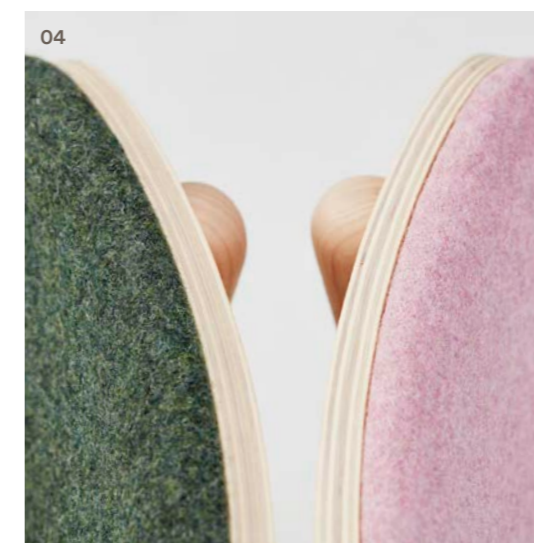

01 Plywood Seat and Back Rest
12mm moulded plywood
Exposed plywood edge
Finish to match legs, clear lacquer

02 Okidoki Timber Frame and Legs
Okidoki Timber Frame and Legs
Ash - Standard
Walnut - Premium
Premium Stain
- Black or White

03 Glide Options
Felt Glide - Standard
Plastic Glide - Optional
Surfaces Plastic Glide tips replaceable

04 Upholstery Option
Upholstered Seat or Upholstered Seat & Back.
Gabriel Europost 2 Black (60999) or client supplied fabric.

05 Leg Cap Finish
Zanilla / Folie / Pink Salt / Nocturnelle / Minted / Scotland Sky / Green Smoke / Axel / Blanc / Noir / Timber Ash