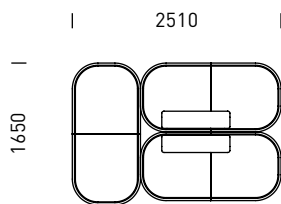

06

BLSL-165 Lounge
BLSR-165 Lounge
BOS-165 Ottoman