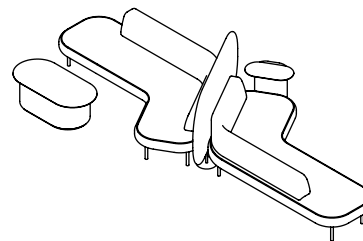

07

BL120R-28 Lounge (2)
BS-20 Screen
BTCM-12 Coffee Table
BTLM-6 Laptop Table