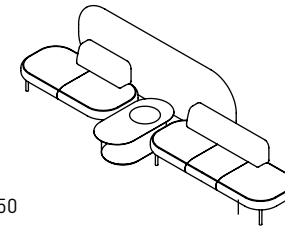

BTP1L-12 Single Planter Table
- Compact Laminate Top, Colour: Black

BTP2L-12 Double Planter Table
- Compact Laminate Top, Colour: Black

CONFIGURATIONS

[Drawings not to scale]

01

BL120E-20 Lounge (3)

03

BLSR-165 Lounge
BLSL-215 Lounge
BS-28 Screen
BTP1M-12 Planter

02

BL120R-28 Lounge (2)
BS-20 Screen (2)
BTCM-12 Coffee Table
BTLM-6 Laptop Table

04

BL120E-20 Lounge (3)
BS-20 Screen (3)
BTP1M-12 Planter
BTLM-6 Laptop Table (2)

05

BLSR-165 Lounge
BL120L-20 Lounge
BTP1M-12 Planter