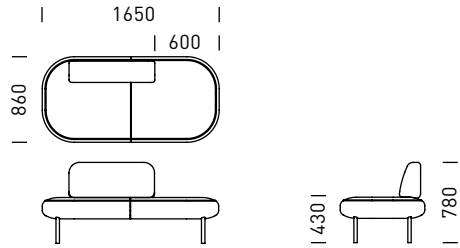

SWISSDESIGN.COM.AU

Laptop Table
BTLM-6

Freestanding Screen
BS-28

Single Planter Table
BTP1M-12

Straight Lounge
BLSR-215

Laptop & Sactter Cushion

Single Planter Table
BTP1M-12

DIMENSIONS

BL120L-20
120° Angle - Back positioned to LHS

BL120R-20 RHS
120° Angle - Back positioned to RHS

BL120E-20
120° Angle - Back Centred

BL120L-28
120° Angle - Back positioned to LHS

BL120R-28 RHS
120° Angle - Back positioned to RHS

BL120LE-28
120° Angle LHS - Back Centred

BL120RE-28 RHS
120° Angle - Back Centred

BLSL-165 Straight - Back positioned to LHS

BLSL-215 Straight - Back positioned to LHS

BLSR-165 Straight - Back positioned to RHS