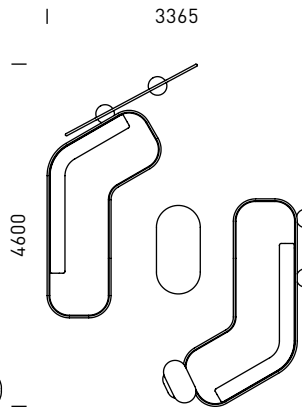

02

BL120R-28 Lounge (2)
BS-20 Screen (2)
BTCM-12 Coffee Table
BTLM-6 Laptop Table