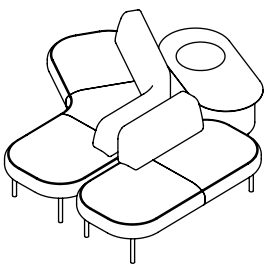

BTP1L-12 Single Planter Table
- Compact Laminate Top, Colour: Black

BTP2L-12 Double Planter Table
- Compact Laminate Top, Colour: Black

CONFIGURATIONS

[Drawings not to scale]

01

BL120E-20 Lounge (3)

03

BLSR-165 Lounge
BLSL-215 Lounge
BS-28 Screen
BTP1M-12 Planter

02

BL120R-28 Lounge (2)
BS-20 Screen (2)
BTCM-12 Coffee Table
BTLM-6 Laptop Table

04

BL120E-20 Lounge (3)
BS-20 Screen (3)
BTP1M-12 Planter
BTLM-6 Laptop Table (2)

05

BLSR-165 Lounge
BL120L-20 Lounge
BTP1M-12 Planter