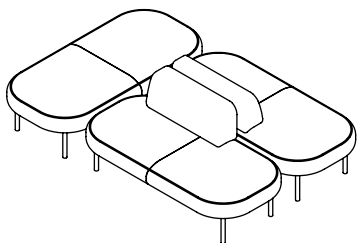

06

BLSL-165 Lounge
BLSR-165 Lounge
BOS-165 Ottoman