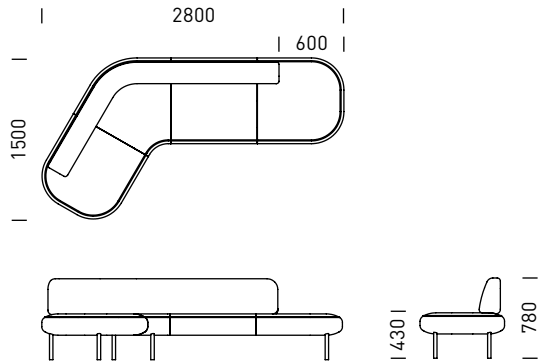

SWISSDESIGN.COM.AU

Laptop Table
BTLM-6

Freestanding Screen
BS-28

Single Planter Table
BTP1M-12

Straight Lounge
BLSR-215

Laptop & Sactter Cushion

Single Planter Table
BTP1M-12

DIMENSIONS

BL120L-20
120° Angle - Back positioned to LHS

BL120R-20 RHS
120° Angle - Back positioned to RHS

BL120E-20
120° Angle - Back Centred

BL120L-28
120° Angle - Back positioned to LHS

BL120R-28 RHS
120° Angle - Back positioned to RHS

BL120LE-28
120° Angle LHS - Back Centred

BL120RE-28 RHS
120° Angle - Back Centred

BLSL-165 Straight - Back positioned to LHS

BLSL-215 Straight - Back positioned to LHS

BLSR-165 Straight - Back positioned to RHS