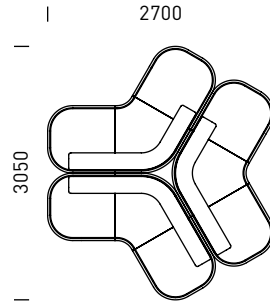

BTP1L-12 Single Planter Table
- Compact Laminate Top, Colour: Black

BTP2L-12 Double Planter Table
- Compact Laminate Top, Colour: Black

CONFIGURATIONS

[Drawings not to scale]

01

BL120E-20 Lounge (3)

03

BLSR-165 Lounge
BLSL-215 Lounge
BS-28 Screen
BTP1M-12 Planter