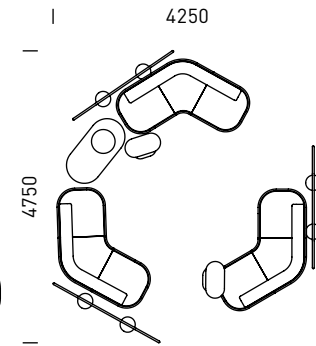

04

BL120E-20 Lounge (3)
BS-20 Screen (3)
BTP1M-12 Planter
BTLM-6 Laptop Table (2)