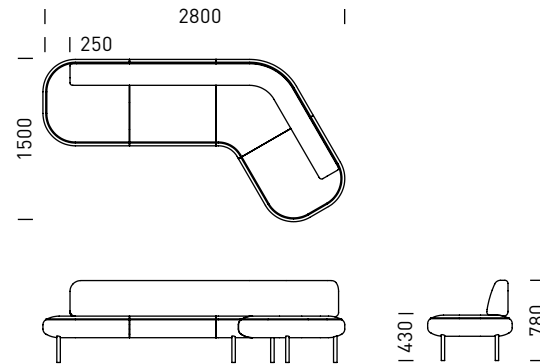

SWISSDESIGN.COM.AU

Laptop Table
BTLM-6

Freestanding Screen
BS-28

Single Planter Table
BTP1M-12

Straight Lounge
BLSR-215

Laptop & Sactter Cushion

Single Planter Table
BTP1M-12

DIMENSIONS

BL120L-20
120° Angle - Back positioned to LHS

BL120R-20 RHS
120° Angle - Back positioned to RHS

BL120E-20
120° Angle - Back Centred

BL120L-28
120° Angle - Back positioned to LHS

BL120R-28 RHS
120° Angle - Back positioned to RHS

BL120LE-28
120° Angle LHS - Back Centred

BL120RE-28 RHS
120° Angle - Back Centred

BLSL-165 Straight - Back positioned to LHS

BLSL-215 Straight - Back positioned to LHS

BLSR-165 Straight - Back positioned to RHS