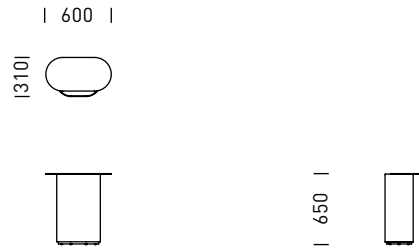

BTLM-6 Laptop Table
- Metal Top, Colour: Dune