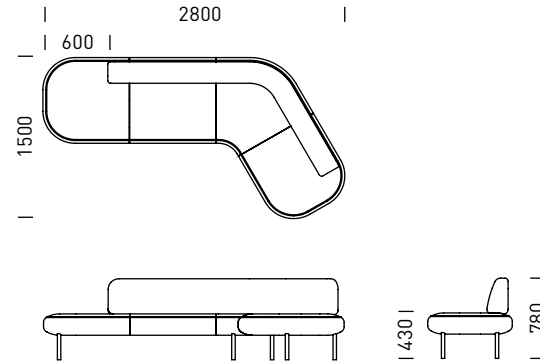

SWISSDESIGN.COM.AU

Laptop Table
BTLM-6

Freestanding Screen
BS-28

Single Planter Table
BTP1M-12

Straight Lounge
BLSR-215

Laptop & Sactter Cushion

Single Planter Table
BTP1M-12

DIMENSIONS

BL120L-20
120° Angle - Back positioned to LHS

BL120R-20 RHS
120° Angle - Back positioned to RHS

BL120E-20
120° Angle - Back Centred

BL120L-28
120° Angle - Back positioned to LHS

BL120R-28 RHS
120° Angle - Back positioned to RHS

BL120LE-28
120° Angle LHS - Back Centred

BL120RE-28 RHS
120° Angle - Back Centred

BLSL-165 Straight - Back positioned to LHS

BLSL-215 Straight - Back positioned to LHS

BLSR-165 Straight - Back positioned to RHS