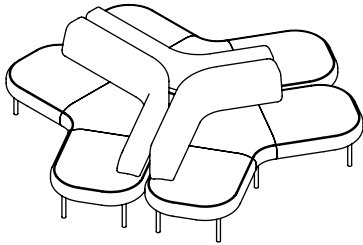

BTP1L-12 Single Planter Table
- Compact Laminate Top, Colour: Black

BTP2L-12 Double Planter Table
- Compact Laminate Top, Colour: Black

CONFIGURATIONS

[Drawings not to scale]

01

BL120E-20 Lounge (3)

03

BLSR-165 Lounge
BLSL-215 Lounge
BS-28 Screen
BTP1M-12 Planter

02

BL120R-28 Lounge (2)
BS-20 Screen (2)
BTCM-12 Coffee Table
BTLM-6 Laptop Table

04

BL120E-20 Lounge (3)
BS-20 Screen (3)
BTP1M-12 Planter
BTLM-6 Laptop Table (2)

05

BLSR-165 Lounge
BL120L-20 Lounge
BTP1M-12 Planter