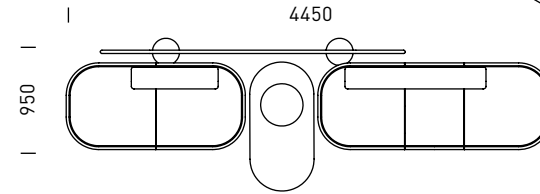

BTP1L-12 Single Planter Table
- Compact Laminate Top, Colour: Black

BTP2L-12 Double Planter Table
- Compact Laminate Top, Colour: Black

CONFIGURATIONS

[Drawings not to scale]

01

BL120E-20 Lounge (3)

03

BLSR-165 Lounge
BLSL-215 Lounge
BS-28 Screen
BTP1M-12 Planter