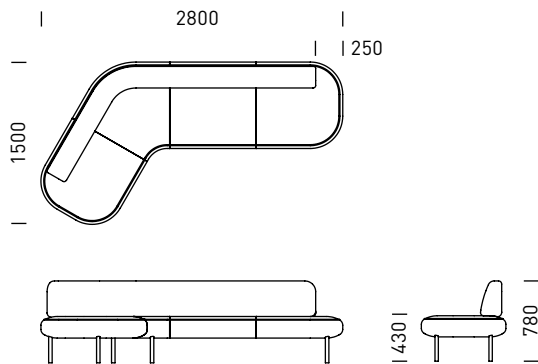

SWISSDESIGN.COM.AU

Laptop Table
BTLM-6

Freestanding Screen
BS-28

Single Planter Table
BTP1M-12

Straight Lounge
BLSR-215

Laptop & Sactter Cushion

Single Planter Table
BTP1M-12

DIMENSIONS

BL120L-20
120° Angle - Back positioned to LHS

BL120R-20 RHS
120° Angle - Back positioned to RHS

BL120E-20
120° Angle - Back Centred

BL120L-28
120° Angle - Back positioned to LHS

BL120R-28 RHS
120° Angle - Back positioned to RHS

BL120LE-28
120° Angle LHS - Back Centred

BL120RE-28 RHS
120° Angle - Back Centred

BLSL-165 Straight - Back positioned to LHS

BLSL-215 Straight - Back positioned to LHS

BLSR-165 Straight - Back positioned to RHS