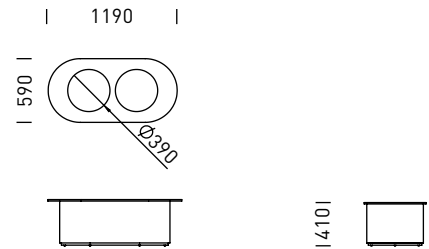

BTP1L-12 Single Planter Table
- Compact Laminate Top, Colour: Black

BTP2L-12 Double Planter Table
- Compact Laminate Top, Colour: Black

CONFIGURATIONS

[Drawings not to scale]

01

BL120E-20 Lounge (3)

03

BLSR-165 Lounge
BLSL-215 Lounge
BS-28 Screen
BTP1M-12 Planter