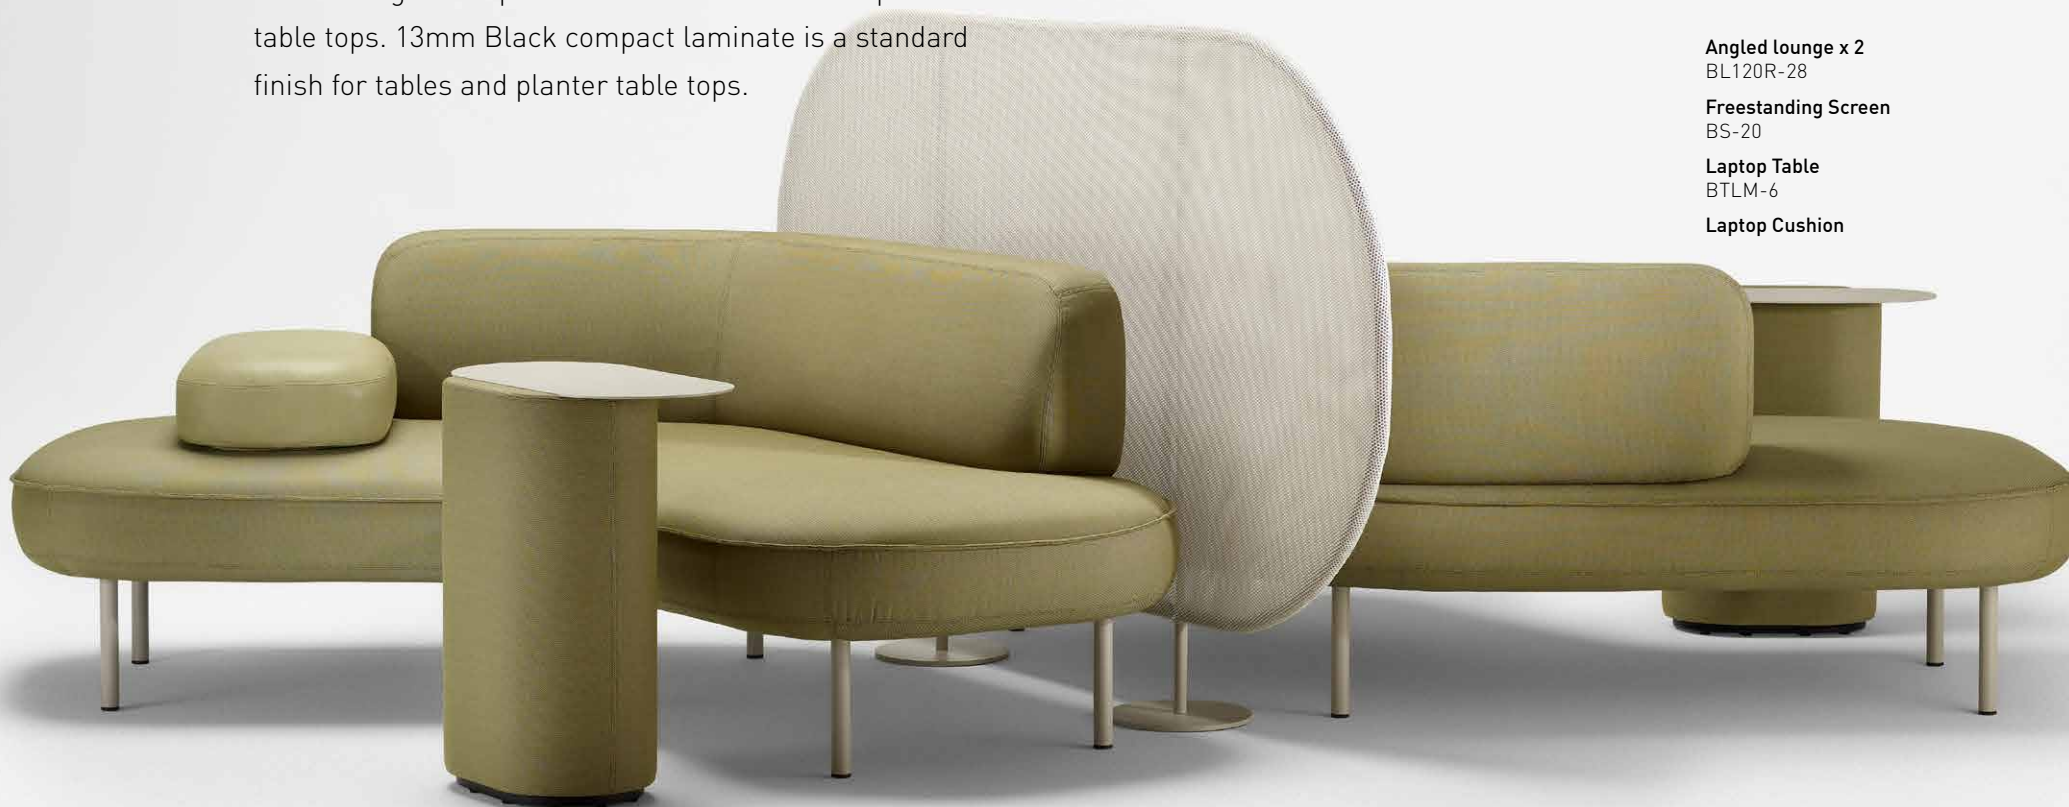

100% AUSTRALIAN DESIGN AND MANUFACTURED

Designed by Frag Woodall and
manufactured by Swiss Design.

Angled lounge x 2
BL120R-28

Freestanding Screen
BS-20

Laptop Table
BTLM-6

Laptop Cushion

ENVIRONMENTALLY SUSTAINABLE