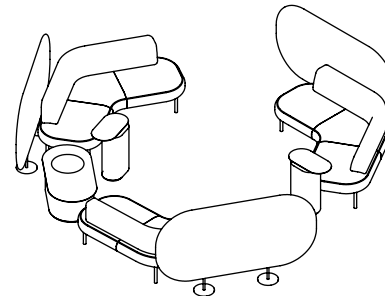

BTP1L-12 Single Planter Table
- Compact Laminate Top, Colour: Black

BTP2L-12 Double Planter Table
- Compact Laminate Top, Colour: Black

CONFIGURATIONS

[Drawings not to scale]

01

BL120E-20 Lounge (3)

03

BLSR-165 Lounge
BLSL-215 Lounge
BS-28 Screen
BTP1M-12 Planter

02

BL120R-28 Lounge (2)
BS-20 Screen (2)
BTCM-12 Coffee Table
BTLM-6 Laptop Table

04

BL120E-20 Lounge (3)
BS-20 Screen (3)
BTP1M-12 Planter
BTLM-6 Laptop Table (2)

05

BLSR-165 Lounge
BL120L-20 Lounge
BTP1M-12 Planter