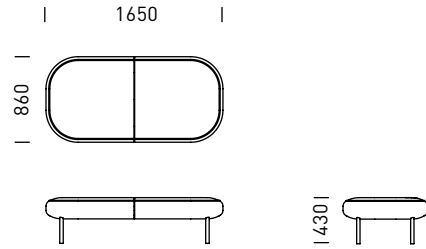

BOS-165
Straight Ottoman