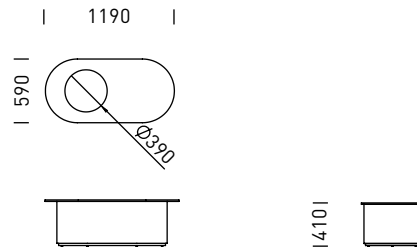

BTP1L-12 Single Planter Table
- Compact Laminate Top, Colour: Black

BTP2L-12 Double Planter Table
- Compact Laminate Top, Colour: Black

CONFIGURATIONS

[Drawings not to scale]

01

BL120E-20 Lounge (3)

03

BLSR-165 Lounge
BLSL-215 Lounge
BS-28 Screen
BTP1M-12 Planter