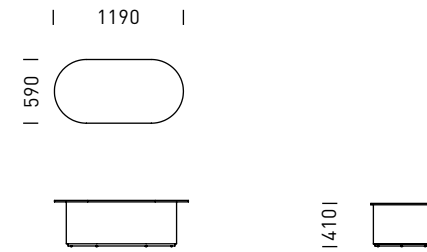

BOS-165
Straight Ottoman

BLSL-215
Straight - Back positioned to LHS

BTCM-12 Coffee Table
- Metal Top, Colour: Dune

BS-20
Freestanding Screen

BS-28
Freestanding Screen

BTCL-12 Coffee Table
- Compact Laminate Top, Colour: Black