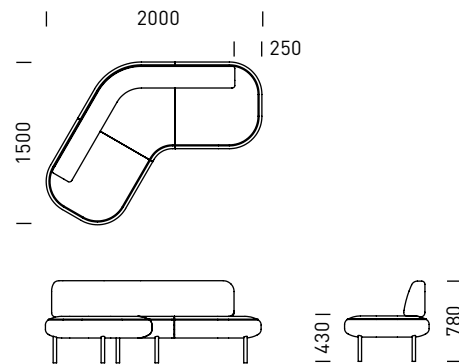

SWISSDESIGN.COM.AU

Laptop Table
BTLM-6

Freestanding Screen
BS-28

Single Planter Table
BTP1M-12

Straight Lounge
BLSR-215

Laptop & Sactter Cushion

Single Planter Table
BTP1M-12

DIMENSIONS

BL120L-20
120° Angle - Back positioned to LHS

BL120R-20 RHS
120° Angle - Back positioned to RHS

BL120E-20
120° Angle - Back Centred

BL120L-28
120° Angle - Back positioned to LHS

BL120R-28 RHS
120° Angle - Back positioned to RHS