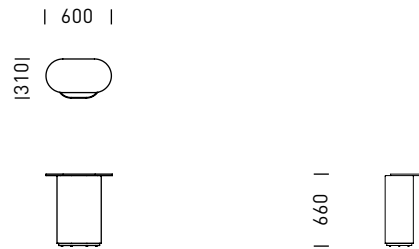

BTP1L-12 Single Planter Table
- Compact Laminate Top, Colour: Black

BTP2L-12 Double Planter Table
- Compact Laminate Top, Colour: Black

CONFIGURATIONS

[Drawings not to scale]

01

BL120E-20 Lounge (3)

03

BLSR-165 Lounge
BLSL-215 Lounge
BS-28 Screen
BTP1M-12 Planter