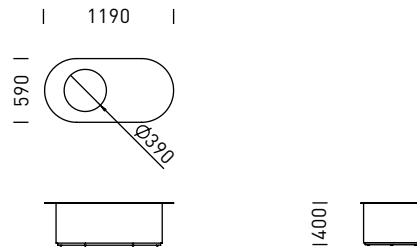

BTP1M-12 Single Planter Table
- Metal Top, Colour: Dune