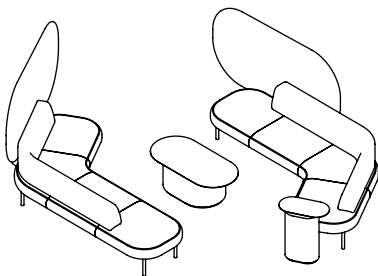

BTP1L-12 Single Planter Table
- Compact Laminate Top, Colour: Black

BTP2L-12 Double Planter Table
- Compact Laminate Top, Colour: Black

CONFIGURATIONS

[Drawings not to scale]

01

BL120E-20 Lounge (3)

03

BLSR-165 Lounge
BLSL-215 Lounge
BS-28 Screen
BTP1M-12 Planter

02

BL120R-28 Lounge (2)
BS-20 Screen (2)
BTCM-12 Coffee Table
BTLM-6 Laptop Table

04

BL120E-20 Lounge (3)
BS-20 Screen (3)
BTP1M-12 Planter
BTLM-6 Laptop Table (2)

05

BLSR-165 Lounge
BL120L-20 Lounge
BTP1M-12 Planter