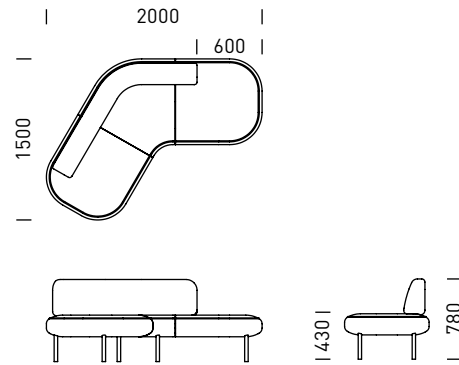

SWISSDESIGN.COM.AU

Laptop Table
BTLM-6

Freestanding Screen
BS-28

Single Planter Table
BTP1M-12

Straight Lounge
BLSR-215

Laptop & Sactter Cushion

Single Planter Table
BTP1M-12

DIMENSIONS

BL120L-20
120° Angle - Back positioned to LHS

BL120R-20 RHS
120° Angle - Back positioned to RHS

BL120E-20
120° Angle - Back Centred

BL120L-28
120° Angle - Back positioned to LHS

BL120R-28 RHS
120° Angle - Back positioned to RHS