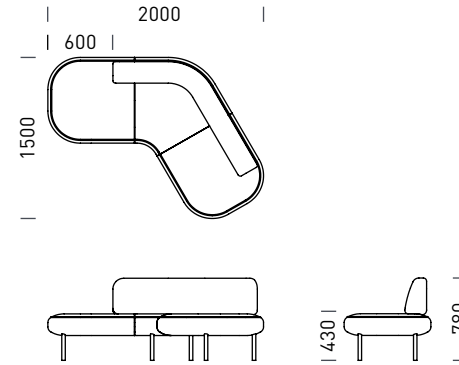

SWISSDESIGN.COM.AU

Laptop Table
BTLM-6

Freestanding Screen
BS-28

Single Planter Table
BTP1M-12

Straight Lounge
BLSR-215

Laptop & Sactter Cushion

Single Planter Table
BTP1M-12

DIMENSIONS

BL120L-20
120° Angle - Back positioned to LHS

BL120R-20 RHS
120° Angle - Back positioned to RHS

BL120E-20
120° Angle - Back Centred

BL120L-28
120° Angle - Back positioned to LHS

BL120R-28 RHS
120° Angle - Back positioned to RHS