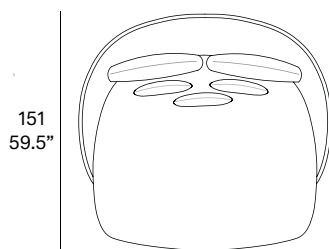

outdoor

Twins

Double chaise longue / tumbona doble

MUT Design 2015/2019

C173

Double chaise longue made of high resistance aluminum tube. Possibility of customization through a wide variety of technical fabrics completely suitable for outdoor use. 2 back cushions + 3 loose cushions 17.75"x17.75" included.

Shipment details

Qty	1 chaise longue (1 box)
Volume	2,11 m ³ / 74.5 ft ³
Gross weight	38 kg / 84 lb
Net weight	25 kg / 55 lb
Item dimensions (width x depth x height)	165 x 151 x 76 cm 65" x 59.5" x 30"
COM (1, 40 - 1,50 m / 54"-59")	cushions: 4,95 m / 5.42 yd loose cushions: 1,5 m / 1.65 yd