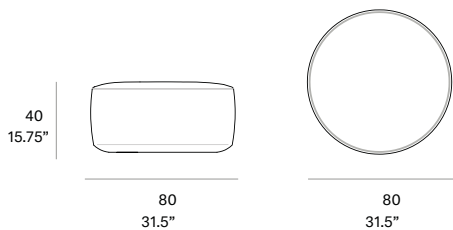

## Shipment details

Qty	1 ottoman (1 box)
Volume	0,31 m3 / 11 ft3
Gross weight	18 kg / 40 lb
Net weight	14 kg / 31 lb
Item dimensions (width x depth x height)	80 x 80 x 40 cm 31.5" x 31.5" x 15.75"
COM (1, 40 - 1,50 m / 54"-59")	2,8 m / 3.1 yd