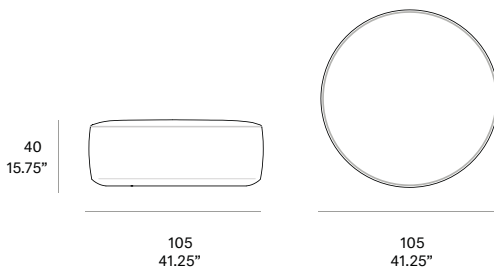

## Shipment details

Qty	1 ottoman (1 box)
Volume	0,53 m3 / 18.5 ft3
Gross weight	20 kg / 44 lb
Net weight (x1)	16 kg / 35 lb
Item dimensions (width x depth x height)	105 x 105 x 40 cm 41.25" x 41.25" x 15.75"
COM (1, 40 - 1,50 m / 54"-59")	4,7 m / 5.1 yd