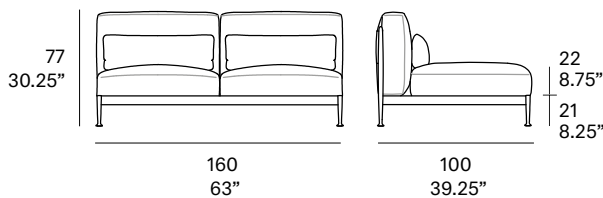

Shipment details

Qty	1 module (1 box)
Volume	1,47 m ³ / 51.9 ft ³
Gross weight	52 kg / 114.6 lb
Net weight (x1)	39 kg / 86 lb
Item dimensions (width x depth x height)	160 x 100 x 77 cm 63" x 39.25" x 30.25"
COM (1, 40 - 1,50 m / 54"-59")	upholstered: 5 m / 5.5 yd loose cushions: 1,2 m / 1.3 yd