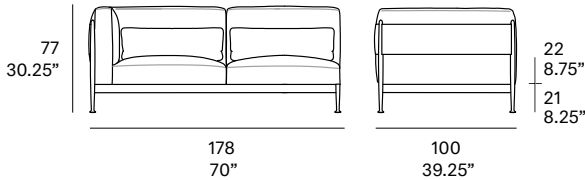

Shipment details

Qty	1 module (1 box)
Volume	2,30 m3 / 81.2 ft3
Gross weight	82 kg / 180.8 lb
Net weight (x1)	64 kg / 141.1 lb
Item dimensions (width x depth x height)	245 x 100 x 77 cm 96.5" x 39.25" x 30.25"
COM (1, 40 - 1,50 m / 54"-59")	upholstered: 11 m / 12 yd loose cushions: 1,2 m / 1.3 yd

Shipment details

Qty	1 module (1 box)
Volume	2,50 m ³ / 88.3 ft ³
Gross weight	89 kg / 196.2 lb
Net weight (x1)	68 kg / 150 lb
Item dimensions (width x depth x height)	275 x 100 x 77 cm 108.25 x 39.25" x 30.25"
COM (1, 40 - 1,50 m / 54"-59")	upholstered: 11 m / 12 yd loose cushions: 1,8 m / 2 yd

Shipment details

Qty	1 module (1 box)
Volume	1,57 m ³ / 55.4 ft ³
Gross weight	59 kg / 130.1 lb
Net weight (x1)	46 kg / 101.4 lb
Item dimensions (width x depth x height)	178 x 100 x 77 cm 70" x 39.25" x 30.25"
COM (1, 40 - 1,50 m / 54"-59")	upholstered: 6,5 m / 7.2 yd loose cushions: 1,2 m / 1.3 yd