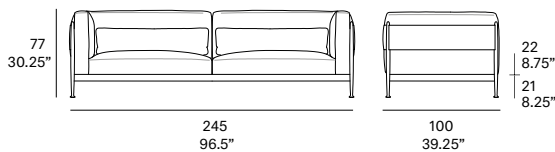

Shipment details

Qty	1 module (1 box)
Volume	2,30 m3 / 81.2 ft3
Gross weight	82 kg / 180.8 lb
Net weight (x1)	64 kg / 141.1 lb
Item dimensions (width x depth x height)	245 x 100 x 77 cm 96.5" x 39.25" x 30.25"
COM (1, 40 - 1,50 m / 54"-59")	upholstered: 11 m / 12 yd loose cushions: 1,2 m / 1.3 yd