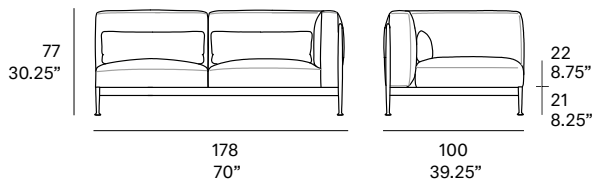

Shipment details

Qty	1 module (1 box)
Volume	1,57 m³ / 55.4 ft³
Gross weight	59 kg / 130.1 lb
Net weight (x1)	46 kg / 101.4 lb

Item dimensions
(width x depth x height) 178 x 100 x 77 cm
70" x 39.25" x 30.25"

COM upholstered: 6,5 m / 7.2 yd
(1, 40 - 1,50 m / 54"-59") loose cushions: 1,2 m / 1.3 yd