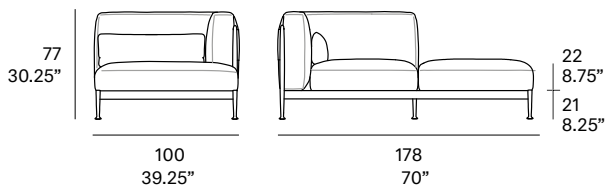

Shipment details

Qty	1 module (1 box)
Volume	1,57 m ³ / 55.4 ft ³
Gross weight	54 kg / 119 lb
Net weight (x1)	41 kg / 90.4 lb
Item dimensions (width x depth x height)	178 x 100 x 77 cm 70" x 39.25" x 30.25"
COM (1, 40 - 1,50 m / 54"-59")	upholstered: 5,10 m / 5.6 yd loose cushions: 0,6 m / 0.7 yd