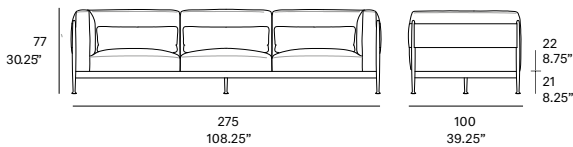

Shipment details

Qty	1 module (1 box)
Volume	2,30 m3 / 81.2 ft3
Gross weight	82 kg / 180.8 lb
Net weight (x1)	64 kg / 141.1 lb
Item dimensions (width x depth x height)	245 x 100 x 77 cm 96.5" x 39.25" x 30.25"
COM (1, 40 - 1,50 m / 54"-59")	upholstered: 11 m / 12 yd loose cushions: 1,2 m / 1.3 yd

Shipment details

Qty	1 module (1 box)
Volume	2,50 m ³ / 88.3 ft ³
Gross weight	89 kg / 196.2 lb
Net weight (x1)	68 kg / 150 lb
Item dimensions (width x depth x height)	275 x 100 x 77 cm 108.25 x 39.25" x 30.25"
COM (1, 40 - 1,50 m / 54"-59")	upholstered: 11 m / 12 yd loose cushions: 1,8 m / 2 yd