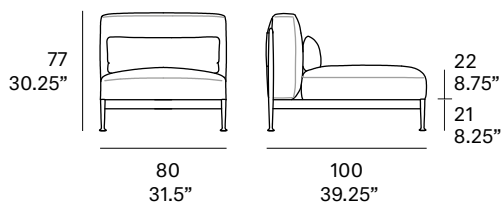

Shipment details

Qty	1 module (1 box)
Volume	1,57 m ³ / 55.4 ft ³
Gross weight	59 kg / 130.1 lb
Net weight (x1)	46 kg / 101.4 lb
Item dimensions (width x depth x height)	178 x 100 x 77 cm 70" x 39.25" x 30.25"
COM (1, 40 - 1,50 m / 54"-59")	upholstered: 6,5 m / 7.2 yd loose cushions: 1,2 m / 1.3 yd

Shipment details

Qty	1 module (1 box)
Volume	0,73 m3 / 25.8 ft3
Gross weight	28 kg / 61.7 lb
Net weight (x1)	20 kg / 44.1 lb
Item dimensions (width x depth x height)	80 x 100 x 77 cm 31.5" x 39.25" x 30.25"
COM (1, 40 - 1,50 m / 54"-59")	upholstered: 2,5 m / 2.8 yd loose cushions: 0,6 m / 0.7 yd