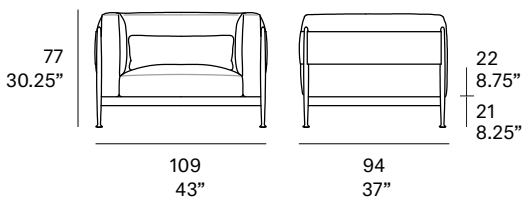

Shipment details

Qty	1 module (1 box)
Volume	0,61 m ³ / 21.5 ft ³
Gross weight	30 kg / 66.1 lb
Net weight (x1)	22 kg / 48.5 lb
Item dimensions (width x depth x height)	85x 80 x 77 cm 33.5" x 31.5" x 30.25"
COM (1, 40 - 1,50 m / 54"-59")	upholstered: 2,5 m / 2.8 yd loose cushions: 1,2 m / 1.3 yd

Shipment details

Qty	1 module (1 box)
Volume	1,00 m ³ / 35.3 ft ³
Gross weight	40 kg / 88.2 lb
Net weight (x1)	31 kg / 68.3 lb
Item dimensions (width x depth x height)	109 x 94 x 77 cm 43" x 37" x 30.25"
COM (1, 40 - 1,50 m / 54"-59")	upholstered: 5,10 m / 5.6 yd loose cushions: 0,4 m / 0.4 yd