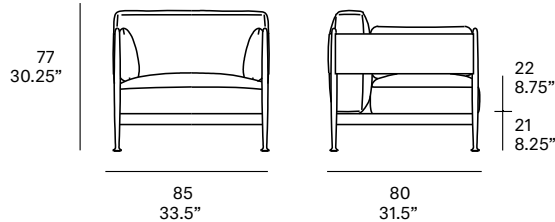

Shipment details

Qty	1 module (1 box)
Volume	0,61 m ³ / 21.5 ft ³
Gross weight	30 kg / 66.1 lb
Net weight (x1)	22 kg / 48.5 lb
Item dimensions (width x depth x height)	85x 80 x 77 cm 33.5" x 31.5" x 30.25"
COM (1, 40 - 1,50 m / 54"-59")	upholstered: 2,5 m / 2.8 yd loose cushions: 1,2 m / 1.3 yd

Shipment details

Qty	1 module (1 box)
Volume	1,00 m ³ / 35.3 ft ³
Gross weight	40 kg / 88.2 lb
Net weight (x1)	31 kg / 68.3 lb
Item dimensions (width x depth x height)	109 x 94 x 77 cm 43" x 37" x 30.25"
COM (1, 40 - 1,50 m / 54"-59")	upholstered: 5,10 m / 5.6 yd loose cushions: 0,4 m / 0.4 yd