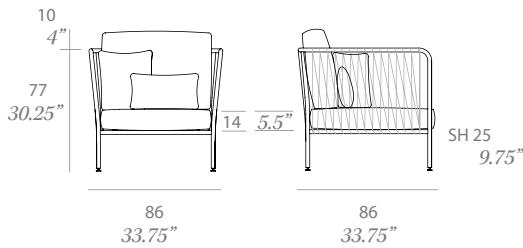

### Shipment details

Qty	1 armchair (1 box)
Volume	0,66 m3 / 23.3 ft3
Gross weight	30 kg / 66 lb
Net weight	24 kg / 53 lb
Item dimensions (width x depth x height)	86 x 86 x 77 cm 33.75" x 33.75" x 30.25"
COM (1, 40 - 1,50 m / 54"-59")	cushions: 2 m / 2.2 yd loose cushions: 1 m / 1.1 yd