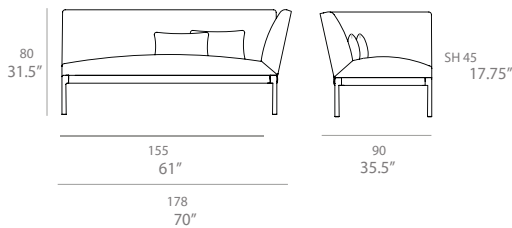

Shipment details

Qty	1 module (1 box)
Volume	1,45 m3 / 51.2 ft3
Gross weight	52 kg / 115 lb
Net weight	44 kg / 97 lb
Item dimensions (width x depth x height)	178 x 90 x 80 cm 70" x 35.5" x 31.5"
COM (1, 40 - 1,50 m / 54"-59")	upholstered: 6 m / 6.6 yd loose cushions: 1 m / 1.1 yd