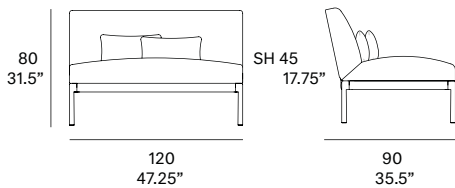

Shipment details

Qty	1 module (1 box)
Volume	1,00 m³ / 35.5 ft³
Gross weight	35 kg / 77. lb
Net weight (x1)	29 kg / 64 lb
Item dimensions (width x depth x height)	120 x 90 x 80 cm 47.25" x 35.5" x 31.5"
COM (1, 40 - 1,50 m / 54"-59")	upholstered: 4,6 m / 5 yd loose cushions: 1 m / 1.1 yd