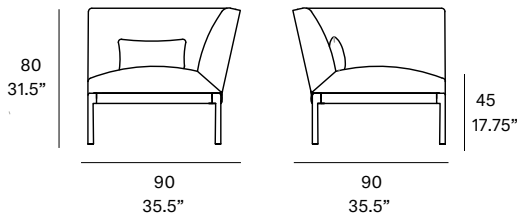

Shipment details

Qty	1 module (1 box)
Volume	1,45 m ³ / 51.2 ft ³
Gross weight	35 kg / 77. lb
Net weight (x1)	29 kg / 64 lb
Item dimensions (width x depth x height)	120 x 90 x 80 cm 47.25" x 35.5" x 31.5"
COM (1, 40 - 1,50 m / 54"-59")	upholstered: 5,5 m / 6.1 yd loose cushions: 0,5 m / 0.6 yd