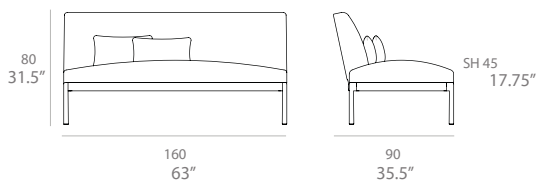

Shipment details

Qty	1 module (1 box)
Volume	1,30 m3 / 46 ft3
Gross weight	40 kg / 88 lb
Net weight (x1)	33 kg / 76 lb
Item dimensions (width x depth x height)	160 x 90 x 80 cm 63" x 35.5" x 31.5"
COM (1, 40 - 1,50 m / 54"-59")	upholstered: 5 m / 5.5 yd loose cushions: 1 m / 1.1 yd