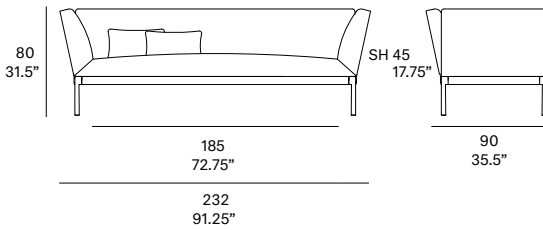

outdoor

Livit

Sofa with high armrest / sofá brazos altos

Lievore Altherr Molina 2016/2023

C464

Sofa with high armrest with structure made of high resistance aluminum profile and legs of injected aluminum, finished with polyester powder. Possibility of customization through a wide variety of technical fabrics completely suitable for outdoor use. Removable upholstered cover. 2 loose cushions 19.75" x 12.5" included.

Shipment details

Qty	1 sofa (1 box)
Volume	2,20 m3 / 77.7 ft3
Gross weight	58 kg / 128 lb
Net weight	49 kg / 108 lb
Item dimensions (width x depth x height)	232 x 90 x 80 cm 91.25" x 35.5" x 31.5"
COM (1, 40 - 1,50 m / 54"-59")	upholstered: 8,2 m / 9 yd loose cushions: 1 m / 1.1 yd

Shipment details

Qty	1 module (1 box)
Volume	1,45 m3 / 51.2 ft3
Gross weight	52 kg / 115 lb
Net weight	44 kg / 97 lb
Item dimensions (width x depth x height)	178 x 90 x 80 cm 70" x 35.5" x 31.5"
COM (1, 40 - 1,50 m / 54"-59")	upholstered: 6 m / 6.6 yd loose cushions: 1 m / 1.1 yd