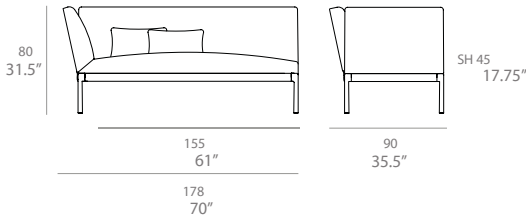

Shipment details

Qty	1 sofa (1 box)
Volume	2,20 m3 / 77.7 ft3
Gross weight	58 kg / 128 lb
Net weight	49 kg / 108 lb
Item dimensions (width x depth x height)	232 x 90 x 80 cm 91.25" x 35.5" x 31.5"
COM (1, 40 - 1,50 m / 54"-59")	upholstered: 8,2 m / 9 yd loose cushions: 1 m / 1.1 yd

Shipment details

Qty	1 module (1 box)
Volume	1,45 m3 / 51.2 ft3
Gross weight	52 kg / 115 lb
Net weight	44 kg / 97 lb
Item dimensions (width x depth x height)	178 x 90 x 80 cm 70" x 35.5" x 31.5"
COM (1, 40 - 1,50 m / 54"-59")	upholstered: 6 m / 6.6 yd loose cushions: 1 m / 1.1 yd