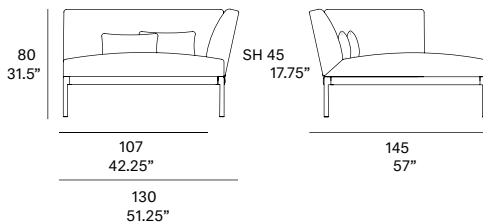

Shipment details

Qty	1 module (1 box)
Volume	1,80 m3 / 63.5 ft3
Gross weight	47 kg / 104 lb
Net weight (x1)	38 kg / 84 lb
Item dimensions (width x depth x height)	130 x 145 x 80 cm 51.25" x 57" x 31.5"
COM	upholstered: 5,8 m / 6.4 yd (1, 40 - 1,50 m / 54"-59") loose cushions: 1 m / 1.1 yd