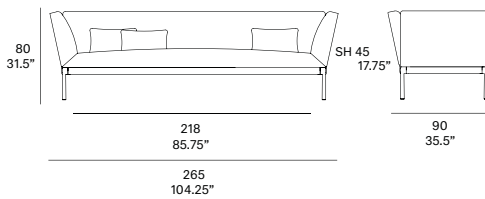

Shipment details

Qty	1 sofa (1 box)
Volume	2,40 m³ / 85 ft³
Gross weight	68 kg / 150 lb
Net weight	58 kg / 128 lb
Item dimensions (width x depth x height)	265 x 90 x 80 cm 104.25" x 35.5" x 31.5"
COM (1, 40 - 1,50 m / 54"-59")	upholstered: 8,5 m / 9.3 yd loose cushions: 1,5 m / 1.7 yd