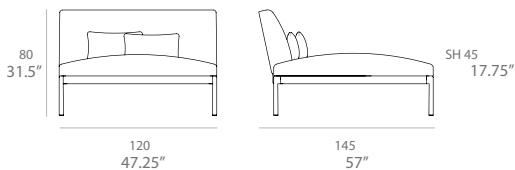

Shipment details

Qty	1 module (1 box)
Volume	1,80 m3 / 63.6 ft3
Gross weight	42 kg / 93 lb
Net weight (x1)	34 kg / 75 lb
Item dimensions (width x depth x height)	120 x 145 x 80 cm 47.25" x 57" x 31.5"
COM	upholstered: 4,9 m / 5.4 yd (1, 40 - 1,50 m / 54"-59") loose cushions: 1 m / 1.1 yd