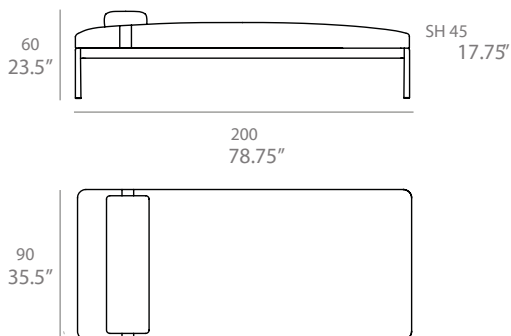

outdoor

Livit Daybed / cama

Lievore Altherr Molina 2016

C488

Daybed with structure made of high resistance aluminum profile and legs of injected aluminum, finished with polyester powder. Possibility of customization through a wide variety of technical fabrics completely suitable for outdoor use. Removable upholstered cover.

Shipment details

Qty	1 daybed (1 box)
Volume	0,95 m3 / 35.5 ft3
Gross weight	40 kg / 88 lb
Net weight	33 kg / 73 lb
Item dimensions (width x depth x height)	200 x 90 x 60 cm 78.75" x 35.5" x 23.5"
COM (1, 40 - 1,50 m / 54"-59")	3,3 m / 3.6 yd