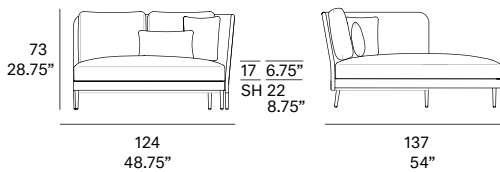

Shipment details

Qty	1 module (1 box)
Volume	1,47 m3 / 52 ft3
Gross weight	42 kg / 93 lb
Net weight	34 kg / 75 lb
Box dimensions	
Item dimensions (width x depth x height)	124 x 137 x 73 cm 48.75" x 54" x 28.75"
COM (1, 40 - 1,50 m / 54"-59")	cushions: 5 m / 5.5 yd loose cushions: 1 m / 1.1 yd