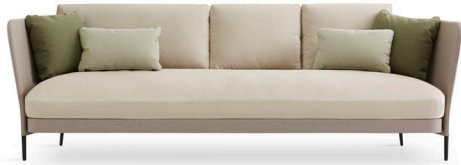

outdoor

Käbu Sofa / sofá

Javier Pastor 2014/2019

C753

Sofa made of high resistance aluminum tube. Possibility of customization through a wide variety of technical fabrics completely suitable for outdoor use. 2 loose cushions 17.75"x 17.75" + 2 loose cushions 19.75"x 12.5" included.