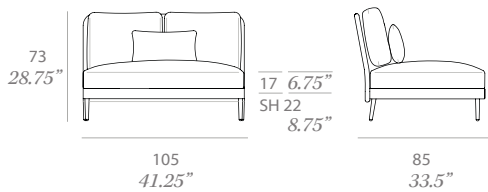

Shipment details

Qty	1 module (1 box)
Volume	0,77 m3 / 27.2 ft3
Gross weight	29 kg / 64 lb
Net weight	22 kg / 49 lb
Item dimensions (width x depth x height)	105 x 85 x 73 cm 41.25" x 33.5" x 28.75"
COM (1,40 - 1,50 m / 54"-59")	cushions: 3 m / 3.9 yd loose cushions: 0,5 m / 0.6 yd

Certifications

UNE EN 581-1:2006
UNE EN 581-2:2016
UNE EN 1022:2005