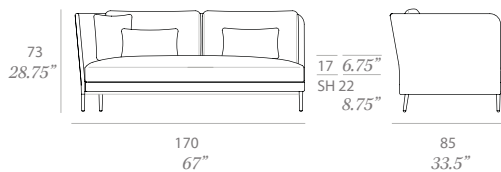

Shipment details

Qty	1 module (1 box)
Volume	1,14 m3 / 40.3 ft3
Gross weight	40 kg / 88 lb
Net weight	32 kg / 71 lb
Item dimensions (width x depth x height)	170 x 85 x 73 cm 67" x 33.5" x 28.75"
COM (1, 40 - 1,50 m / 54"-59")	cushions: 4,1 m / 4.5 yd loose cushions: 1,5 m / 1.7 yd