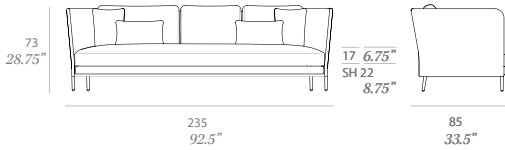

Shipment details

Qty	1 sofa (1 box)
Volume	1,72 m ³ / 61 ft ³
Gross weight	53 kg / 117 lb
Net weight	44 kg / 97 lb
Item dimensions (width x depth x height)	235 x 85 x 73 cm 92.5" x 33.5" x 28.75"
COM (1, 40 - 1,50 m / 54"-59")	cushions: 5,2 m / 5.7 yd loose cushions: 2 m / 2.2 yd