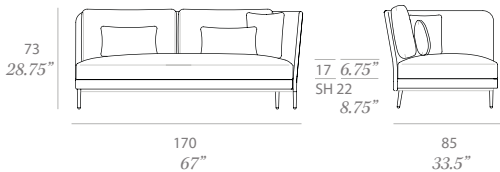

Shipment details

Qty	1 module (1 box)
Volume	1,14 m3 / 40.3 ft3
Gross weight	40 kg / 88 lb
Net weight	32 kg / 71 lb
Item dimensions (width x depth x height)	170 x 85 x 73 cm 67" x 33.5" x 28.75"
COM (1, 40 - 1,50 m / 54"-59")	cushions: 4,1 m / 4.5 yd loose cushions: 1,5 m / 1.7 yd

Certifications

UNE EN 581-1:2006
UNE EN 581-2:2016
UNE EN 1022:2005