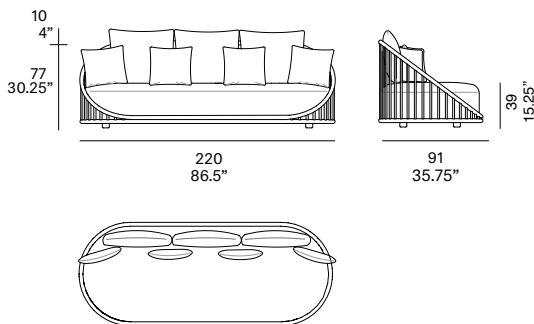

Shipment details

Qty	1 sofa (1 box)
Volume	1,75 m³ / 61.8 ft³
Gross weight	66 kg / 145.5 lb
Net weight	55,5 kg / 122.4 lb
Box dimensions (approx.)	225 x 97 x 80 cm 88.5" x 38.25" x 31.5"
Item dimensions (width x depth x height)	220 x 91 x 77 cm 86.5" x 35.75" x 30.25"
COM (1, 40 - 1,50 m / 54"-59")	cushions: 7 m / 7.6 yd loose cushions: 2 m / 2.2 yd