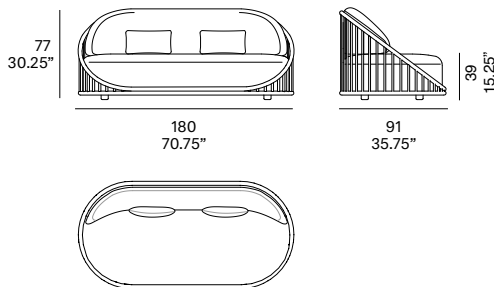

# Cask Loveseat / sofá 2 plazas

NORM Architects, 2021

T092 A

Loveseat with structure made of peeled and tinted natural rattan of 34 mm/1.34" diameter. Backrest manufactured in peeled and tinted natural rattan of 20 mm/0.79" diameter. Finished with a three step water-based coating (dye, base coat and top coat) highly resistant to solar radiation thanks to UV filters. Possibility of customization through a wide variety of high performance technical fabrics. Protective caps with removable plastic-felt inserts. 2 loose cushions 50x32 cm/19.75"x 12.5" included.

## Shipment details

Qty	1 sofa (1 box)
Volume	1,44 m <sup>3</sup> / 50.9 ft <sup>3</sup>
Gross weight	53 kg / 116.8 lb
Net weight	44,5 kg / 98.1 lb
Box dimensions (approx.)	185 x 97 x 80 cm 72.75" x 38.25" x 31.5"
Item dimensions (width x depth x height)	180 x 91 x 77 cm 70.75" x 35.75" x 30.25"
COM (1, 40 - 1,50 m / 54"-59")	cushions: 7 m / 7.6 yd loose cushions: 1 m / 1.1 yd