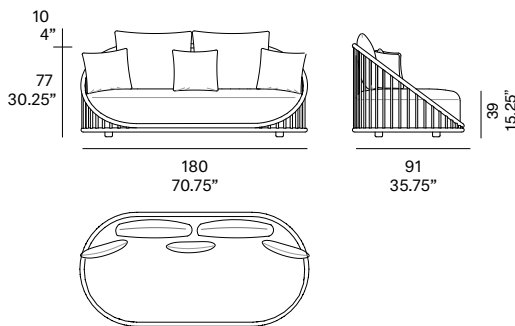

# Cask Loveseat / sofá 2 plazas

NORM Architects, 2021

T092 B

Loveseat with structure made of peeled and tinted natural rattan of 34 mm/1.34" diameter. Backrest manufactured in peeled and tinted natural rattan of 20 mm/0.79" diameter. Finished with a three step water-based coating (dye, base coat and top coat) highly resistant to solar radiation thanks to UV filters. Possibility of customization through a wide variety of high performance technical fabrics. Protective caps with removable plastic-felt inserts. 3 loose cushions 45x45 cm/17.75"x 17.75" included.

## Shipment details

Qty	1 sofa (1 box)
Volume	1,44 m <sup>3</sup> / 50.9 ft <sup>3</sup>
Gross weight	54 kg / 119 lb
Net weight	46 kg / 101.4 lb
Box dimensions (approx.)	185 x 97 x 80 cm 72.75" x 38.25" x 31.5"
Item dimensions (width x depth x height)	180 x 91 x 77 cm 70.75" x 35.75" x 30.25"
COM (1, 40 - 1,50 m / 54"-59")	cushions: 6 m / 6.6 yd loose cushions: 1,5 m / 1.6 yd