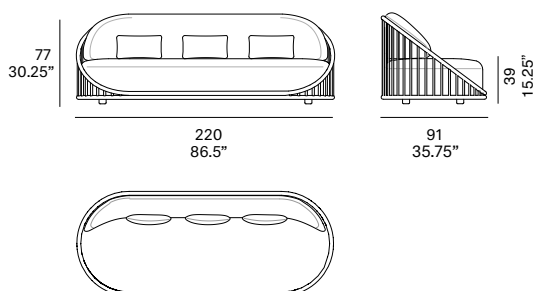

### Shipment details

Qty	1 sofa (1 box)
Volume	1,75 m <sup>3</sup> / 61.8 ft <sup>3</sup>
Gross weight	64 kg / 141.1 lb
Net weight	53 kg / 116.8 lb
Box dimensions (approx.)	225 x 97 x 80 cm 88.5" x 38.25" x 31.5"
Item dimensions (width x depth x height)	220 x 91 x 77 cm 86.5" x 35.75" x 30.25"
COM (1, 40 - 1,50 m / 54"-59")	cushions: 8 m / 8.75 yd loose cushions: 1,5 m / 1.65 yd