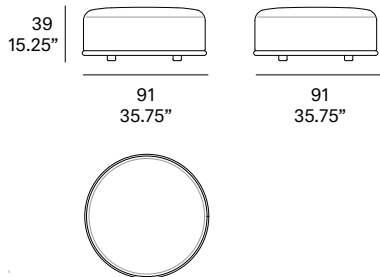

Shipment details

Qty	1 ottoman (1 box)
Volume	0,34 m ³ / 12 ft ³
Gross weight	19 kg / 41.9 lb
Net weight	15,5 kg / 34.2 lb
Box dimensions (approx.)	92 x 92 x 40 cm 36.25" x 36.25" x 15.75"
Item dimensions (width x depth x height)	91 x 91 x 39 cm 35.75" x 35.75" x 15.25"
COM (1, 40 - 1,50 m / 54"-59")	cushion: 2,8 m / 3.1 yd

Shipment details

Qty	1 ottoman (1 box)
Volume	0,68 m ³ / 24 ft ³
Gross weight	42 kg / 92.6 lb
Net weight	35 kg / 77.2 lb
Box dimensions (approx.)	185 x 92 x 40 cm 72.75" x 36.25" x 15.75"
Item dimensions (width x depth x height)	180 x 91 x 39 cm 70.75" x 35.75" x 15.25"
COM (1, 40 - 1,50 m / 54"-59")	cushion: 4,8 m / 5.2 yd