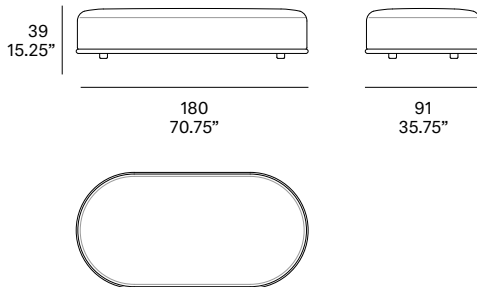

Shipment details

Qty	1 ottoman (1 box)
Volume	0,34 m ³ / 12 ft ³
Gross weight	19 kg / 41.9 lb
Net weight	15,5 kg / 34.2 lb
Box dimensions (approx.)	92 x 92 x 40 cm 36.25" x 36.25" x 15.75"
Item dimensions (width x depth x height)	91 x 91 x 39 cm 35.75" x 35.75" x 15.25"
COM (1, 40 - 1,50 m / 54"-59")	cushion: 2,8 m / 3.1 yd

Shipment details

Qty	1 ottoman (1 box)
Volume	0,68 m ³ / 24 ft ³
Gross weight	42 kg / 92.6 lb
Net weight	35 kg / 77.2 lb
Box dimensions (approx.)	185 x 92 x 40 cm 72.75" x 36.25" x 15.75"
Item dimensions (width x depth x height)	180 x 91 x 39 cm 70.75" x 35.75" x 15.25"
COM (1, 40 - 1,50 m / 54"-59")	cushion: 4,8 m / 5.2 yd