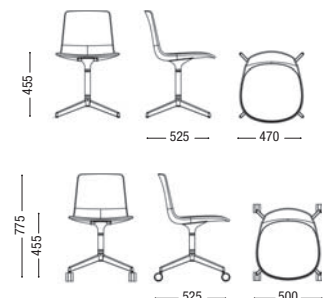

Lacado / Lacquered / Lacqué / Lackiert Cromado / Chromed / Chromé / Verchromt Pulido / Polished / Poli / Polierter

Fija / Fixed / Fixe / Fix Abedul / Birch / Bouleau / Birkenholz Roble / Oak / Chêne / Eichenholz