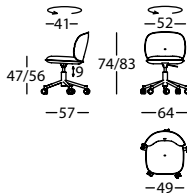

320.40

MULLIT SILLA CON RUEDAS
MULLIT CHAIR WITH WHEELS
MULLIT CHAISE AVEC ROUES

0,24 m³ / 1 Pack. / 18,1 kg

SOFT

Tacos deslizantes para suelos lisos y delicados, por defecto. / Standard glide for smooth or delicate floors. / Par défaut patin antiglisse pour sols lisses ou sols délicats.

HARD

Opción de tacos deslizantes suelos abrasivos y moquetas. / Optional glide for abrasive floors and carpets. / Option de patin antiglisse pour sols abrasifs et tapis.