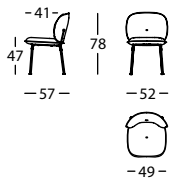

320.41

MULLIT SILLA ESTRUCTURA METAL ORO
MULLIT GOLD METAL STRUCTURE CHAIR
MULLIT CHAISE STRUCTURE METAL OR

0,25 m³ / 1 Pack. / 12,3 kg