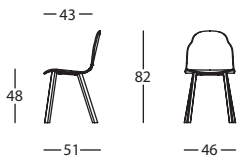

BODY by Sylvain Willenz, 2022

Silla tapizada / Upholstered chair

362.41.6TA

BODY SILLA TAPIZADA PATA MADERA
BODY UPHOLSTERED CHAIR WOODEN LEGS
BODY CHAISE TAPISSÉE PIED BOIS

0,23 m² / 1 Pack. / 8 kg