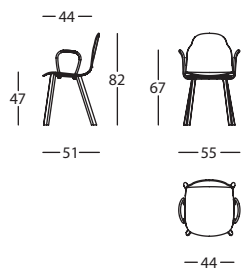

362.42.6

BODY SILLA PATA MADERA CON BRAZOS
BODY CHAIR WOODEN LEGS WITH ARMS
BODY CHAISE PIED BOIS AVEC BRAS

0,27 m² / 1 Pack. / 8,8 kg