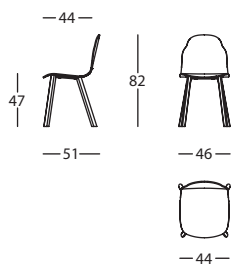

LACADO EXTRA MATE / EXTRA MATTE LACQUER / LAQUE EXTRA MAT

BODY by Sylvain Willenz, 2022

Silla madera / Wooden chair

362.41.6

BODY SILLA PATA MADERA
BODY CHAIR WOODEN LEGS
BODY CHAISE PIED BOIS

0,23 m² / 1 Pack. / 7,5 kg