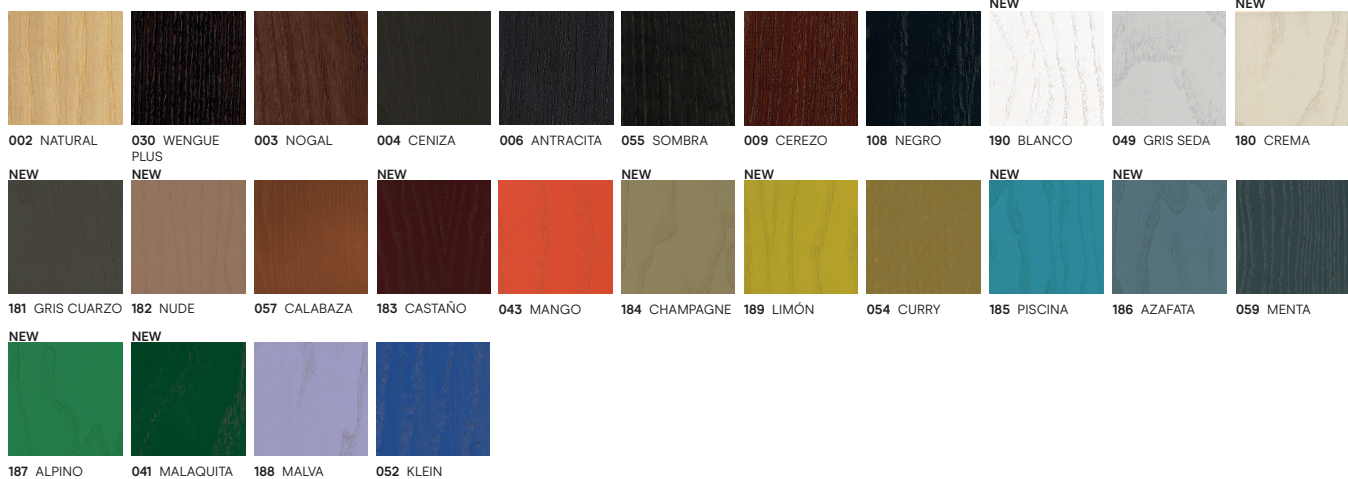

Funda asiento

- Funda de tejido acolchado, totalmente desenfundable.

TECHNICAL SPECIFICATIONS

Seat

- Wood shell: high frequency pressed wooden laminate with a crown cut ash veneer stained as per our chart.
- Upholstered shell: high frequency pressed wooden laminate with a fixed cover.

Legs

- Wooden legs: solid ash veneer stained to match the wood shell, with glides for smooth or delicate surfaces fitted as standard. Glides for abrasive floors and carpets are also available (indicated on the order).
- Metal legs: F1 extra matte lacquer steel, with glides for smooth or delicate surfaces fitted as standard. Glides for abrasive floors and carpets are also available (indicated on the order).
- Wheeled base: Extra matte lacquered F1 steel. Height adjustable gas piston. Silent D59mm black/grey wheels with dual, high resistance roller guides in nylon and steel.
- Arm rest elements: F1 extra matte lacquer steel.

Seat cover

- Quilted removable fabric cover.

ACABADOS / FINISHES / FINITIONS

ASIENTO Y PATAS MADERA / WOODEN SEAT AND LEGS / ASSISE ET PIEDS EN BOIS

FRESNO / ASH / FRÊNE
TINTES / STAINS / TEINTES