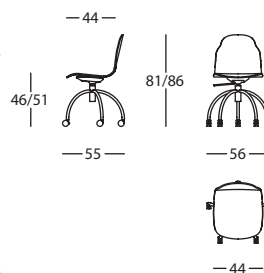

LACADO EXTRA MATE / EXTRA MATTE LACQUER / LAQUE EXTRA MAT

BODY by Sylvain Willenz, 2022

Silla madera / Wooden chair

362.41.6

BODY SILLA PATA MADERA
BODY CHAIR WOODEN LEGS
BODY CHAISE PIED BOIS

0,23 m² / 1 Pack. / 7,5 kg