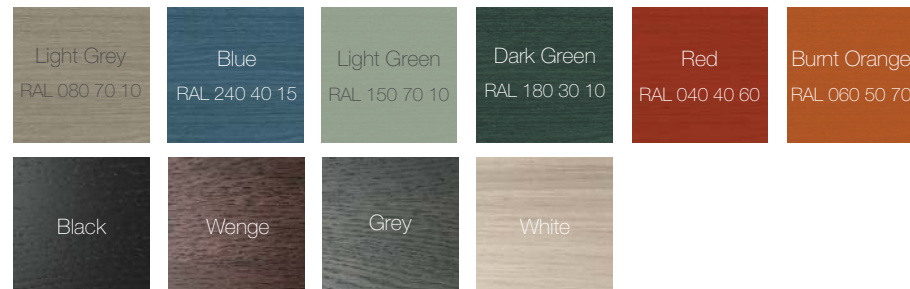

Designed by Simon Pengelly

Stain & colour options

10 year guarantee

Made with FSC approved wood

THEO WORKTABLE

Standard Wood Finishes

Table Laminates

Stains

Solid Colours

..

THEO WORKTABLE

TH/O/WT/120/150
length 1500
width 1200

TH/O/WT/120/300
length 3000
width 1200

TH/O/WT/120/450
length 4500
width 1200

TH/O/WT/120/600
length 6000
width 1200

TH/O/WT/160/150
length 1500
width 1600