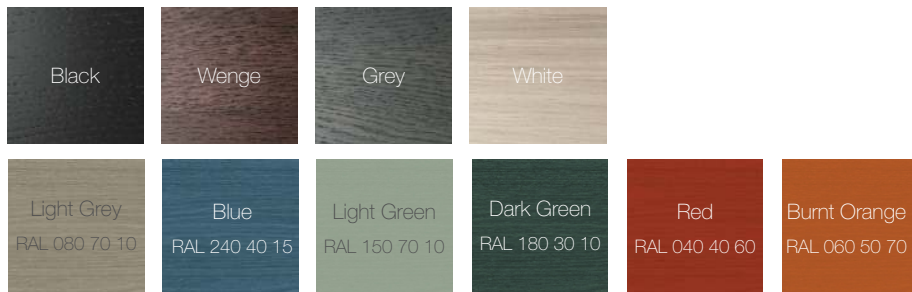

THEO SPACE DIVIDER

Standard Wood Finishes

Table Laminates

Stains

Theo short space divider
width 1215
depth 380
height 1240

Theo tall space divider
width 1215
depth 380
height 1825

Theo long space divider
width 2400
depth 380
height 1525