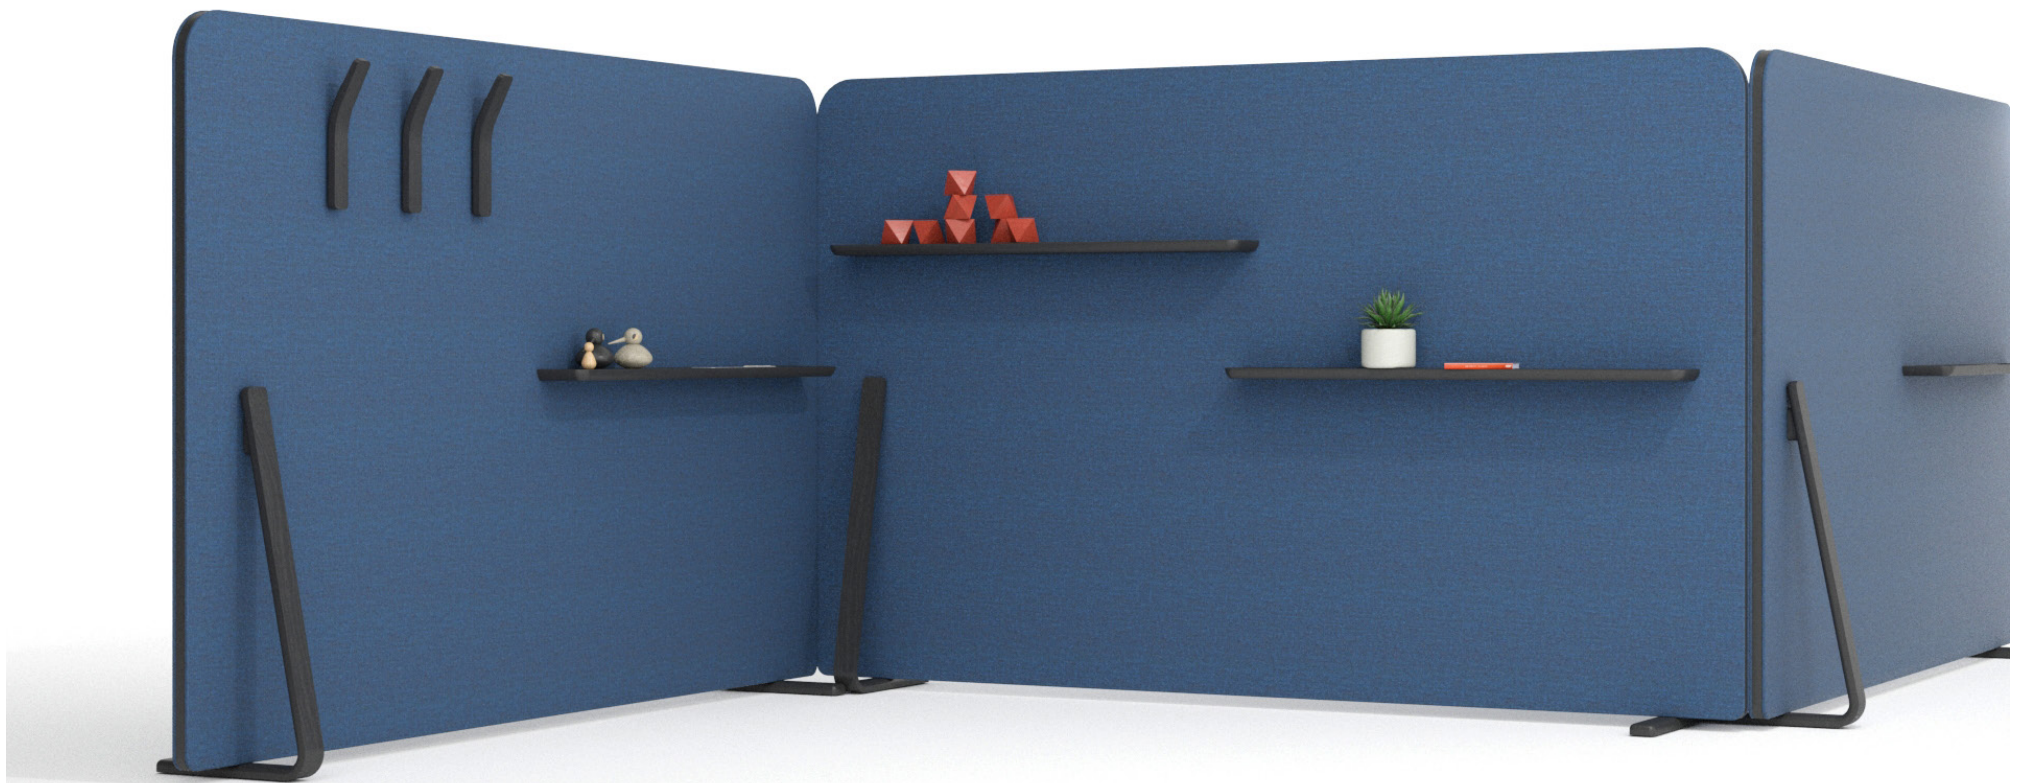

THEO SPACE DIVIDER