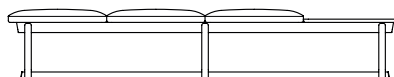

Stage 2 - Choose your seats and tables

Stage 3 - Choose your linking tables

2 seat
height 440
width 1200
depth 600

1 seat
with table
height 440
width 1200
depth 600

2 seat
with back
height 758
width 1200
depth 682

3 seat
height 440
width 1800
depth 600

2 seat
with table
height 440
width 1800
depth 600

3 seat
with back
height 758
width 1800
depth 682

4 seat
height 440
width 2400
depth 600

3 seat
with table
height 440
width 2400
depth 600

4 seat
with back
height 758
width 2400
depth 682

5 seat
height 440
width 3000
depth 600

4 seat
with table
height 440
width 3000
depth 600

5 seat
with back
height 758
width 3000
depth 682

Connecting table shape options