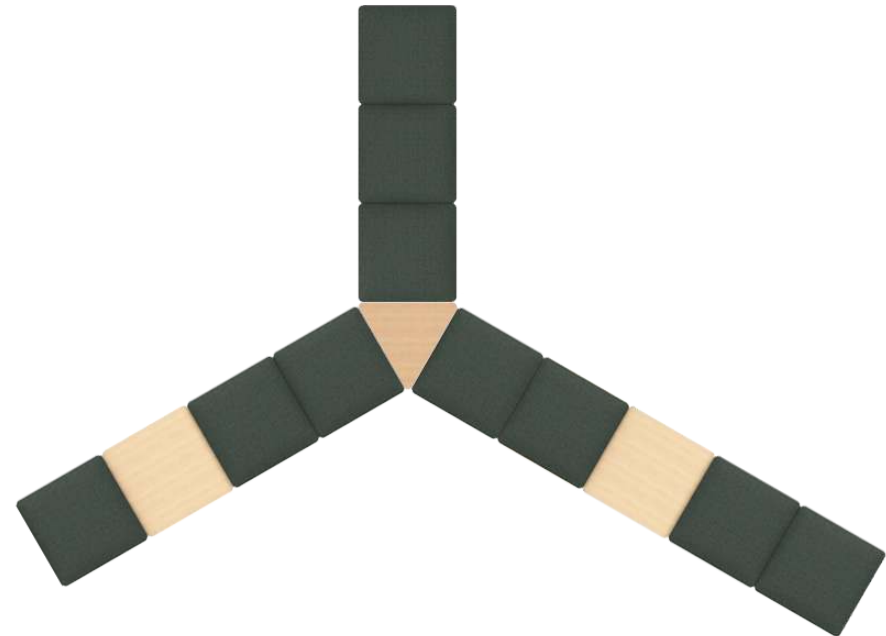

TH/O/MOD3/US/US/US

TH/O/MOD4/US/US/T1/US/OV

TH/O/MOD5/US/US/T1/US/US/OV

TH/MOD/T/TR60/OV

= 1 x oak bench with 3 upholstered seats, PLUS 1 x oak bench with 3 upholstered seats & 1 oak veneer table, PLUS 1 x oak bench with 4 upholstered seats & 1 oak veneer table, PLUS 1 x 60° linking oak veneer table.