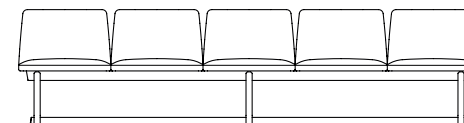

Stage 2 - Choose your seats and tables

Stage 3 - Choose your linking tables

2 seat
height 440
width 1200
depth 600

1 seat
with table
height 440
width 1200
depth 600

2 seat
with back
height 758
width 1200
depth 682

3 seat
height 440
width 1800
depth 600

2 seat
with table
height 440
width 1800
depth 600

3 seat
with back
height 758
width 1800
depth 682

4 seat
height 440
width 2400
depth 600

3 seat
with table
height 440
width 2400
depth 600

4 seat
with back
height 758
width 2400
depth 682

5 seat
height 440
width 3000
depth 600

4 seat
with table
height 440
width 3000
depth 600

5 seat
with back
height 758
width 3000
depth 682

Connecting table shape options

THEO MODULAR

Ordering Guide Examples

TH/O/MOD4/S3/US/US/T1/US/L

= Grey stained oak frame with 3 upholstered seats and 1 laminate top table with plywood edge

TH/O/MOD5/USB/USB/USB/T2/OV

= Oak frame with 3 upholstered seats & backs, plus 1 single 1200mm oak veneered table.