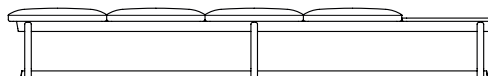

Stage 2 - Choose your seats and tables

Stage 3 - Choose your linking tables

2 seat
height 440
width 1200
depth 600

1 seat
with table
height 440
width 1200
depth 600

2 seat
with back
height 758
width 1200
depth 682

3 seat
height 440
width 1800
depth 600

2 seat
with table
height 440
width 1800
depth 600

3 seat
with back
height 758
width 1800
depth 682

4 seat
height 440
width 2400
depth 600

3 seat
with table
height 440
width 2400
depth 600

4 seat
with back
height 758
width 2400
depth 682

5 seat
height 440
width 3000
depth 600

4 seat
with table
height 440
width 3000
depth 600

5 seat
with back
height 758
width 3000
depth 682

Connecting table shape options