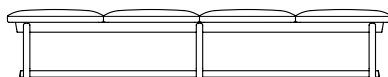

Stage 2 - Choose your seats and tables

Stage 3 - Choose your linking tables

2 seat
height 440
width 1200
depth 600

1 seat
with table
height 440
width 1200
depth 600

2 seat
with back
height 758
width 1200
depth 682

3 seat
height 440
width 1800
depth 600

2 seat
with table
height 440
width 1800
depth 600

3 seat
with back
height 758
width 1800
depth 682

4 seat
height 440
width 2400
depth 600

3 seat
with table
height 440
width 2400
depth 600

4 seat
with back
height 758
width 2400
depth 682

5 seat
height 440
width 3000
depth 600

4 seat
with table
height 440
width 3000
depth 600

5 seat
with back
height 758
width 3000
depth 682

Connecting table shape options