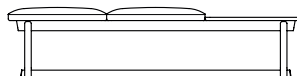

Stage 2 - Choose your seats and tables

Stage 3 - Choose your linking tables

2 seat
height 440
width 1200
depth 600

1 seat
with table
height 440
width 1200
depth 600

2 seat
with back
height 758
width 1200
depth 682

3 seat
height 440
width 1800
depth 600

2 seat
with table
height 440
width 1800
depth 600

3 seat
with back
height 758
width 1800
depth 682

4 seat
height 440
width 2400
depth 600

3 seat
with table
height 440
width 2400
depth 600

4 seat
with back
height 758
width 2400
depth 682

5 seat
height 440
width 3000
depth 600

4 seat
with table
height 440
width 3000
depth 600

5 seat
with back
height 758
width 3000
depth 682

Connecting table shape options