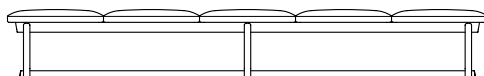

Stage 2 - Choose your seats and tables

Stage 3 - Choose your linking tables

2 seat
height 440
width 1200
depth 600

1 seat
with table
height 440
width 1200
depth 600

2 seat
with back
height 758
width 1200
depth 682

3 seat
height 440
width 1800
depth 600

2 seat
with table
height 440
width 1800
depth 600

3 seat
with back
height 758
width 1800
depth 682

4 seat
height 440
width 2400
depth 600

3 seat
with table
height 440
width 2400
depth 600

4 seat
with back
height 758
width 2400
depth 682

5 seat
height 440
width 3000
depth 600

4 seat
with table
height 440
width 3000
depth 600

5 seat
with back
height 758
width 3000
depth 682

Connecting table shape options

THEO MODULAR

Ordering Guide Examples

TH/O/MOD4/S3/US/US/T1/US/L

= Grey stained oak frame with 3 upholstered seats and 1 laminate top table with plywood edge

TH/O/MOD5/USB/USB/USB/T2/OV

= Oak frame with 3 upholstered seats & backs, plus 1 single 1200mm oak veneered table.