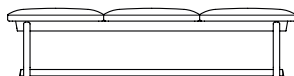

Stage 2 - Choose your seats and tables

Stage 3 - Choose your linking tables

2 seat
height 440
width 1200
depth 600

1 seat
with table
height 440
width 1200
depth 600

2 seat
with back
height 758
width 1200
depth 682

3 seat
height 440
width 1800
depth 600

2 seat
with table
height 440
width 1800
depth 600

3 seat
with back
height 758
width 1800
depth 682

4 seat
height 440
width 2400
depth 600

3 seat
with table
height 440
width 2400
depth 600

4 seat
with back
height 758
width 2400
depth 682

5 seat
height 440
width 3000
depth 600

4 seat
with table
height 440
width 3000
depth 600

5 seat
with back
height 758
width 3000
depth 682

Connecting table shape options