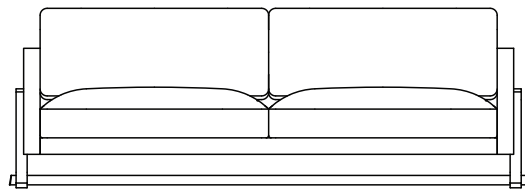

# THEO LOUNGE

SEP 2014

780 x 750 x 820

1000 x 880 x 750

1600 x 880 x 750

2200 x 880 x 750

# THEO LOUNGE

Various fabric options available

Chair available in two widths - club chair & armchair

Stain & colour options on frame

Sofa available in two widths - 2 seat & 3 seat

10 year guarantee

Made with FSC approved wood