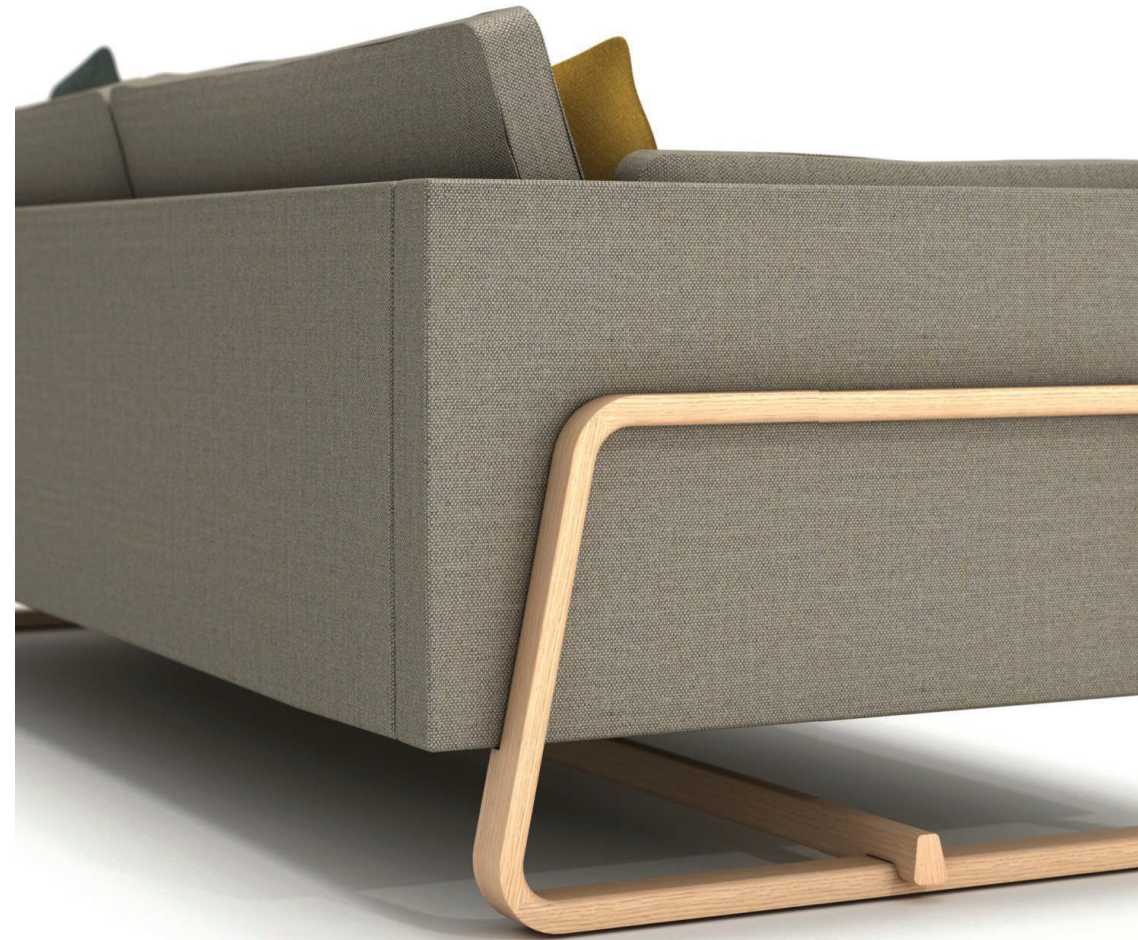

# THEO LOUNGE

SEP 2014

780 x 750 x 820

1000 x 880 x 750

1600 x 880 x 750

2200 x 880 x 750

# THEO LOUNGE

Various fabric options available

Chair available in two widths - club chair & armchair

Stain & colour options on frame

Sofa available in two widths - 2 seat & 3 seat

10 year guarantee

Made with FSC approved wood

THEO

Club Chairs  
Black stained oak with black leather