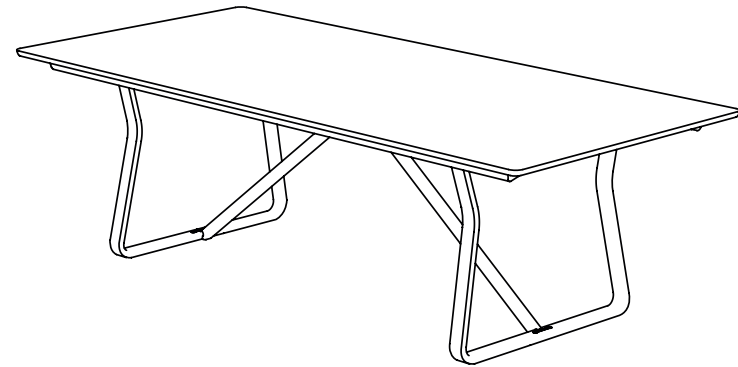

THEO FOLDING LEG TABLE

Designed by British designer Simon Pengelly, the Theo Folding Table is a lightweight, strong, durable wood framed table. Perfect for breakout spaces, cafe areas and informal meetings, the Theo Folding Table is complemented by a range of matching family products including chairs, credenzas, stools and benches.

Stain & colour options

10 year guarantee

Made with FSC approved wood

THEO FOLDING LEG TABLE

Standard Wood Finishes

Table Laminates

Stains

length/width 2200 x 900
length/width 2200 x 1100
length/width 2400 x 900
length/width 2400 x 1100
length/width 3000 x 1000
length/width 3000 x 1200
height 740

THEO FOLDING LEG TABLE

THEO FOLDING LEG TABLE

THEO FOLDING LEG TABLE

THEO FOLDING LEG TABLE