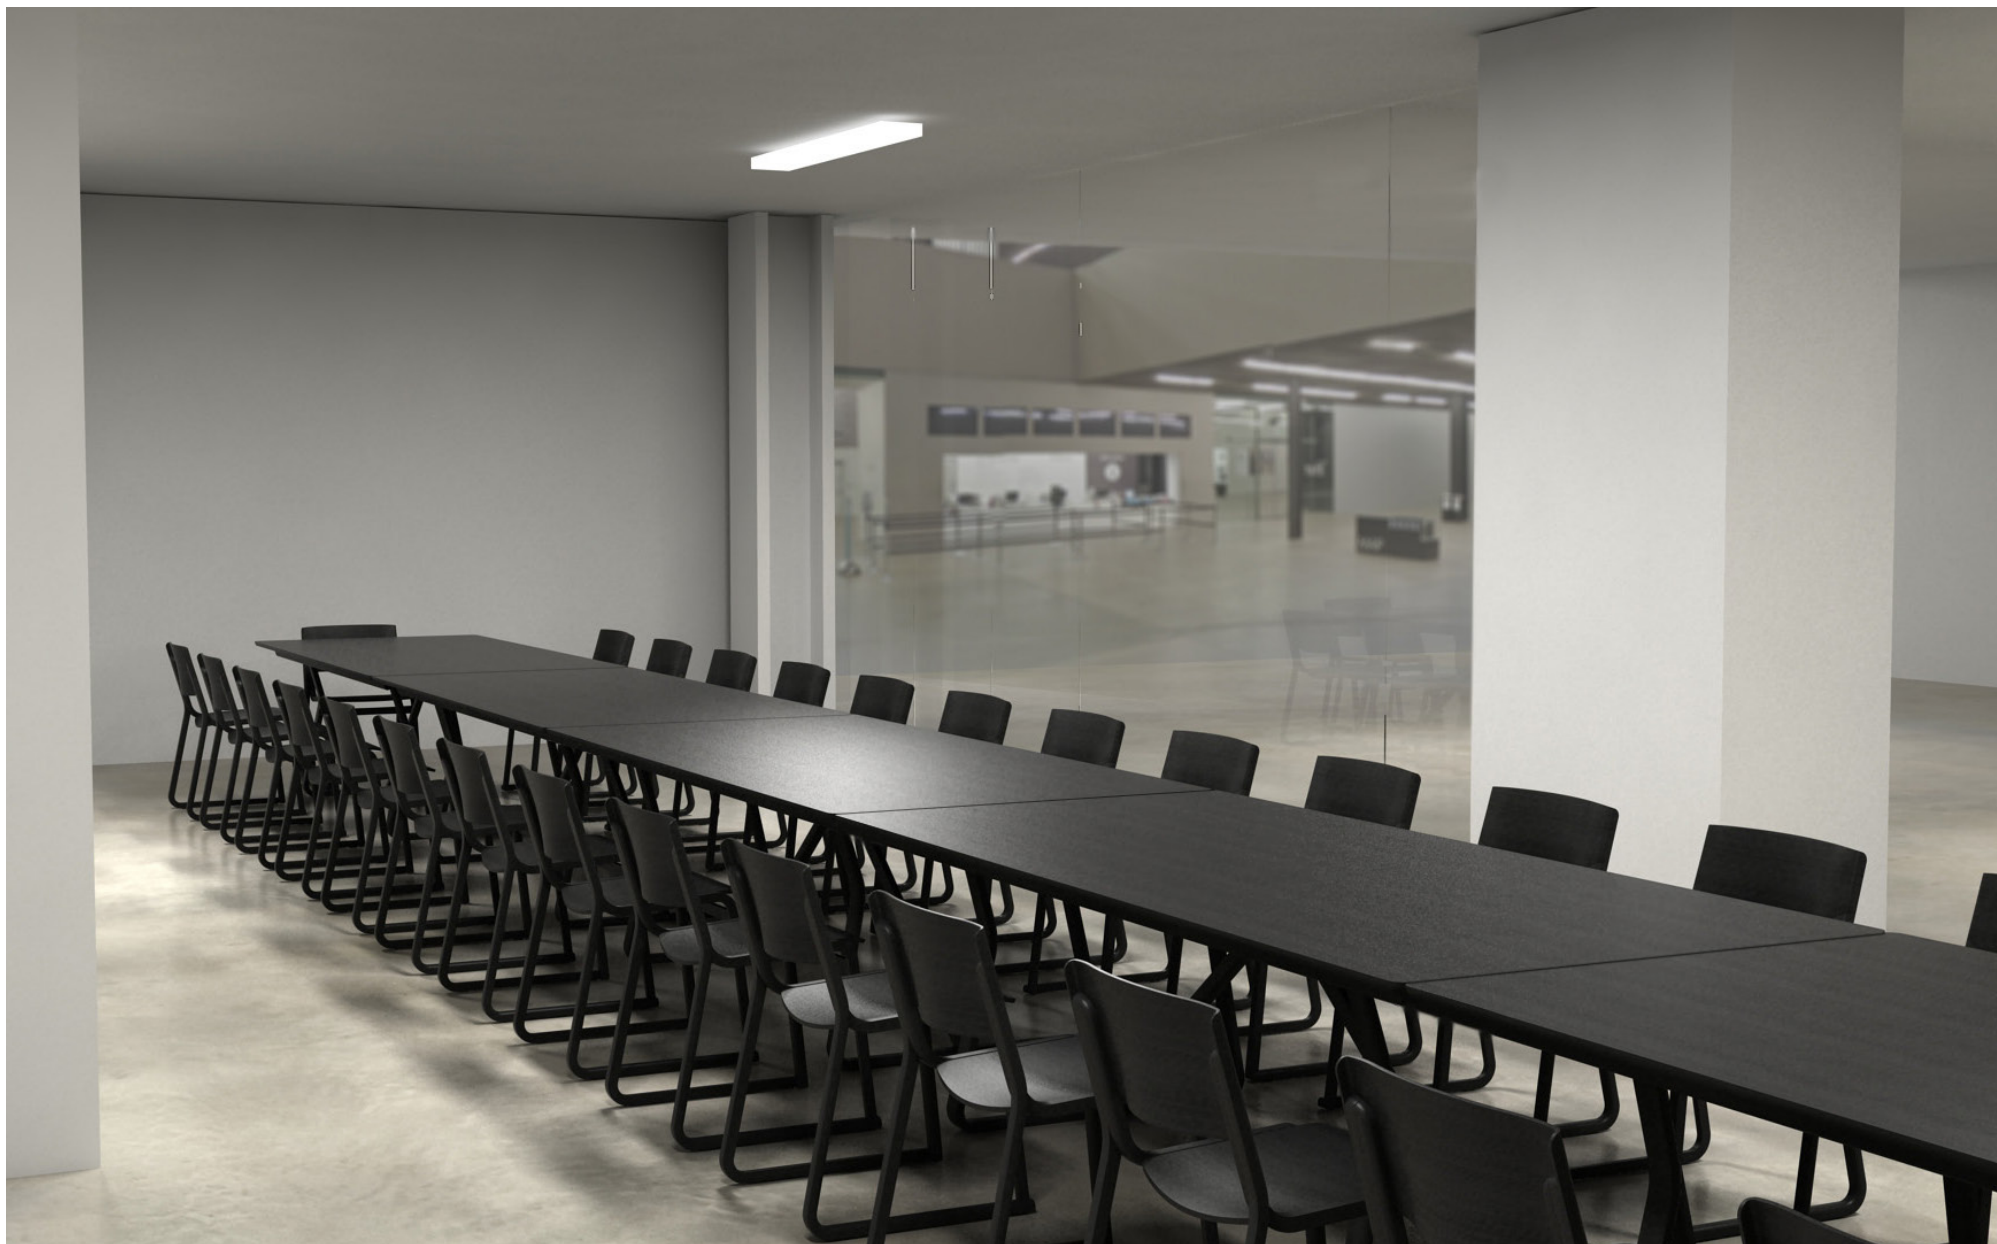

THEO FOLDING LEG TABLE