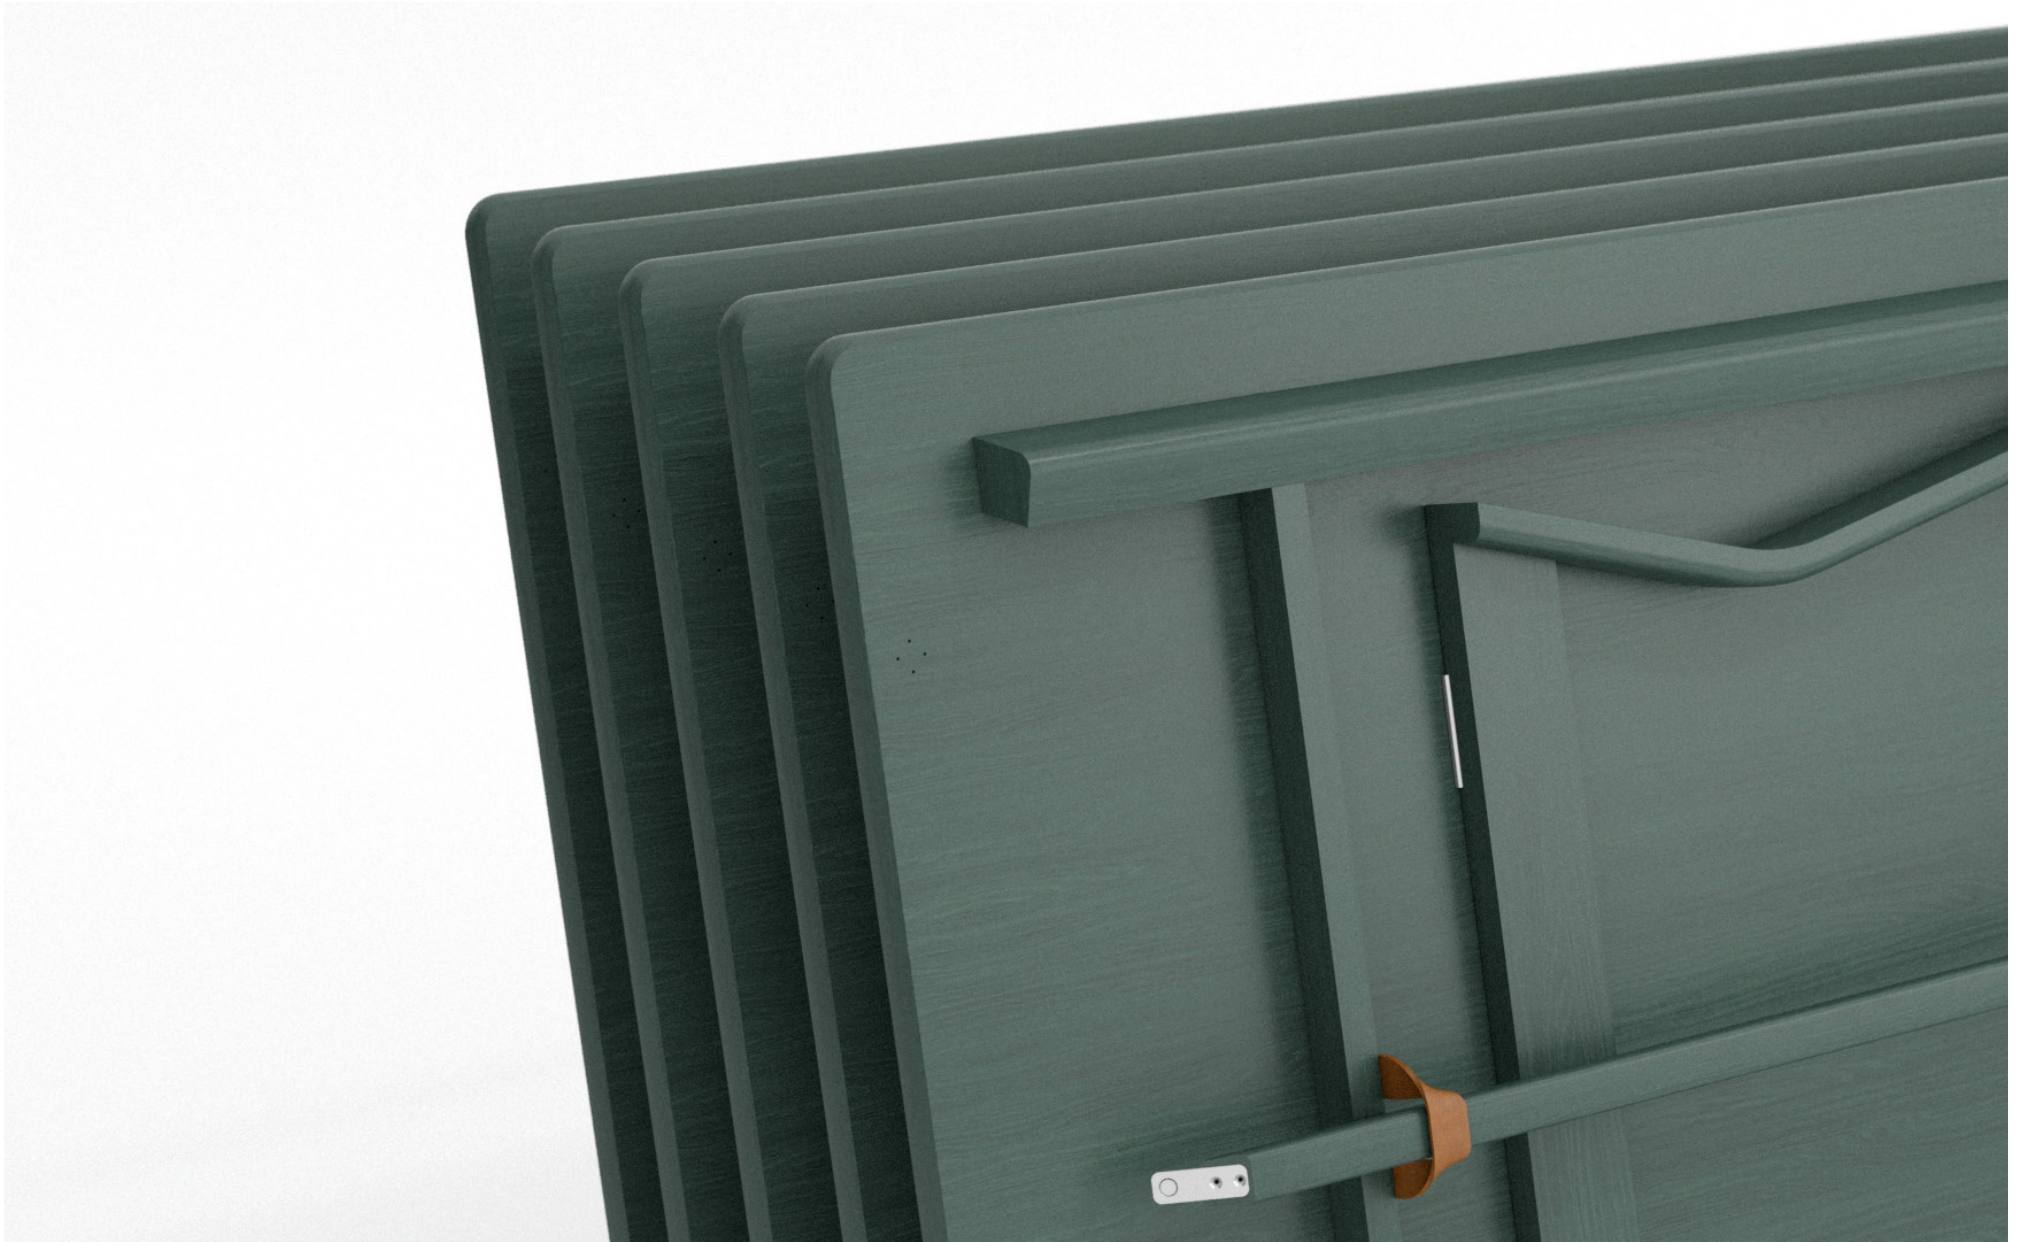

THEO FOLDING LEG TABLE

Designed by British designer Simon Pengelly, the Theo Folding Table is a lightweight, strong, durable wood framed table. Perfect for breakout spaces, cafe areas and informal meetings, the Theo Folding Table is complemented by a range of matching family products including chairs, credenzas, stools and benches.

Stain & colour options

10 year guarantee

Made with FSC approved wood

THEO FOLDING LEG TABLE

Standard Wood Finishes

Table Laminates

Stains

length/width 2200 x 900
length/width 2200 x 1100
length/width 2400 x 900
length/width 2400 x 1100
length/width 3000 x 1000
length/width 3000 x 1200
height 740

THEO FOLDING LEG TABLE

THEO FOLDING LEG TABLE

THEO FOLDING LEG TABLE

THEO FOLDING LEG TABLE