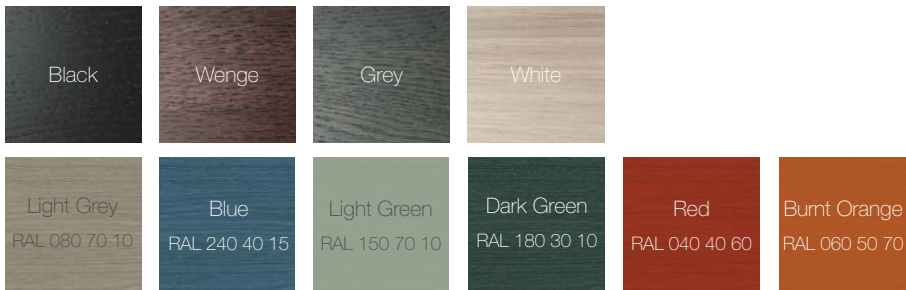

Stain & colour options

10 year guarantee

Made with FSC approved wood

THEO FOLDING LEG TABLE

Standard Wood Finishes

Table Laminates

Stains

length/width 2200 x 900
length/width 2200 x 1100
length/width 2400 x 900
length/width 2400 x 1100
length/width 3000 x 1000
length/width 3000 x 1200
height 740