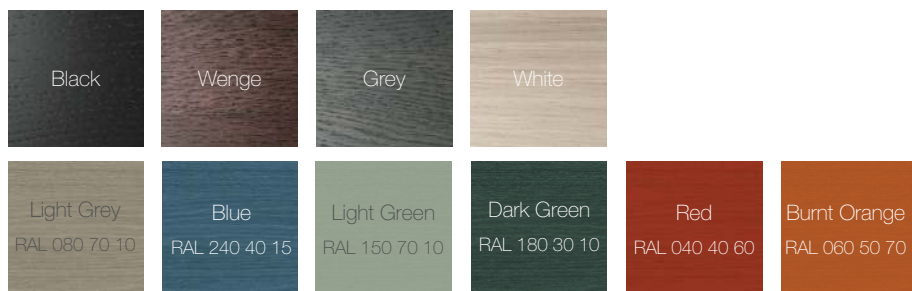

Stain & colour options

10 year guarantee

Made with FSC approved wood

THEO CREDENZA

Standard Wood Finishes

Table Laminates

Stains

Solid Colours