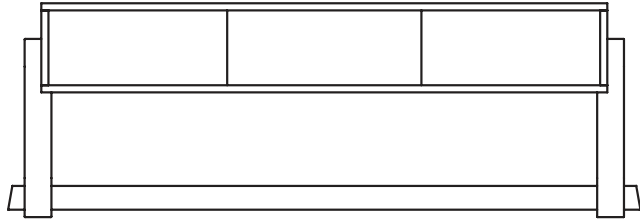

Stain & colour options

10 year guarantee

Made with FSC approved wood

THEO COFFEE TABLE

Theo coffee table

width 1050

depth 800

height 360

shelf depth 150

Standard Wood Finishes

Stains

THEO COFFEE TABLE

THEO COFFEE TABLE

THEO COFFEE TABLE

THEO LOUNGE

THEO COFFEE TABLE