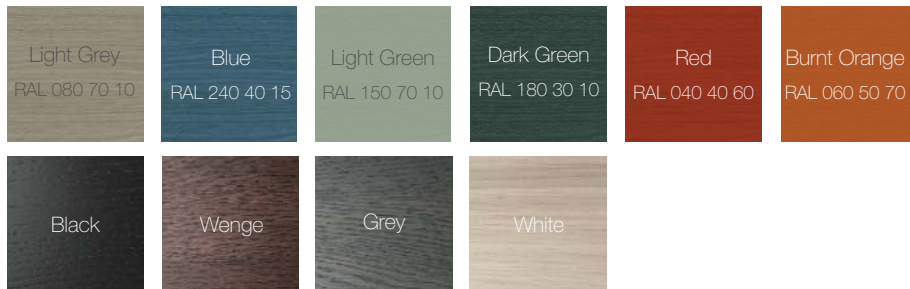

Stain & colour options

10 year guarantee

Made with FSC approved wood

THEO COFFEE TABLE

Theo coffee table

width 1050

depth 800

height 360

shelf depth 150

Standard Wood Finishes

Stains

THEO COFFEE TABLE

THEO COFFEE TABLE

THEO COFFEE TABLE

THEO LOUNGE

THEO COFFEE TABLE