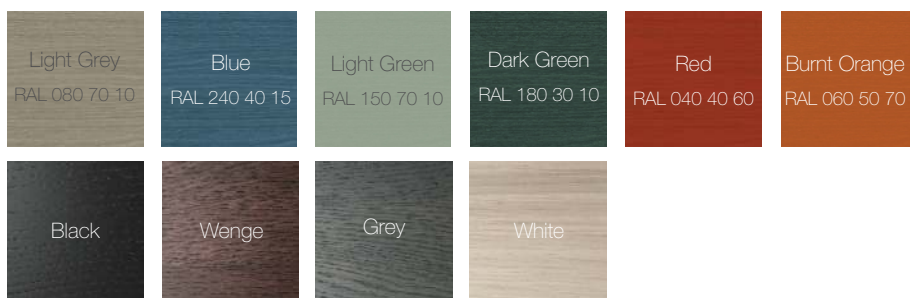

Stain & colour options

10 year guarantee

Theo coat stand
width 605
height 1590

THEO COAT STAND

Standard Wood Finishes

Stains

THEO COAT STAND

THEO COAT STAND