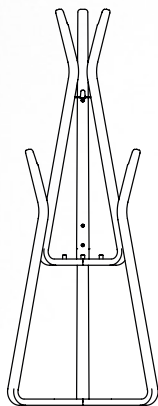

THEO COAT STAND

The Theo Coat Stand is an extension of the hugely successful Theo collection designed by Simon Pengelly. It is available in natural oak and ash or you can add colour from a choice of stains and lacquers.

Stain & colour options

10 year guarantee

Theo coat stand
width 605
height 1590

THEO COAT STAND

Standard Wood Finishes

Stains

THEO COAT STAND

THEO COAT STAND