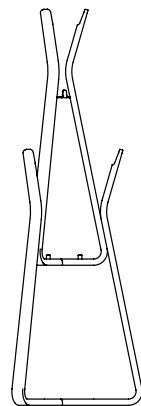

THEO COAT STAND

The Theo Coat Stand is an extension of the hugely successful Theo collection designed by Simon Pengelly. It is available in natural oak and ash or you can add colour from a choice of stains and lacquers.

Stain & colour options

10 year guarantee

Theo coat stand
width 605
height 1590

THEO COAT STAND

Standard Wood Finishes

Stains

THEO COAT STAND

THEO COAT STAND