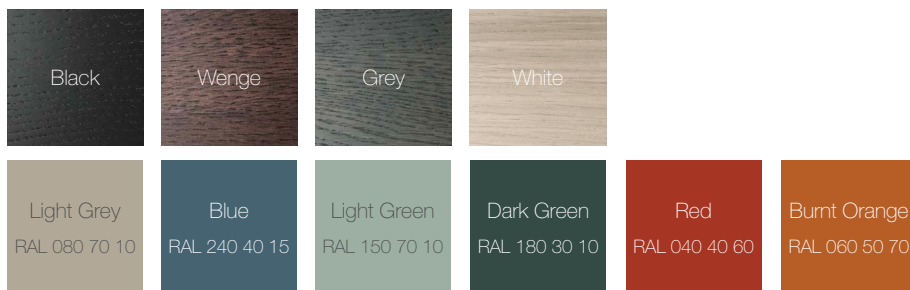

# THEO BENCH FINISHES

---

## Standard Wood Finishes

## Table Laminates

## Stains