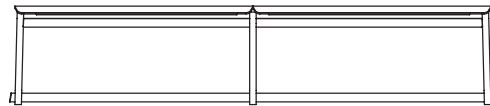

# THEO BENCH

---

2 seat bench  
width 1150 depth 410 height 460

4 seat bench  
width 2250 depth 410 height 460

Upholstered bench  
height 475

2 seat bench with backrest  
width 1100 depth 520 height 780 seat height 470

3 seat bench with backrest  
width 1800 depth 520 height 780 seat height 470

Upholstered bench with backrest  
seat height 485

Bench with backrest stackable up to 6 high  
depth 725 height 1150