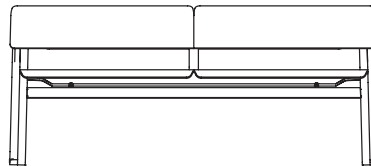

# THEO BENCH

---

2 seat bench  
width 1150 depth 410 height 460

4 seat bench  
width 2250 depth 410 height 460

Upholstered bench  
height 475

2 seat bench with backrest  
width 1100 depth 520 height 780 seat height 470

3 seat bench with backrest  
width 1800 depth 520 height 780 seat height 470

Upholstered bench with backrest  
seat height 485

Bench with backrest stackable up to 6 high  
depth 725 height 1150