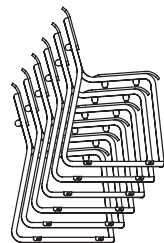

# THEO BENCH

---

2 seat bench  
width 1150 depth 410 height 460

4 seat bench  
width 2250 depth 410 height 460

Upholstered bench  
height 475

2 seat bench with backrest  
width 1100 depth 520 height 780 seat height 470

3 seat bench with backrest  
width 1800 depth 520 height 780 seat height 470

Upholstered bench with backrest  
seat height 485

Bench with backrest stackable up to 6 high  
depth 725 height 1150