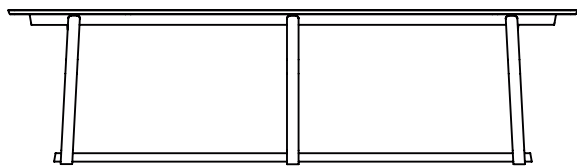

Stain & colour options

10 year guarantee

Upholstered seat available

Made with FSC approved wood

THEO TABLES

Sept 2011

THEO

1400 x 750 x 740

1800 x 750/900 x 740

2400 x 750 x 740

2700 x 900 x 740

3000 x 1000 x 740

Folding Table + Trolley
2400 x 1200 x 740
Tate Modern Extension . 2016

Extending Table
(2000 - 2800) x 1000 x 740

High Table
2100 x 750 x 1050
750 High Stool