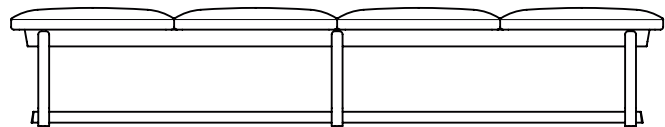

 Power & data options

 Recommended TV size of 40"

 Stain & colour options

 10 year guarantee

 Made with FSC approved wood

THEO MODULAR

Scat 1618

Modular
2, 3, 4 & 5 seaters available
Tables, seats & backs can be put in any position

1200 x 600 x 440

1800 x 600 x 440

2400 x 600 x 440

3000 x 600 x 440

THEO MODULAR

Can be connected

Various fabric options available

Available in four lengths