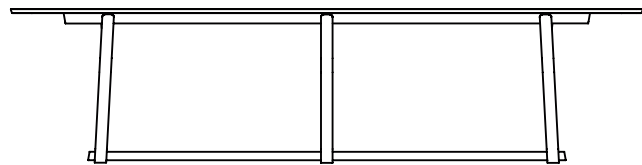

Stain & colour options

10 year guarantee

Upholstered seat available

Made with FSC approved wood

THEO TABLES

Sept 2011

THEO

1400 x 750 x 740

1800 x 750/900 x 740

2400 x 750 x 740

2700 x 900 x 740

3000 x 1000 x 740

Folding Table + Trolley
2400 x 1200 x 740
Tate Modern Extension . 2016

Extending Table
(2000 - 2800) x 1000 x 740

High Table
2100 x 750 x 1050
750 High Stool