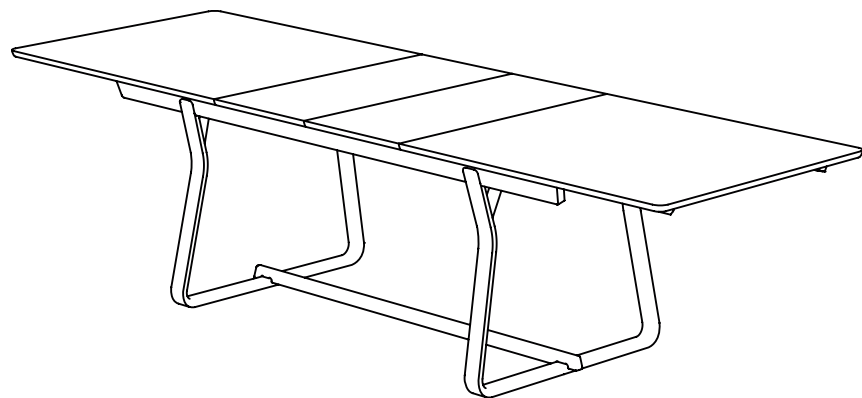

1800 x 750/900 x 740

2400 x 750 x 740

2700 x 900 x 740

3000 x 1000 x 740

Folding Table + Trolley
2400 x 1200 x 740
Tate Modern Extension . 2016

Extending Table
(2000 - 2800) x 1000 x 740

High Table
2100 x 750 x 1050
750 High Stool

THEO

Coffee Table
1050 x 800 x 360
Available in a variety of colours, wood species & stains

Modular Desking System
4500 x 1650 x 740
Available in a wide variety of configurations with
free standing upholstered or wooden screens