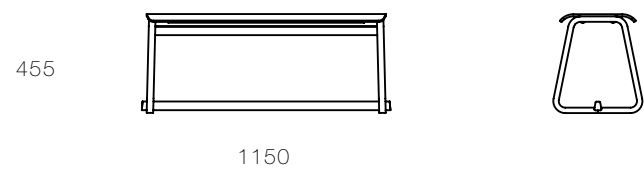

Oak Bench + Red Lacquered Pew
St Mary's . Stockport . 2013