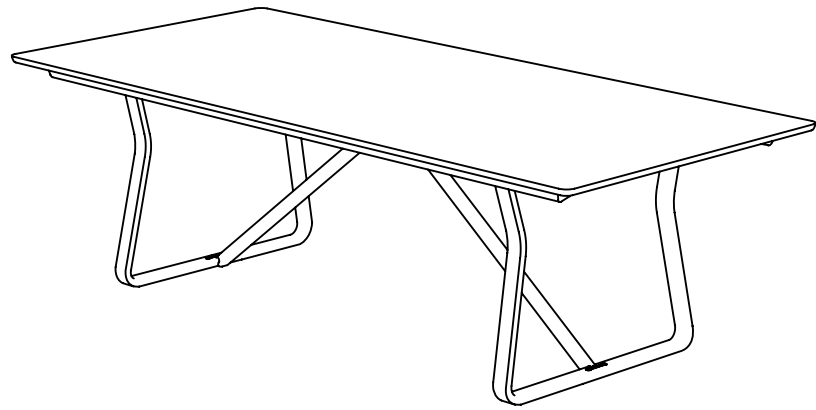

1800 x 750/900 x 740

2400 x 750 x 740

2700 x 900 x 740

3000 x 1000 x 740

Folding Table + Trolley
2400 x 1200 x 740
Tate Modern Extension . 2016

Extending Table
(2000 - 2800) x 1000 x 740

High Table
2100 x 750 x 1050
750 High Stool

THEO

Coffee Table
1050 x 800 x 360
Available in a variety of colours, wood species & stains

Modular Desking System
4500 x 1650 x 740
Available in a wide variety of configurations with
free standing upholstered or wooden screens