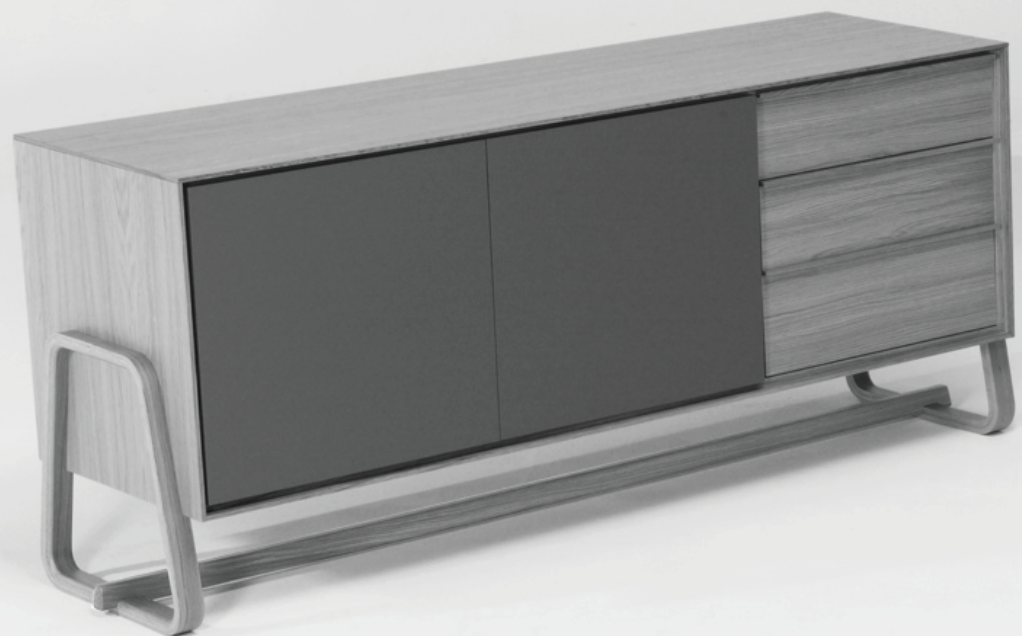

Credenzas
Large 1820 x 525 x 750
Small 1260 x 525 x 750
Available with doors or drawers in any position