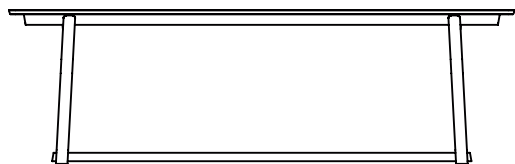

Stain & colour options

10 year guarantee

Upholstered seat available

Made with FSC approved wood

THEO TABLES

Sept 2011

THEO

1400 x 750 x 740

1800 x 750/900 x 740

2400 x 750 x 740

2700 x 900 x 740

3000 x 1000 x 740

Folding Table + Trolley
2400 x 1200 x 740
Tate Modern Extension . 2016

Extending Table
(2000 - 2800) x 1000 x 740

High Table
2100 x 750 x 1050
750 High Stool