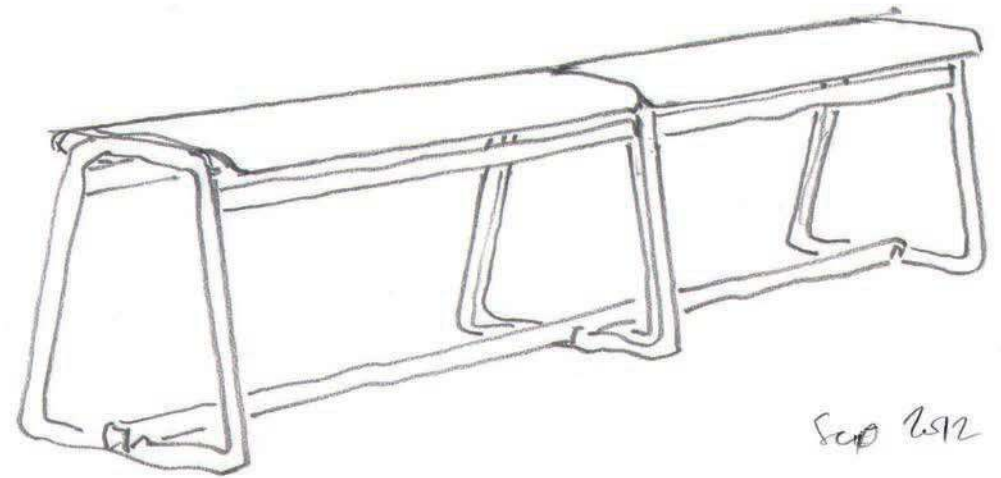

10 year guarantee

Upholstered seat available

Made with FSC approved wood

THEO

THEO BENCHES & PEWS

Oak Bench + Red Lacquered Pew
St Mary's . Stockport . 2013

THEO BENCHES & PEWS

Stacks up to 6 high with backrest

Stain & colour options

10 year guarantee

Upholstered seat available

Made with FSC approved wood

THEO TABLES

Sept 2011

THEO

1400 x 750 x 740