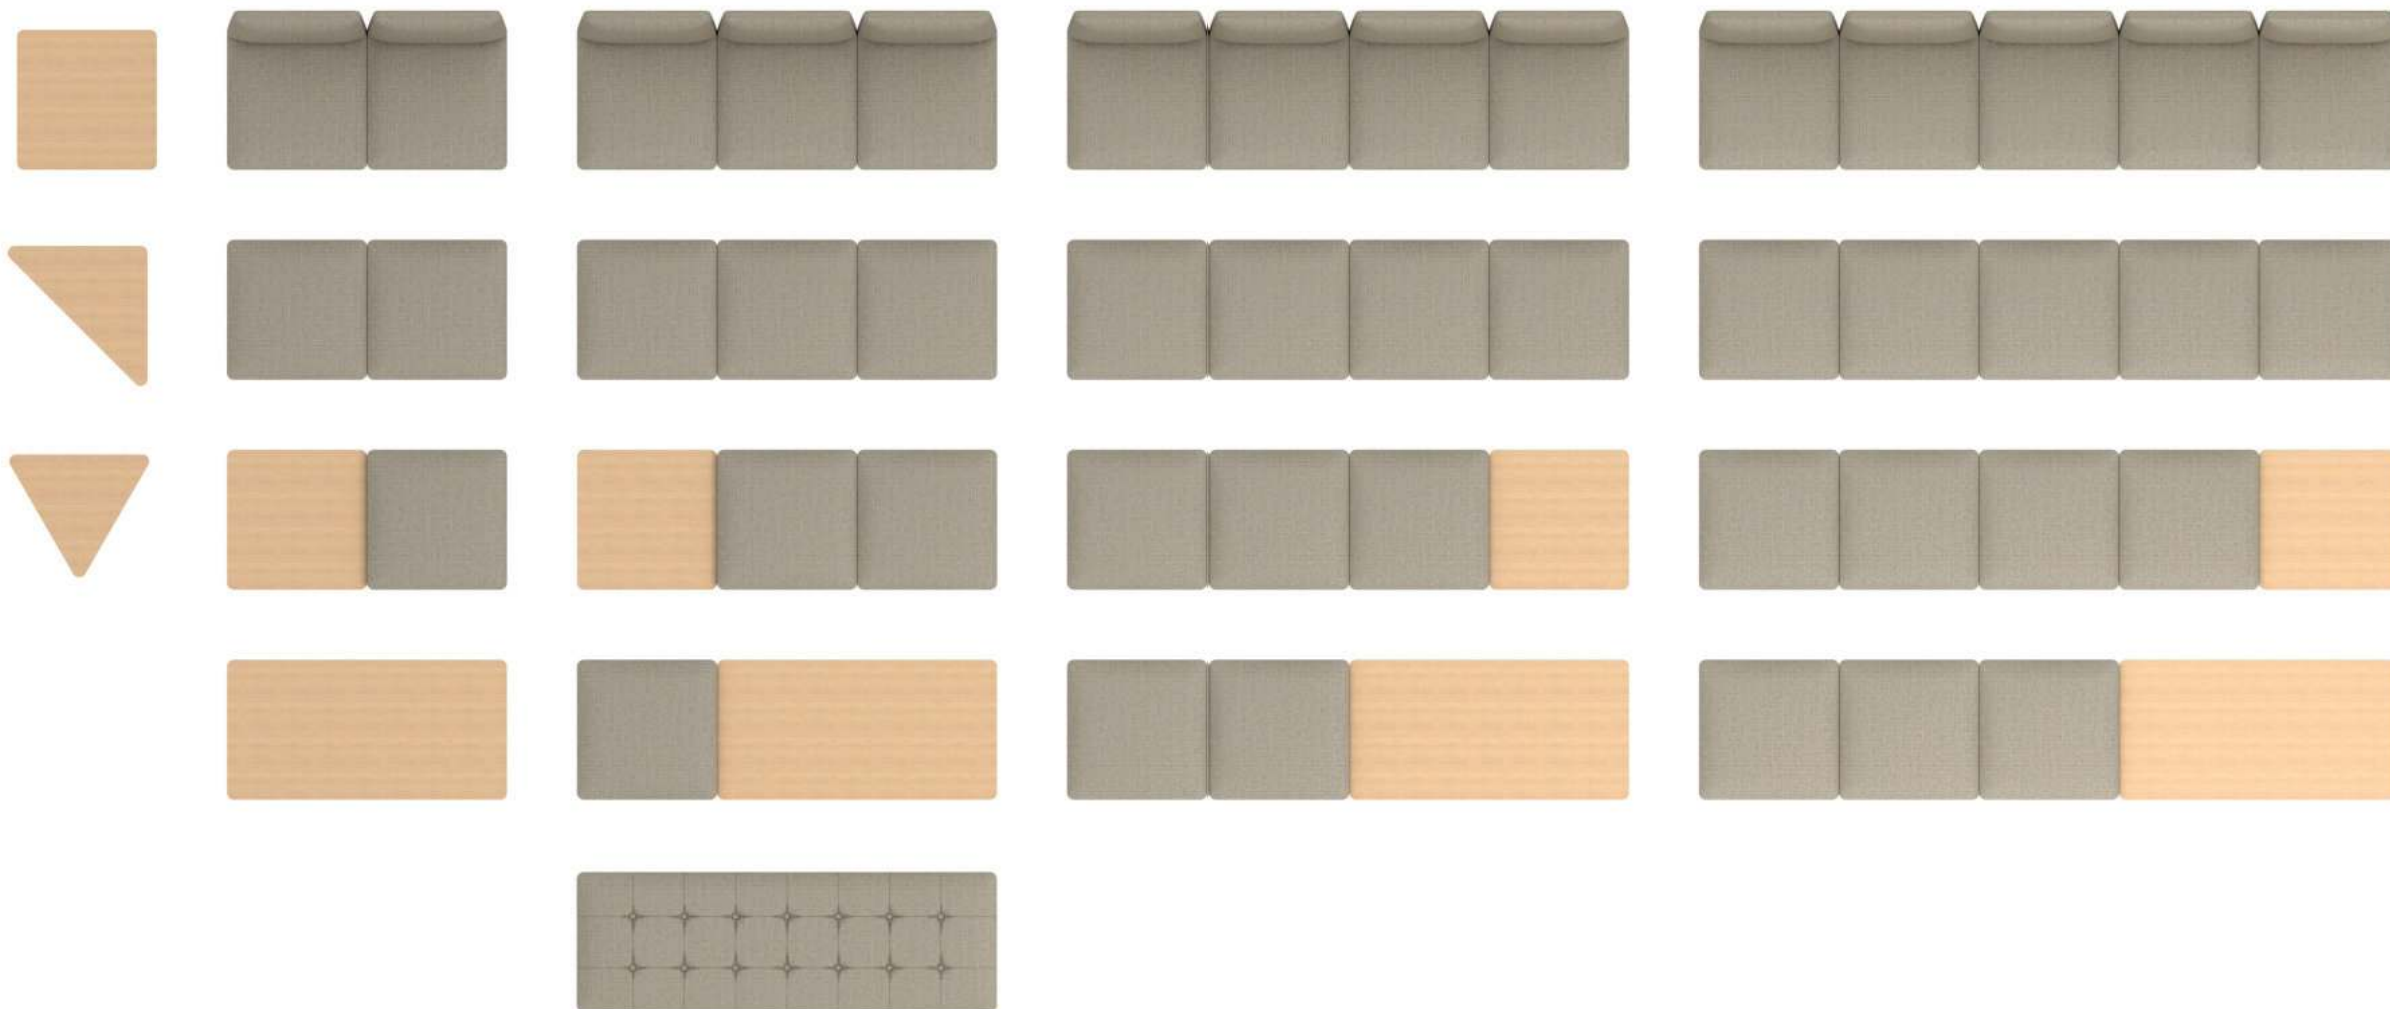

 Power & data options

 Recommended TV size of 40"

 Stain & colour options

 10 year guarantee

 Made with FSC approved wood

THEO MODULAR

Scat 1618

Modular
2, 3, 4 & 5 seaters available
Tables, seats & backs can be put in any position

1200 x 600 x 440

1800 x 600 x 440

2400 x 600 x 440

3000 x 600 x 440

THEO MODULAR

Can be connected

Various fabric options available

Available in four lengths