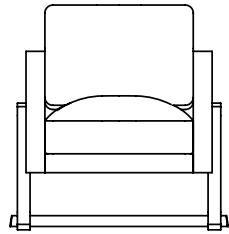

Stain & colour options on frame

Seat, back & table available in any position

10 year guarantee

Made with FSC approved wood

THEO LOUNGE

Sept 2014

780 x 750 x 820

1000 x 880 x 750

1600 x 880 x 750

2200 x 880 x 750

THEO LOUNGE

Various fabric options available

Chair available in two widths - club chair & armchair

Stain & colour options on frame

Sofa available in two widths - 2 seat & 3 seat