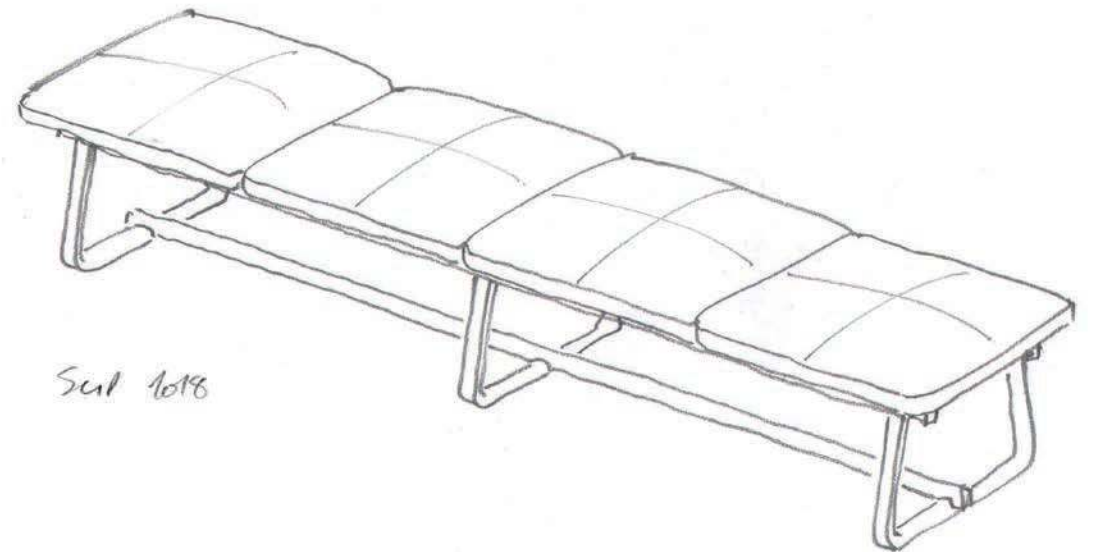

 Power & data options

 Recommended TV size of 40"

 Stain & colour options

 10 year guarantee

 Made with FSC approved wood

THEO MODULAR

Scat 1618

Modular
2, 3, 4 & 5 seaters available
Tables, seats & backs can be put in any position

1200 x 600 x 440

1800 x 600 x 440

2400 x 600 x 440

3000 x 600 x 440

THEO MODULAR

Can be connected

Various fabric options available

Available in four lengths

Stain & colour options on frame

Seat, back & table available in any position

10 year guarantee

Made with FSC approved wood

THEO LOUNGE

Sept 2014

780 x 750 x 820

1000 x 880 x 750