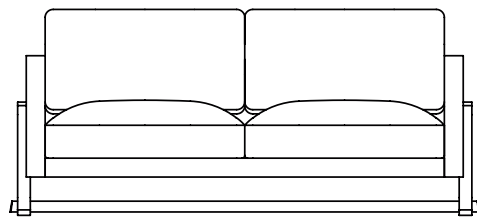

1200 x 600 x 440

1800 x 600 x 440

2400 x 600 x 440

3000 x 600 x 440

THEO MODULAR

Can be connected

Various fabric options available

Available in four lengths

Stain & colour options on frame

Seat, back & table available in any position

10 year guarantee

Made with FSC approved wood

THEO LOUNGE

Sept 2014

780 x 750 x 820

1000 x 880 x 750

1600 x 880 x 750

2200 x 880 x 750

THEO LOUNGE

Various fabric options available

Chair available in two widths - club chair & armchair

Stain & colour options on frame

Sofa available in two widths - 2 seat & 3 seat