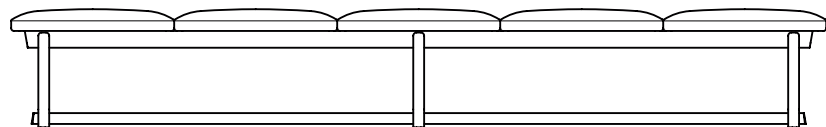

 Power & data options

 Recommended TV size of 40"

 Stain & colour options

 10 year guarantee

 Made with FSC approved wood

THEO MODULAR

Scat 1618

Modular
2, 3, 4 & 5 seaters available
Tables, seats & backs can be put in any position

1200 x 600 x 440

1800 x 600 x 440

2400 x 600 x 440

3000 x 600 x 440

THEO MODULAR

Can be connected

Various fabric options available

Available in four lengths