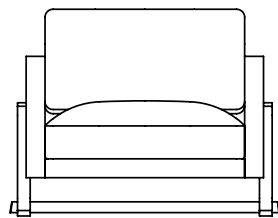

1200 x 600 x 440

1800 x 600 x 440

2400 x 600 x 440

3000 x 600 x 440

THEO MODULAR

Can be connected

Various fabric options available

Available in four lengths

Stain & colour options on frame

Seat, back & table available in any position

10 year guarantee

Made with FSC approved wood

THEO LOUNGE

Sept 2014

780 x 750 x 820

1000 x 880 x 750

1600 x 880 x 750

2200 x 880 x 750

THEO LOUNGE

Various fabric options available

Chair available in two widths - club chair & armchair

Stain & colour options on frame

Sofa available in two widths - 2 seat & 3 seat