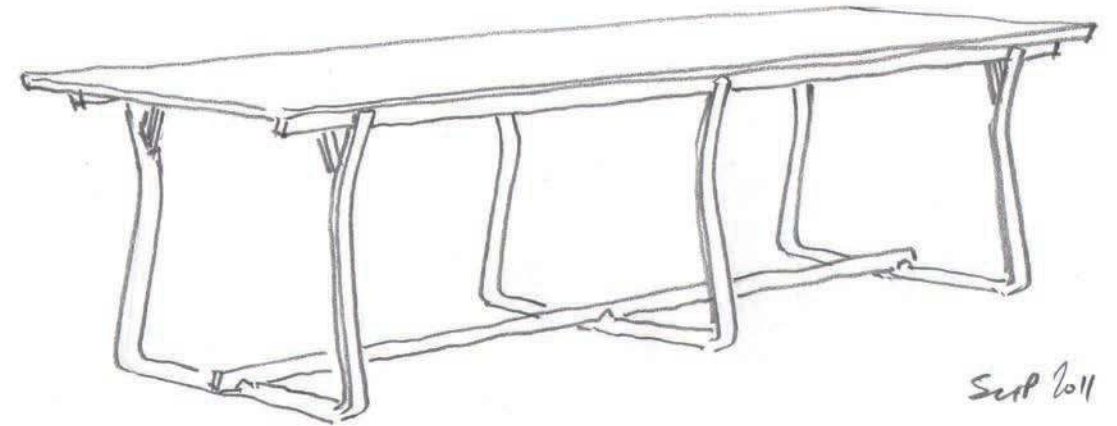

Stain & colour options

10 year guarantee

Upholstered seat available

Made with FSC approved wood

THEO TABLES

Sept 2011

THEO

1400 x 750 x 740