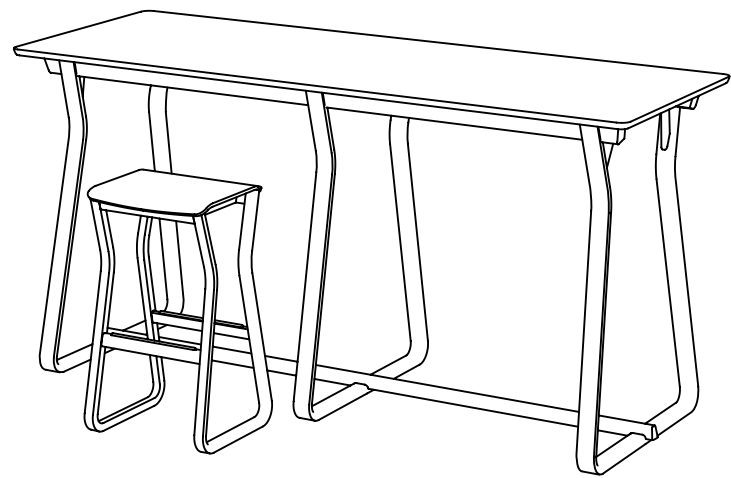

1800 x 750/900 x 740

2400 x 750 x 740

2700 x 900 x 740

3000 x 1000 x 740

Folding Table + Trolley
2400 x 1200 x 740
Tate Modern Extension . 2016

Extending Table
(2000 - 2800) x 1000 x 740

High Table
2100 x 750 x 1050
750 High Stool

THEO

Coffee Table
1050 x 800 x 360
Available in a variety of colours, wood species & stains

Modular Desking System
4500 x 1650 x 740
Available in a wide variety of configurations with
free standing upholstered or wooden screens