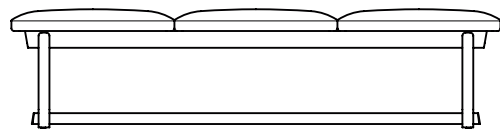

 Power & data options

 Recommended TV size of 40"

 Stain & colour options

 10 year guarantee

 Made with FSC approved wood

THEO MODULAR

Scat 1618

Modular
2, 3, 4 & 5 seaters available
Tables, seats & backs can be put in any position

1200 x 600 x 440

1800 x 600 x 440

2400 x 600 x 440

3000 x 600 x 440

THEO MODULAR

Can be connected

Various fabric options available

Available in four lengths