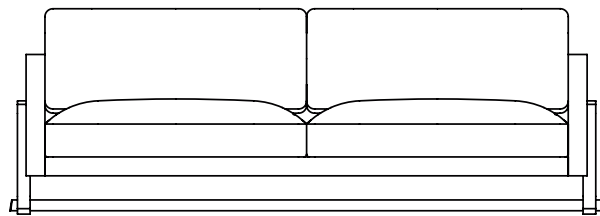

1200 x 600 x 440

1800 x 600 x 440

2400 x 600 x 440

3000 x 600 x 440

THEO MODULAR

Can be connected

Various fabric options available

Available in four lengths

Stain & colour options on frame

Seat, back & table available in any position

10 year guarantee

Made with FSC approved wood

THEO LOUNGE

Sept 2014

780 x 750 x 820

1000 x 880 x 750

1600 x 880 x 750

2200 x 880 x 750

THEO LOUNGE

Various fabric options available

Chair available in two widths - club chair & armchair

Stain & colour options on frame

Sofa available in two widths - 2 seat & 3 seat