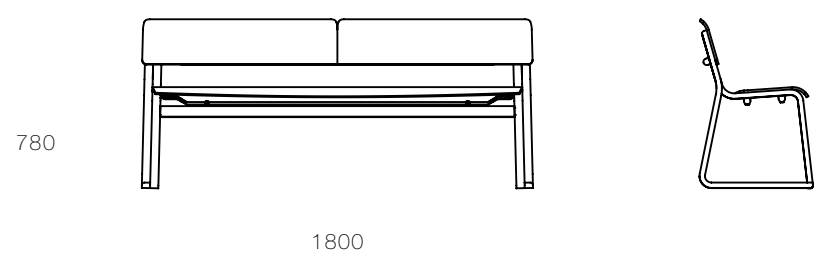

10 year guarantee

Upholstered seat available

Made with FSC approved wood

THEO

THEO BENCHES & PEWS

Oak Bench + Red Lacquered Pew
St Mary's . Stockport . 2013

THEO BENCHES & PEWS

Stacks up to 6 high with backrest

Stain & colour options

10 year guarantee

Upholstered seat available

Made with FSC approved wood

THEO TABLES

Sept 2011

THEO

1400 x 750 x 740