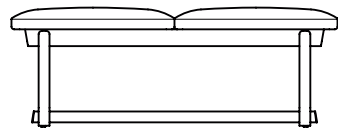

 Power & data options

 Recommended TV size of 40"

 Stain & colour options

 10 year guarantee

 Made with FSC approved wood

THEO MODULAR

Scat 1618

Modular
2, 3, 4 & 5 seaters available
Tables, seats & backs can be put in any position

1200 x 600 x 440

1800 x 600 x 440

2400 x 600 x 440

3000 x 600 x 440

THEO MODULAR

Can be connected

Various fabric options available

Available in four lengths