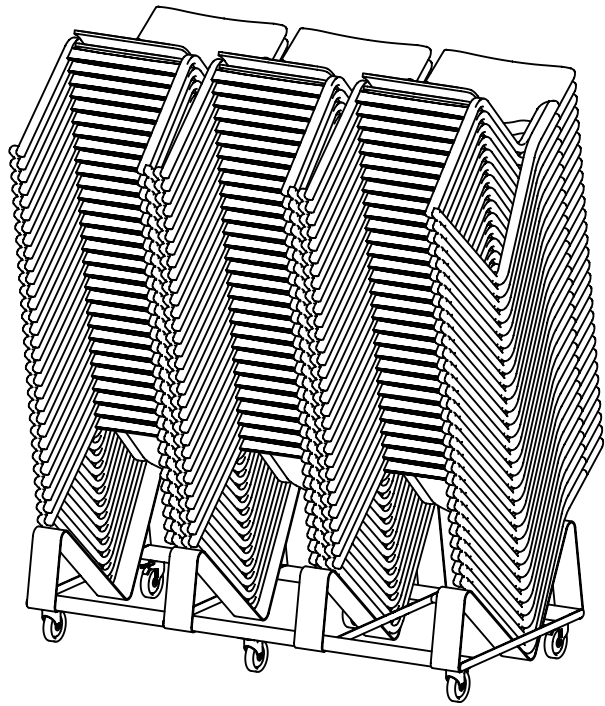

Black Oak Theo Chairs - Stacked 30 high
Tate Modern Extension . 2016