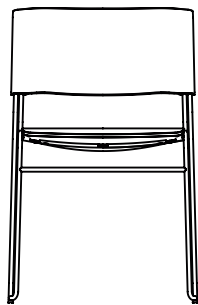

Can be stacked whilst linked

10 year guarantee

Book holder available

Upholstered seat available

Made with FSC approved wood

THEO M

Scp 2015

780