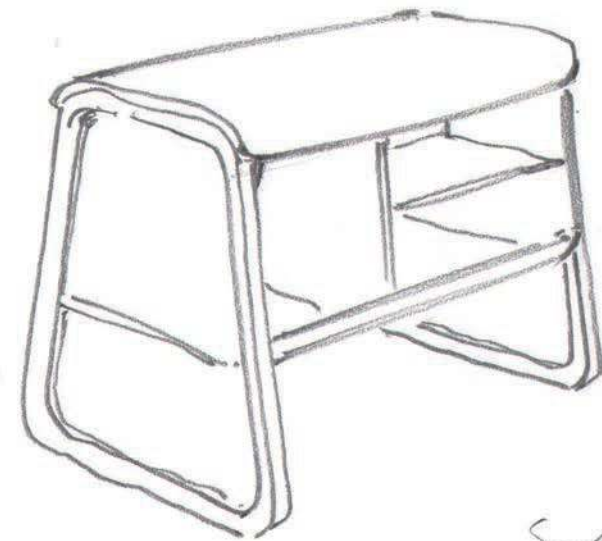

THEO CADDY & CREDENZA

Sept 1913