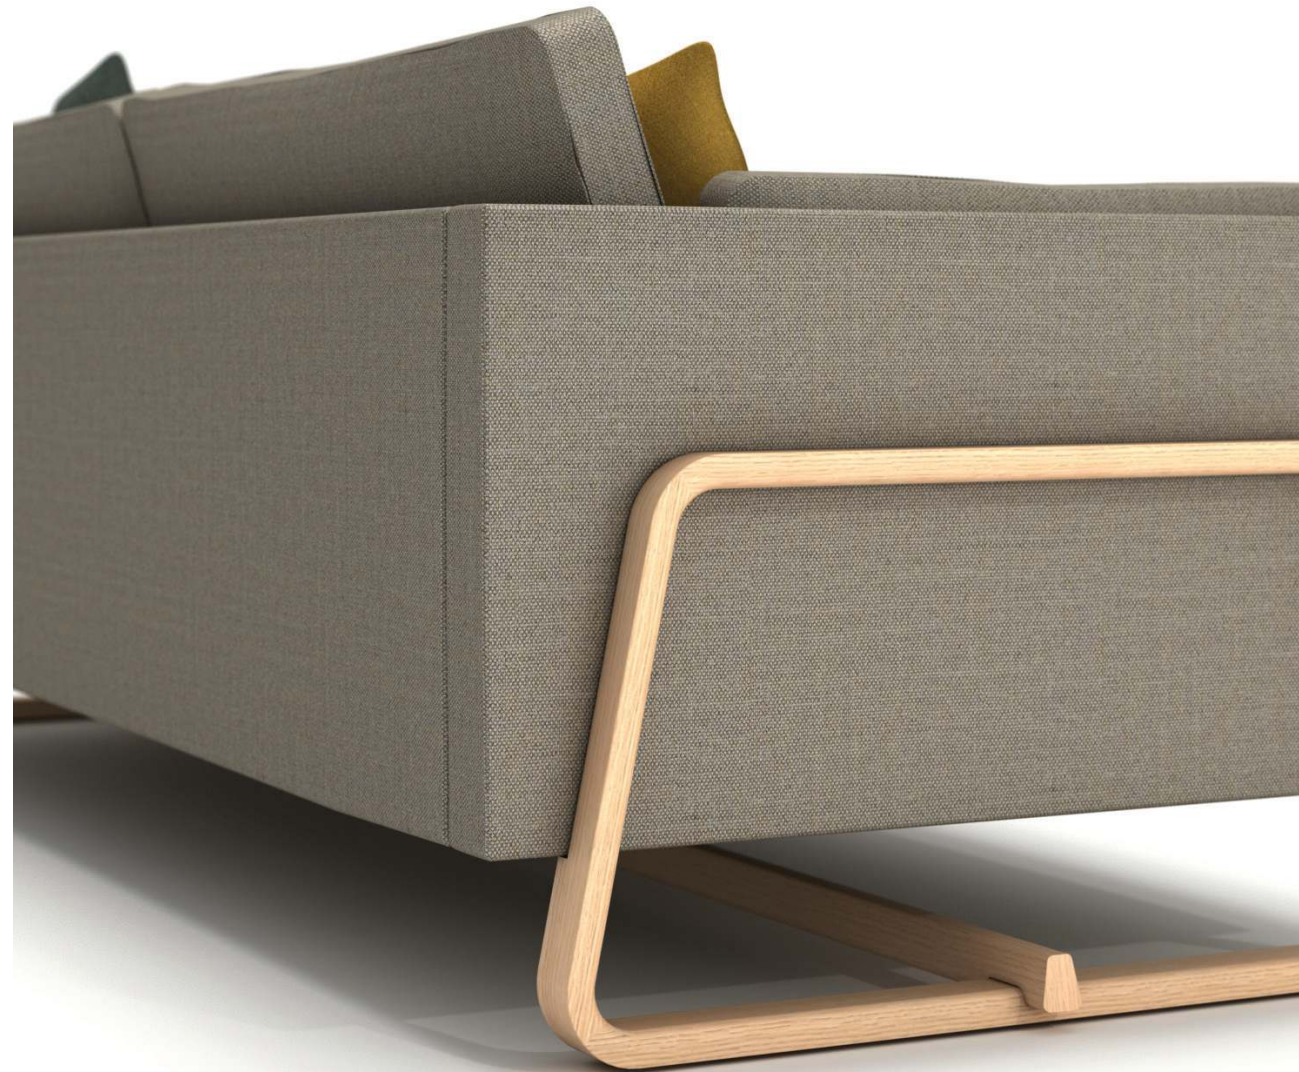

Stain & colour options on frame

Seat, back & table available in any position

10 year guarantee

Made with FSC approved wood

THEO LOUNGE

Sept 2014

780 x 750 x 820

1000 x 880 x 750

1600 x 880 x 750

2200 x 880 x 750

THEO LOUNGE

Various fabric options available

Chair available in two widths - club chair & armchair

Stain & colour options on frame

Sofa available in two widths - 2 seat & 3 seat