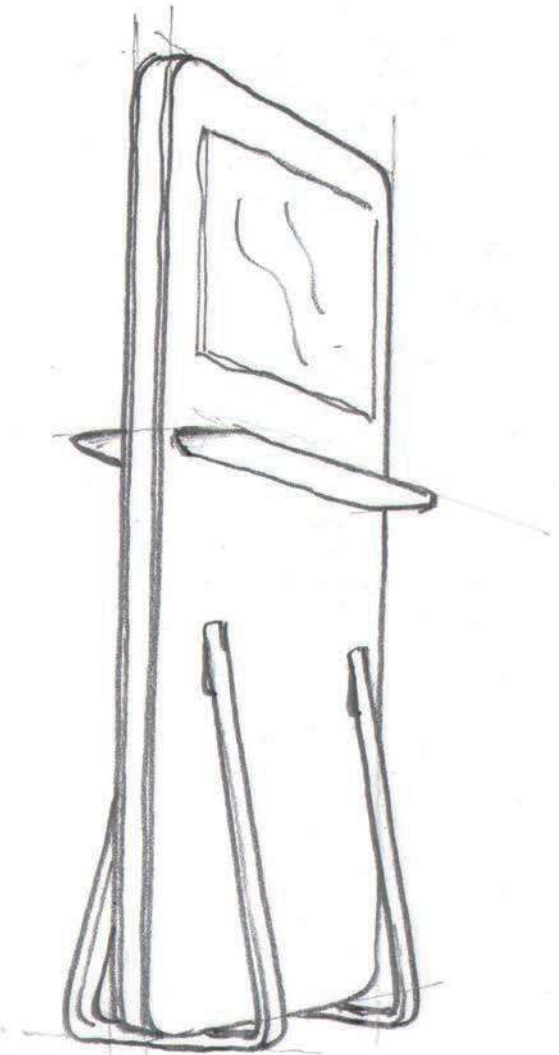

Credenza available with drawers

Stain & colour options

10 year guarantee

Made with FSC approved wood

THEO MEDIA SCREEN

Set 1016

THEO MEDIA SCREEN

 Two heights available 1525 - 1825mm

 Power & data options

 Recommended TV size of 40"

 Stain & colour options

 10 year guarantee

 Made with FSC approved wood

THEO MODULAR

Scat 1618

Modular
2, 3, 4 & 5 seaters available
Tables, seats & backs can be put in any position