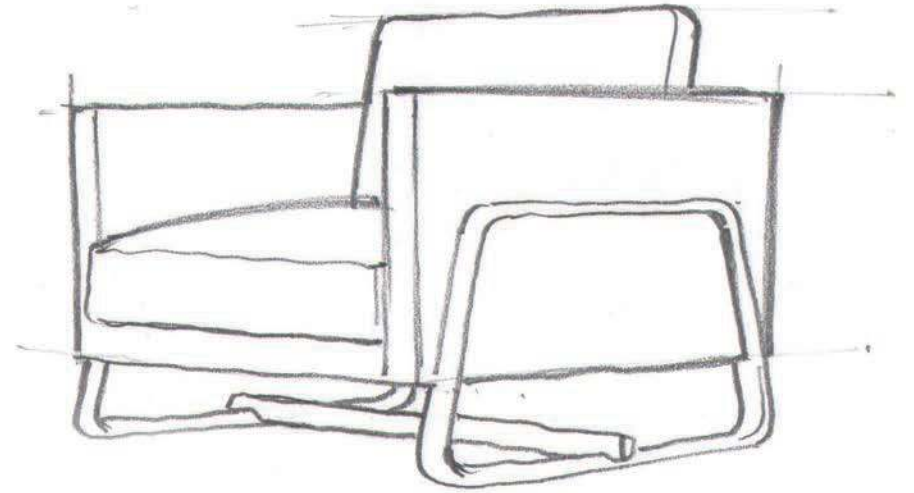

Stain & colour options on frame

Seat, back & table available in any position

10 year guarantee

Made with FSC approved wood

THEO LOUNGE

Sept 2014

780 x 750 x 820

1000 x 880 x 750

1600 x 880 x 750

2200 x 880 x 750

THEO LOUNGE

Various fabric options available

Chair available in two widths - club chair & armchair

Stain & colour options on frame

Sofa available in two widths - 2 seat & 3 seat