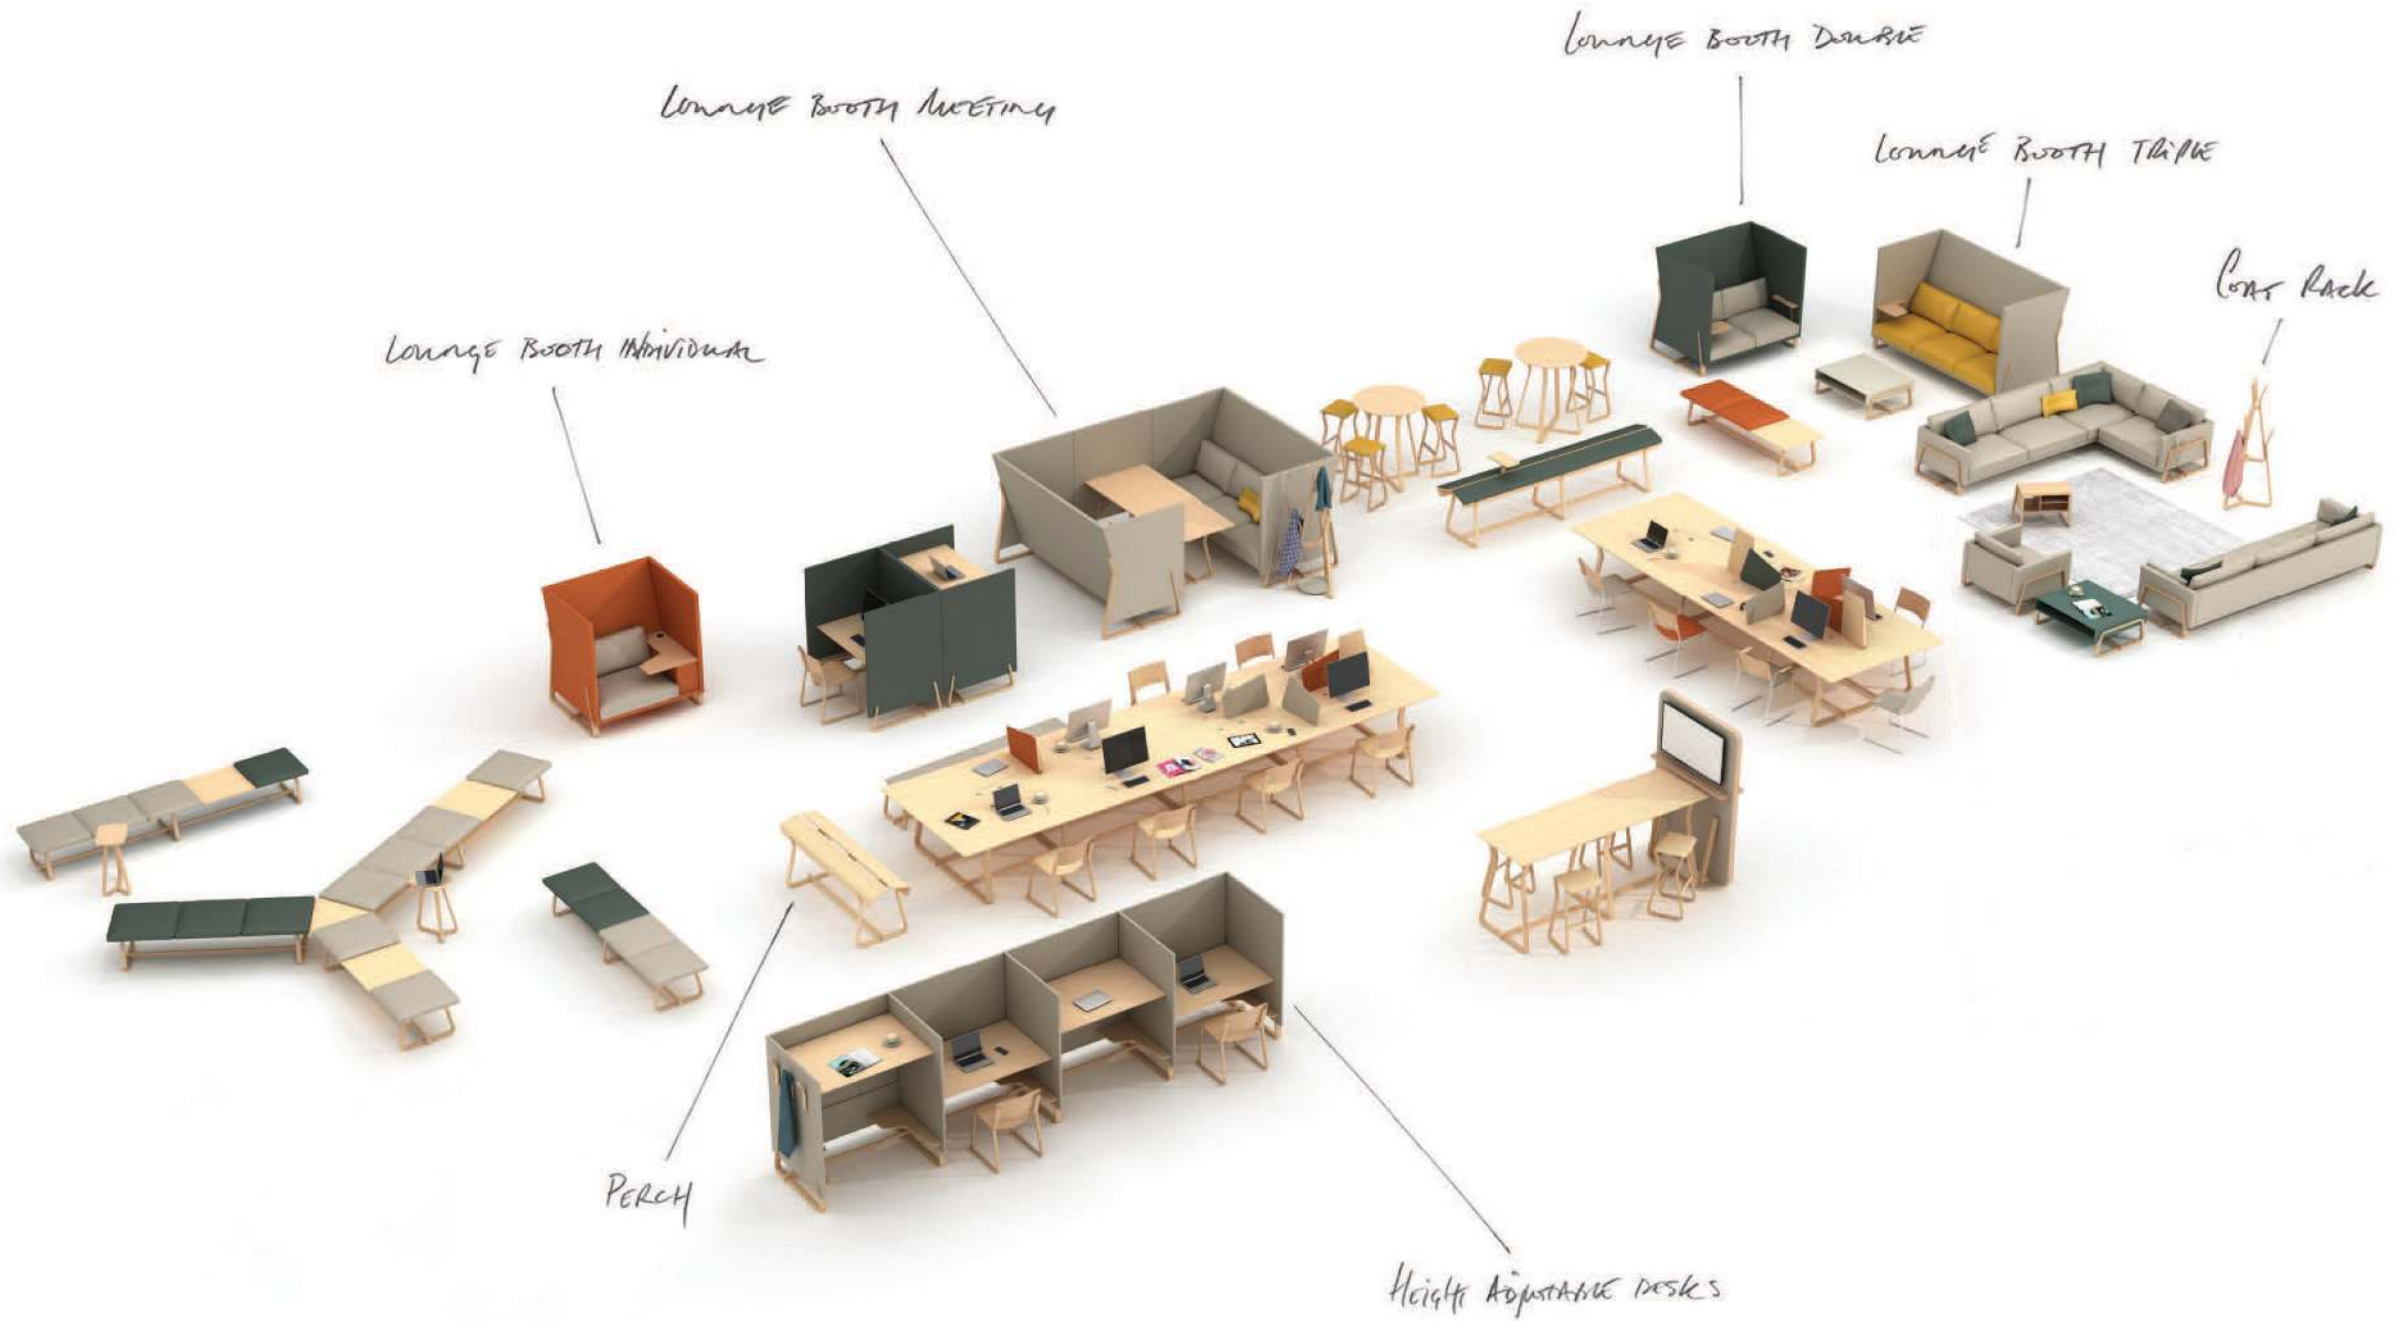

Lounge Sofa 3 Meter

Perch

Round High Table

Laptop Table

Coat Rack

NOTABLE PROJECTS

The Royal Albert Hall, London, UK
Tate Modern, London, UK
The Co-operative Group HQ, One Angel Square, Manchester, UK
– BREEAM Outstanding Accreditation
Bishop Selwyn Chapel, New Zealand
Storey's Field Centre, University of Cambridge – RIBA National Award 2018
Trades Union Congress, London, UK
Norwich Cathedral, UK
Bath Abbey, UK
FM Global Insurance, Amsterdam & Madrid
PwC (PricewaterhouseCoopers), London & Jersey
CIMA (Chartered Institute of Management Accountants), London, UK
Leventis Gallery, Cyprus
Microsoft, Reading, UK
Manchester Metropolitan University, UK
Ropes & Gray, UK
Twickenham Stadium, London, UK – Home of England Rugby
School of Sport, Exercise and Health Sciences, Loughborough University, UK
HSBC, Sheffield, UK
Christian Central Church, Hong Kong, China
Holy Trinity Cathedral, Auckland, New Zealand
Moe Kirke, Trøndelag, Norway
Church of the Ascension, New York, USA
Normandale Evangelical Lutheran Church, Minneapolis, USA