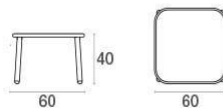

### Description

Code: **507**  
Typology: **Coffee Tables**  
Collection: **Yard**

Static Load: 200 Kg  
Shape: Square

### Technical Info

Width: **60 cm**  
Depth: **60 cm**  
Height: **40 cm**  
Weight: **4 Kg**  
Static Load: **200 Kg**

### Packaging

Packages: **1**  
Pieces for pack: **1**  
Dimensions: **63x11.5x63 cm**  
Volume: **0.046 mc**

Polyethylene bag and cardboard box

Yard / Coffee table 60x60  
Design / Stefan Diez

### Technical Info

Width: □ **50 cm**  
Depth: □ **50 cm**  
Height: **50 cm**  
Weight: **3.50 Kg**  
Static Load: **100 Kg**