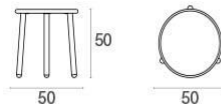

## Yard / Aluminum low table □50 Design / Stefan Diez

The woven elastic straps, joined in an innovative way to the sophisticated aluminium frame, give life to a collection defined by outstanding, eclectic style and superb comfort, perfectly suitable for outdoor uses. Yard is a complete range of furniture, made up of a chair, armchair, fixed tables, relaxing armchairs, coffee tables of various sizes and a sunbed. The signature feature of the Yard collection is the way it mixes materials, such as stainless steel or ash with aluminium. The collection is completed with counter tables of various sizes, for both contract and residential settings.

### Description

Code: **509**  
Typology: **Coffee Tables**  
Collection: **Yard**

Static Load: 100 Kg  
Shape: Round

### Technical Info

Width: □ **50 cm**  
Depth: □ **50 cm**  
Height: **50 cm**  
Weight: **3.50 Kg**  
Static Load: **100 Kg**