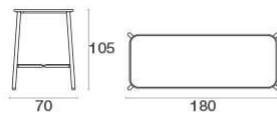

Yard / High table with 180x70 aluminum top
Design / Stefan Diez

Test
EN581-1 / EN581-3

The woven elastic straps, joined in an innovative way to the sophisticated aluminium frame, give life to a collection defined by outstanding, eclectic style and superb comfort, perfectly suitable for outdoor uses. Yard is a complete range of furniture, made up of a chair, armchair, fixed tables, relaxing armchairs, coffee tables of various sizes and a sunbed. The collection is completed with counter tables of various sizes, for both contract and residential settings.

Description

Code: **538**
Typology: **High**
Collection: **Yard**

Static Load: 200 Kg
Test: EN581-1 / EN581-3
Shape: Rectangular

Technical Info

Width: **180 cm**
Depth: **70 cm**
Height: **105 cm**
Weight: **24 Kg**
Static Load: **200 Kg**

Packaging

Packages: **1**
Pieces for pack: **1**
Dimensions: **190x16x80 cm**
Volume: **0.243 mc**

Polyethylene bag and cardboard box

Yard / High table with 180x70 aluminum top
Design / Stefan Diez

Test
EN581-1 / EN581-3