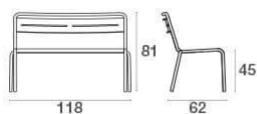

Depth: **69.5 cm**

Height: **74 cm**

Weight: **10.8 Kg**

Static Load: **200 kg**

Packaging

Packages: **1**

Pieces for pack: **2**

Dimensions: **82x77x77 cm**

Description

Code: **1363**

Typology: **Armchairs**

Collection: **Star**

Stackable: 8

Static Load: 200 kg

Technical Info

Width: **73.5 cm**

Depth: **69.5 cm**

Height: **74 cm**

Weight: **6.3 Kg**

Static Load: **200 kg**

Packaging

Packages: **1**

Pieces for pack: **2**

Dimensions: **82x77x77 cm**