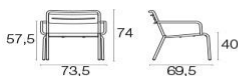

Description

Code: **165**

Typology: **Armchairs**

Collection: **Star**

Stackable: 8

Static Load: 200 kg

Technical Info

Width: **73.5 cm**

Depth: **69.5 cm**

Height: **74 cm**

Weight: **10.8 Kg**

Static Load: **200 kg**

Packaging

Packages: **1**

Pieces for pack: **2**

Dimensions: **82x77x77 cm**

Depth: **69.5 cm**

Height: **74 cm**

Weight: **6.3 Kg**

Static Load: **200 kg**

Packaging

Packages: **1**

Pieces for pack: **2**

Dimensions: **82x77x77 cm**