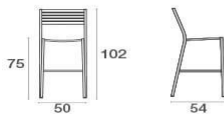

Segno / Barstool Design / Aldo Ciabatti

Segno defining element is simplicity: Segno, a collection which relies on horizontal lines as its identifying feature. Available in two different sizes, the versatile Segno bench, with its distinctive line motif, is the perfect seating element for those who love simple design and comfort.

Description

Code: **264**
Typology: **Barstools**
Collection: **Segno**

Stackable: 8
Static Load: 100 Kg
Seat Height: 75 cm

Technical Info

Width: **52 cm**
Depth: **53 cm**
Height: **84 cm**
Weight: **9 Kg**
Static Load: **100 Kg**

Packaging

Packages: **1**
Pieces for pack: **4**
Dimensions: **121x68x53 cm**
Volume: **0.436 mc**

Polyethylene bag and cardboard box

Segno / Barstool
Design / Aldo Ciabatti

Colors

Military Green

Antique Iron