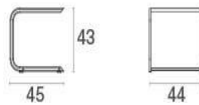

Holly / Coffe table 44x45 Design /

With its simple, modern and linear style, the Holly sunbed, made in aluminium, is easy to use and to move. Holly adds a touch of originality to every kind of setting, from the beach to the swimming pool, from the private garden to large green outdoor spaces. Holly is accompanied by a two-shelves table to complete and enhance its functionality, with contemporary lines and harmonious design.

Description

Code: **196**
Typology: **Coffee Tables**
Collection: **Holly**

Static Load: 100 Kg
Shape: Rectangular

Technical Info

Width: **44 cm**
Depth: **45 cm**
Height: **43 cm**
Weight: **2.90 Kg**
Static Load: **100 Kg**

Packaging

Packages: **1**
Pieces for pack: **2**
Dimensions: **55x48x50 cm**
Volume: **0.131 mc**

Polyethylene bag and cardboard box

Holly / Coffe table 44x45
Design /

Colors

22

Antique Iron

23