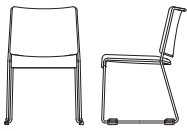

Dimensions and Weight

GENE-LN / GENE-LS