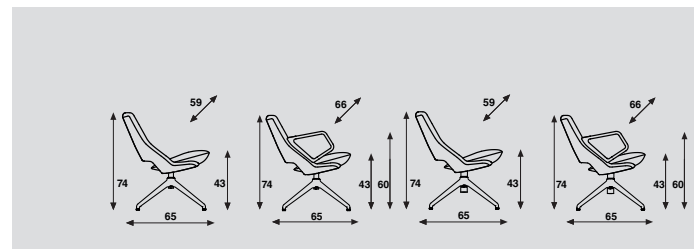

Zuma Low Back, 5-legged with castors

models	5-legged, swiveling without arms	5-legged, swiveling with arms	Flex 5-legged, swiveling without arms with tilt mecha-nism	Flex 5-legged, swiveling with arms with tilt mecha-nism
width	65cm	65cm	65cm	65cm
meterage	200cm	200cm	200cm	200cm
weight				
packing	0,46m3	0,46m3	0,46m3	0,46m3

Zuma Low back Lounge

Artifort®

Patrick Norguet | 2017

Base:

Zuma Low back Lounge

- Star-base
- Swiveling with or without returnmechanism.
- Finish: structure powder coat. Or base in aluminum polished.
- Standard with black plastic gliders
- Seating height 43cm
- Relaxed seat angle: 12°

- Upholstery category **1 2 3 4 5**

Zuma Low back, star-base

models	star-base, swiveling, without return-mechanism, without arms	star-base, swiveling, without return-mechanism, with arms	star-base, swiveling, with return-mechanism, without arms	star-base, swiveling, with return-mechanism, with arms
width	59cm	66cm	59cm	66cm
meterage	200cm	200cm	200cm	200cm
weight				
packing	0,46m3	0,46m3	0,46m3	0,46m3

Zuma High Back

Artifort®

Patrick Norguet | 2017

Base:

Zuma High back

- Star-base
- Swiveling with or without return mechanism.
- Finish: structure powder coat. Or base in aluminum polished.
- Standard with black plastic gliders
- Seating height 48cm
- Active seat angle: 3,5°