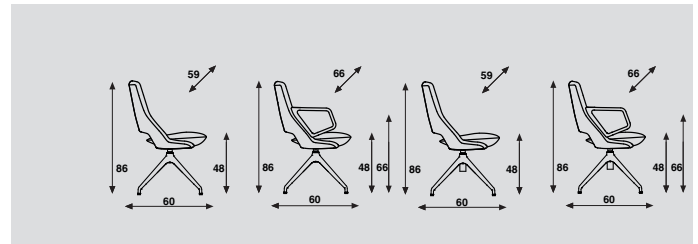

or

Zuma Low back with castors

- 5-legged base
- Height adjustable,
- Base in structure powder coat or polished aluminum. If the base is polished, then the operating mechanism under the seat is always made of polished aluminum. If the base is powder coated, the operating mechanism under the seat is always carried out in black. Gas spring always chromed.
- With castors soft (for hard floors), breaking or with castors hard (for soft floors), breaking
- Without tilt mechanism.
- Active seat angel: 3,5°

or

Zuma Low back with castors Flex

- 5-legged base
- Height adjustable,
- Base in structure powder coat or polished aluminum. If the base is polished, then the operating mechanism under the seat is always made of polished aluminum. If the base is powder coated, the operating mechanism under the seat is always carried out in black. Gas spring always chromed.
- With castors soft (for hard floors), breaking or with castors hard (for soft floors), breaking
- With tilt mechanism.
- Variable seat angel: 3,5°

- Upholstery category **1 2 3 4 5**

Zuma Low Back, star-base

models	star-base, swiveling, without return-mechanism, without arms	star-base, swiveling, without return-mechanism, with arms	star-base, swiveling, with returnmecha-nism, without arms	star-base, swiveling, with returnmecha-nism, with arms
width	59cm	66cm	59cm	66cm
meterage	200cm	200cm	200cm	200cm
weight				
packing	0,46m3	0,46m3	0,46m3	0,46m3

Zuma Low Back, 5-legged with castors

models	5-legged, swiveling without arms	5-legged, swiveling with arms	Flex 5-legged, swiveling without arms with tilt mecha-nism	Flex 5-legged, swiveling with arms with tilt mecha-nism
width	65cm	65cm	65cm	65cm
meterage	200cm	200cm	200cm	200cm
weight				
packing	0,46m3	0,46m3	0,46m3	0,46m3