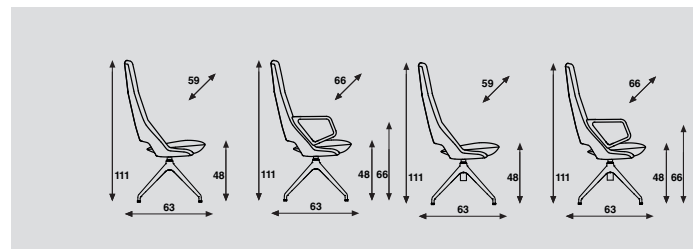

- Upholstery category **1 2 3 4 5**

Zuma High Back, star-base

models	star-base, swiveling, without return-mechanism, without arms	star-base, swiveling, without return-mechanism, with arms	star-base, swiveling, with return-mechanism, without arms	star-base, swiveling, with return-mechanism, with arms
width	59cm	66cm	59cm	66cm
meterage	210cm	210cm	210cm	210cm
weight				
packing	0,61m3	0,61m3	0,61m3	0,61m3

Zuma High Back, 5-legged with castors

models	5-legged, swiveling without arms	5-legged, swiveling with arms	Flex 5-legged, swiveling without arms with tilt mechanism	Flex 5-legged, swiveling with arms with tilt mechanism
width	65cm	65cm	65cm	65cm
meterage	210cm	210cm	210cm	210cm
weight				
packing	0,61m3	0,61m3	0,61m3	0,61m3