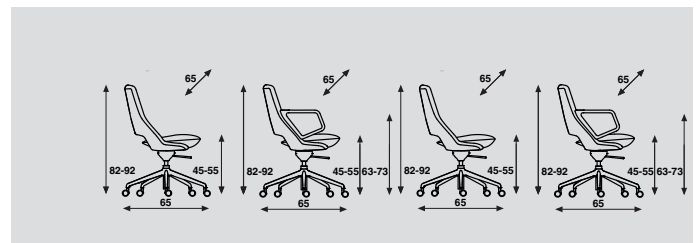

or

Zuma Low back with castors Flex

- 5-legged base
- Height adjustable,
- Base in structure powder coat or polished aluminum. If the base is polished, then the operating mechanism under the seat is always made of polished aluminum. If the base is powder coated, the operating mechanism under the seat is always carried out in black. Gas spring always chromed.
- With castors soft (for hard floors), breaking or with castors hard (for soft floors), breaking
- With tilt mechanism.
- Variable seat angel: 3,5°

- Upholstery category **1 2 3 4 5**

Zuma Low Back, star-base

models	star-base, swiveling, without return-mechanism, without arms	star-base, swiveling, without return-mechanism, with arms	star-base, swiveling, with returnmecha-nism, without arms	star-base, swiveling, with returnmecha-nism, with arms
width	59cm	66cm	59cm	66cm
meterage	200cm	200cm	200cm	200cm
weight				
packing	0,46m3	0,46m3	0,46m3	0,46m3

Zuma Low Back, 5-legged with castors

models	5-legged, swiveling without arms	5-legged, swiveling with arms	Flex 5-legged, swiveling without arms with tilt mecha-nism	Flex 5-legged, swiveling with arms with tilt mecha-nism
width	65cm	65cm	65cm	65cm
meterage	200cm	200cm	200cm	200cm
weight				
packing	0,46m3	0,46m3	0,46m3	0,46m3

Zuma Low back Lounge

Artifort®

Patrick Norguet | 2017

Base:

Zuma Low back Lounge

- Star-base
- Swiveling with or without returnmechanism.
- Finish: structure powder coat. Or base in aluminum polished.
- Standard with black plastic gliders
- Seating height 43cm
- Relaxed seat angle: 12°