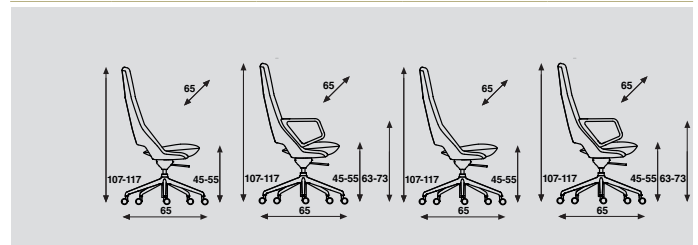

- Upholstery category **1 2 3 4 5**

Zuma High Back, star-base

models	star-base, swiveling, without return-mechanism, without arms	star-base, swiveling, without return-mechanism, with arms	star-base, swiveling, with return-mechanism, without arms	star-base, swiveling, with return-mechanism, with arms
width	59cm	66cm	59cm	66cm
meterage	210cm	210cm	210cm	210cm
weight				
packing	0,61m3	0,61m3	0,61m3	0,61m3

Zuma High Back, 5-legged with castors

models	5-legged, swiveling without arms	5-legged, swiveling with arms	Flex 5-legged, swiveling without arms with tilt mechanism	Flex 5-legged, swiveling with arms with tilt mechanism
width	65cm	65cm	65cm	65cm
meterage	210cm	210cm	210cm	210cm
weight				
packing	0,61m3	0,61m3	0,61m3	0,61m3