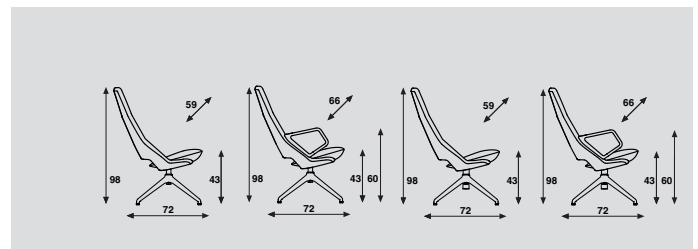

Zuma High Back, 5-legged with castors

models	5-legged, swiveling without arms	5-legged, swiveling with arms	Flex 5-legged, swiveling without arms with tilt mechanism	Flex 5-legged, swiveling with arms with tilt mechanism
width	65cm	65cm	65cm	65cm
meterage	210cm	210cm	210cm	210cm
weight				
packing	0,61m3	0,61m3	0,61m3	0,61m3

Zuma High back Lounge

Artifort®

Patrick Norguet | 2017

Base:

Zuma High back Lounge

- Star-base
- Swiveling with or without returnmechanism.
- Finish: structure powder coat. Or base in aluminum polished.
- Standard with black plastic gliders
- Seating height 43cm
- Relaxed seat angle: 12°

Body:

- Steel wire framework
- Covered with moulded foam

Upholstery:

Depending on the chosen upholstery, after a while pleats will appear. This cannot be avoided.

Decorative stitching (cross stitch) possible in black, white, grey and beige.

- Upholstery category ① ② ③ ④ ⑤

Zuma High back, star-base

models	star-base, swiveling, without return-mechanism, without arms	star-base, swiveling, without return-mechanism, with arms	star-base, swiveling, with return-mechanism, without arms	star-base, swiveling, with return-mechanism, with arms
width	59cm	66cm	59cm	66cm
meterage	210cm	210cm	210cm	210cm
weight				
packing	0,61m3	0,61m3	0,61m3	0,61m3