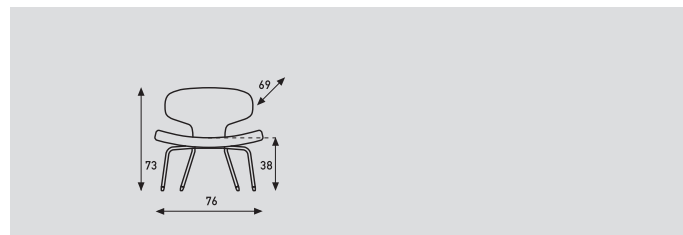

Libel

René Holten | 2000

Artifort®

Base:

- White steel Ø 19x2mm.
- Chromium or powder coat.
- Black plastic gliders.

Seat- and back:

- Shell of pressed beech.
- Covered with moulded foam.

Upholstery:

- Upholstery category **2 3 4 5**

Libel

models	chair without arm
meterage	195cm
weight	15kg
packing	0,64m3