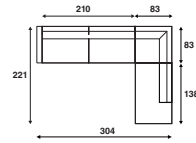

FC 361
304 x 221 cm