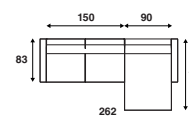

## Connection element

**FC 312**  
Connection element right  
213 x 83 cm

**FC 313**  
Connection element left  
213 x 83 cm

## Configurations

**FC 350**  
262 x 138 cm

**FC 352**  
292 x 138 cm

**FC 354**  
322 x 138 cm

**FC 351**  
262 x 138 cm

**FC 353**  
292 x 138 cm

**FC 355**  
322 x 138 cm

\*All sizes mentioned are standard sizes. When choosing a wide armrest, the size will deviate.