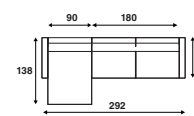

## Connection element

**FC 312**  
Connection element right  
213 x 83 cm

**FC 313**  
Connection element left  
213 x 83 cm

## Configurations

**FC 350**  
262 x 138 cm

**FC 352**  
292 x 138 cm

**FC 354**  
322 x 138 cm

**FC 351**  
262 x 138 cm

**FC 353**  
292 x 138 cm

**FC 355**  
322 x 138 cm

\*All sizes mentioned are standard sizes. When choosing a wide armrest, the size will deviate.