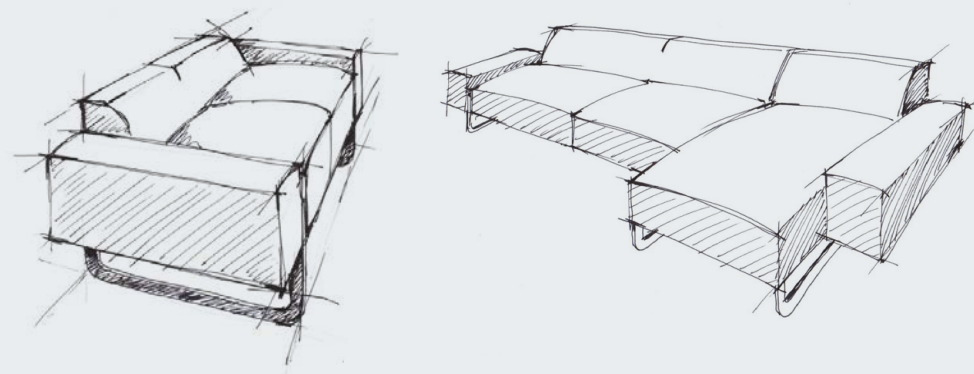

Dutch designer René Holten (1961) lives and works in Maastricht. He founded his own design studio in 1997 and has with Artifort since 1993. Since then he has made an essential contribution to the ever-growing Artifort collection, with award-winning designs such as the DoDo, Libel and Low Lotus armchairs.

'For me, a sofa is a reflection of the residents and users of an interior. The size of the sofa alone makes its shape, material and colour a defining factor in a room. The Mare sofa was conceived with this in mind and has been expanded with the addition of new elements over the years. The Mare adapts to the needs at hand with a timeless design that offers a functional blend of warm and soft, striking, comfortable, luxurious, durable, modern and personal.'