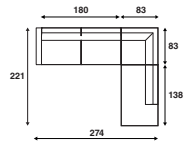

FC 359
274 x 221 cm