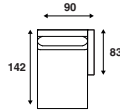

## Coffee table

**Table**  
81 x 81 cm

**Table**  
135 x 81 cm

**Table**  
115 x 115 cm

## Sofa

**LC 304**  
**Sofa 2-seater**  
149 x 86 cm

**LC 305**  
**Sofa 2.2-seater**  
175 x 86 cm

**LC 306**  
**Sofa 2.5-seater**  
204 x 86 cm

**LC 307**  
**Sofa 3-seater**  
235 x 86 cm

\*All sizes mentioned are standard sizes. When choosing a wide armrest, the size will deviate.

## Chaise longue

**LC 308**  
Chaise longue right  
142 x 90 cm

**LC 309**  
Chaise longue left  
142 x 90 cm

## Connection element

**LC 312**  
Connection element right  
213 x 86 cm

**LC 313**  
Connection element left  
213 x 86 cm