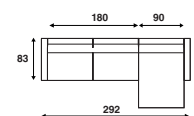

## Connection element

**FC 312**  
Connection element right  
213 x 83 cm

**FC 313**  
Connection element left  
213 x 83 cm

## Configurations

**FC 350**  
262 x 138 cm

**FC 352**  
292 x 138 cm

**FC 354**  
322 x 138 cm

**FC 351**  
262 x 138 cm

**FC 353**  
292 x 138 cm

**FC 355**  
322 x 138 cm

\*All sizes mentioned are standard sizes. When choosing a wide armrest, the size will deviate.