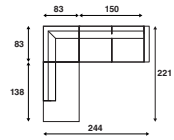

FC 356
244 x 221 cm