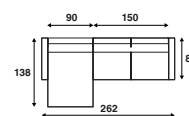

## Connection element

**FC 312**  
Connection element right  
213 x 83 cm

**FC 313**  
Connection element left  
213 x 83 cm

## Configurations

**FC 350**  
262 x 138 cm

**FC 352**  
292 x 138 cm

**FC 354**  
322 x 138 cm

**FC 351**  
262 x 138 cm

**FC 353**  
292 x 138 cm

**FC 355**  
322 x 138 cm

\*All sizes mentioned are standard sizes. When choosing a wide armrest, the size will deviate.