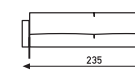

## Coffee table

**Table**  
81 x 81 cm

**Table**  
135 x 81 cm

**Table**  
115 x 115 cm

## Sofa

**FC 304**  
**Sofa 2-seater**  
149 x 83 cm

**FFC 305**  
**Sofa 2.2-seater**  
175 x 83 cm

**FC 306**  
**Sofa 2.5-seater**  
204 x 83 cm

**FC 307**  
**Sofa 3-seater**  
235 x 83 cm

\*All sizes mentioned are standard sizes. When choosing a wide armrest, the size will deviate.