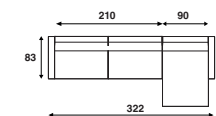

## Connection element

**FC 312**  
Connection element right  
213 x 83 cm

**FC 313**  
Connection element left  
213 x 83 cm

## Configurations

**FC 350**  
262 x 138 cm

**FC 352**  
292 x 138 cm

**FC 354**  
322 x 138 cm

**FC 351**  
262 x 138 cm

**FC 353**  
292 x 138 cm

**FC 355**  
322 x 138 cm

\*All sizes mentioned are standard sizes. When choosing a wide armrest, the size will deviate.