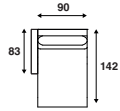

## Coffee table

**Table**  
81 x 81 cm

**Table**  
135 x 81 cm

**Table**  
115 x 115 cm

## Sofa

**LC 304**  
**Sofa 2-seater**  
149 x 86 cm

**LC 305**  
**Sofa 2.2-seater**  
175 x 86 cm

**LC 306**  
**Sofa 2.5-seater**  
204 x 86 cm

**LC 307**  
**Sofa 3-seater**  
235 x 86 cm

\*All sizes mentioned are standard sizes. When choosing a wide armrest, the size will deviate.

## Chaise longue

**LC 308**  
Chaise longue right  
142 x 90 cm

**LC 309**  
Chaise longue left  
142 x 90 cm