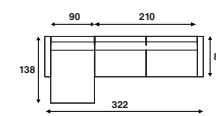

## Connection element

**FC 312**  
Connection element right  
213 x 83 cm

**FC 313**  
Connection element left  
213 x 83 cm

## Configurations

**FC 350**  
262 x 138 cm

**FC 352**  
292 x 138 cm

**FC 354**  
322 x 138 cm

**FC 351**  
262 x 138 cm

**FC 353**  
292 x 138 cm

**FC 355**  
322 x 138 cm

\*All sizes mentioned are standard sizes. When choosing a wide armrest, the size will deviate.