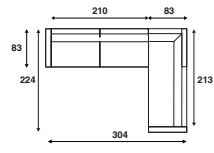

## Configurations

**FC 350**  
262 x 138 cm

**FC 352**  
292 x 138 cm

**FC 354**  
322 x 138 cm

**FC 351**  
262 x 138 cm

**FC 353**  
292 x 138 cm

**FC 355**  
322 x 138 cm

\*All sizes mentioned are standard sizes. When choosing a wide armrest, the size will deviate.

**FC 366**  
296 x 213 cm

\*All sizes mentioned are standard sizes.  
When choosing a wide armrest, the size will deviate.

**FC 373**  
244 x 224 cm

**FC 375**  
274 x 224 cm

**FC 377**  
304 x 224 cm

**FC 374**  
244 x 224 cm