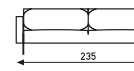

## Sofa

**LC 304**  
**Sofa 2-seater**  
149 x 86 cm

**LC 305**  
**Sofa 2.2-seater**  
175 x 86 cm

**LC 306**  
**Sofa 2.5-seater**  
204 x 86 cm

**LC 307**  
**Sofa 3-seater**  
235 x 86 cm

\*All sizes mentioned are standard sizes. When choosing a wide armrest, the size will deviate.