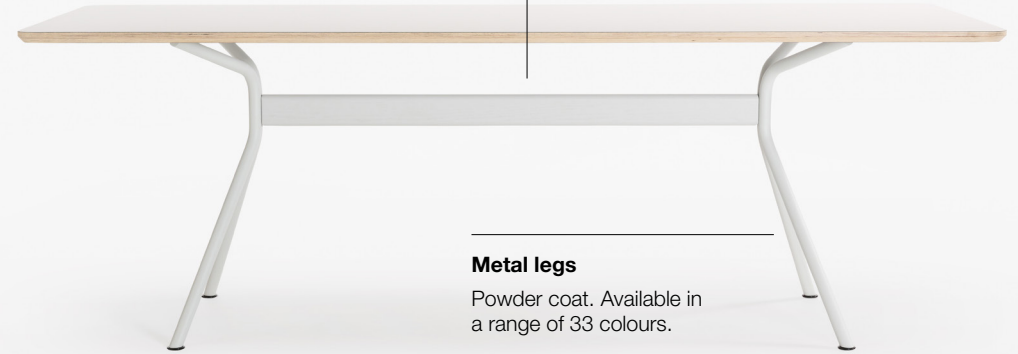

Beso Tables have a form language that is both sculptural and elegant as it is architectural.

Beso Table 260 x 110 cm | electrification position A

Collection

The table top is made of plywood with a top layer of oak veneer or laminate Fenix (Arpa). A number of dimensions can be made of solid oak wood or solid core Arpa Fenix.

Beso Table | round
H 75 cm

Ø 120 cm
Ø 130 cm
Ø 140 cm

Table top is also available in solid oak wood and solid core Arpa Fenix.

Beso Table | rectangle
H 75 cm

L 180 x W 90 cm
L 200 x W 90 cm
L 220 x W 90 cm

Table top is also available in solid oak wood and solid core Arpa Fenix.

L 240 x W 110 cm
L 260 x W 110 cm
L 280 x W 110 cm
L 300 x W 110 cm

Table top is also available in solid oak wood.

Electrification

Beso Table | rectangle
H 75 cm

L 260 x W 140 cm
L 260 x W 160 cm
L 300 x W 140 cm
L 300 x W 160 cm

Base with rectangular double solid oak wood beam.

Electrification

Materials

Solid oak wood beam

With a Fenix table top, the oak beam is lacquered in the same colour as the chosen powder coat colour. When choosing a wooden table top, the wooden beam is in the same finish.