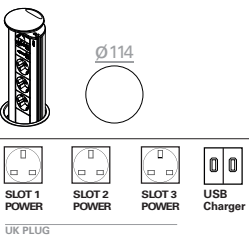

**IN-SURFACE SOCKET POWERS
ANSCHLUSSSYSTEM IN DERTISCHPLATTE**

Socket tower mounted in the table top. The hidden system manually rises with a slight push. Valid for Reverse tables with bases Reverse 38, 50 and 60. Available in silver, white or black color, for for other finishing, contact the Customer Department.

Anschlussssystem mit der Tischplattenoberfläche integriert. Das versteckte elektrische System steigt manuell wenn man drückt. Erhältlich für Untergestelle Reverse 38, 50 und 60. Es wird in der Ausführung silber, weiss oder schwarz, Für weitere Ausführungen, setzen Sie sich mit unserer Verkaufsabteilung in Verbindung.

PS0797

PS0798

1 POWER BOXES DISTRIBUTION POWER BOX VERTEILUNG

In tables with only one Reverse base power box can't be centered with the base. In tables with more than one base, by default power box is placed in the center of the table and in lengthwise direction. If more than one power box is installed, inform the Customer Department about the desired position.

Bei Tischen mit mehr als einem Untergestell wird die Power-Box in der Mitte des Tisches und in Längsrichtung positioniert. Wenn mehr als eine Power-Box bestellt wird, muss die gewünschte Position mitgeteilt.

2 WIRING MANAGEMENT KABEL-VERWALTUNG

Wire pass through an aluminum grommet keeping it hidden. By default color is silver, for other finishings ask the Customer Department.

Das Kabel geht durch eine Aluminium-Tülle. Die Standardausführung ist silber, für weitere Ausführungen setzen Sie sich mit unserer Verkaufsabteilung in Verbindung.

**OPTIONAL PREINSTALLED WIRING
VOR-VERKABELUNG**

IN0006