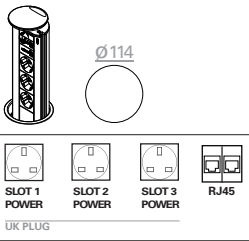

**IN-SURFACE SOCKET POWERS
ANSCHLUSSSYSTEM IN DERTISCHPLATTE**

Socket tower mounted in the table top. The hidden system manually rises with a slight push. Valid for Reverse tables with bases Reverse 38, 50 and 60. Available in silver, white or black color, for for other finishing, contact the Customer Department.

Anschlussssystem mit der Tischplattenoberfläche integriert. Das versteckte elektrische System steigt manuell wenn man drückt. Erhältlich für Untergestelle Reverse 38, 50 und 60. Es wird in der Ausführung silber, weiss oder schwarz, Für weitere Ausführungen, setzen Sie sich mit unserer Verkaufsabteilung in Verbindung.

PS0797

PS0798

1 POWER BOXES DISTRIBUTION POWER BOX VERTEILUNG

In tables with only one Reverse base power box can't be centered with the base. In tables with more than one base, by default power box is placed in the center of the table and in lengthwise direction. If more than one power box is installed, inform the Customer Department about the desired position.

Bei Tischen mit mehr als einem Untergestell wird die Power-Box in der Mitte des Tisches und in Längsrichtung positioniert. Wenn mehr als eine Power-Box bestellt wird, muss die gewünschte Position mitgeteilt.

2 WIRING MANAGEMENT KABEL-VERWALTUNG

Wire pass through an aluminum grommet keeping it hidden. By default color is silver, for other finishings ask the Customer Department.

Das Kabel geht durch eine Aluminium-Tülle. Die Standardausführung ist silber, für weitere Ausführungen setzen Sie sich mit unserer Verkaufsabteilung in Verbindung.

**OPTIONAL PREINSTALLED WIRING
VOR-VERKABELUNG**

IN0006