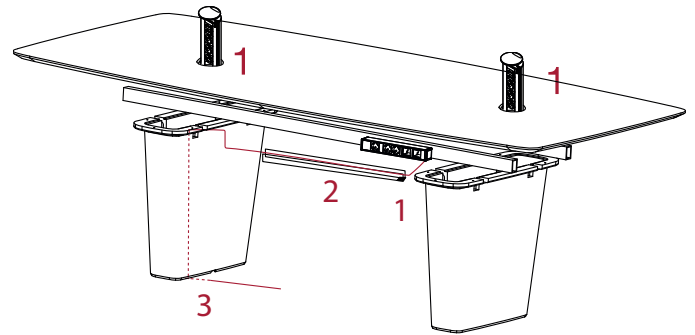

**IN-SURFACE SOCKET POWERS
ANSCHLUSSSYSTEM IN DERTISCHPLATTE**

Socket tower mounted in the table top. The hidden system manually rises with a slight push. Valid for Reverse tables with bases Reverse 38, 50 and 60. Available in silver, white or black color, for for other finishing, contact the Customer Department.

Anschlussssystem mit der Tischplattenoberfläche integriert. Das versteckte elektrische System steigt manuell wenn man drückt. Erhältlich für Untergestelle Reverse 38, 50 und 60. Es wird in der Ausführung silber, weiss oder schwarz, Für weitere Ausführungen, setzen Sie sich mit unserer Verkaufsabteilung in Verbindung.