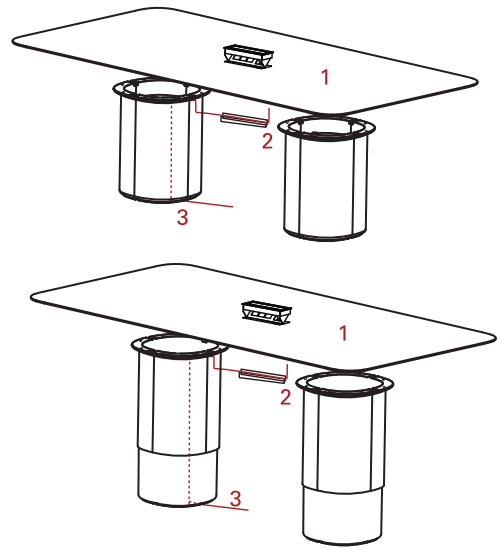

**IN-SURFACE POWER BOXES
POWER BOX IN DER TISCHPLATTE**

Aluminum power box mounted in the table top with a folding protective lid. It is served in anodized silver, black or white, for other finishing, contact the Customer Department. There are two power system sizes available and data slots can be customized according to the below diagram.

Einbaumodul aus Aluminium, integriert in der Oberfläche der Tischplatte, mit Klappdeckel. Ausführung in silber eloxiert, schwarz or weiss, für andere Ausführungen setzen Sie sich mit unserer Verkaufsabteilung in Verbindung. Verfügbar in zwei verschiedene Kastengrößen und mit konfigurierbare Anschlussmöglichkeiten.

1 POWER BOXES DISTRIBUTION POWER BOX VERTEILUNG

By standard, the position of the system will be in the central of the table, placed horizontally. When there are two system boxes, these will be separated 1/3 between them and placed horizontally. For other options, please contact the Customer Department.

Standardmässig wird das System in der Mitte des Tisches und in Längsrichtung montiert. Wenn zwei Systeme bestellt werden, werden diese in einem Abstand von 1/3 der Gesamtlänge des Tisches und in Längsrichtung positioniert. Für weitere Möglichkeiten, setzen Sie sich mit unserer Verkaufsabteilung in Verbindung.

2 WIRING MANAGEMENT KABEL-VERWALTUNG

Wire pass through an aluminum grommet keeping it hidden. By default color is silver, for other finishings ask the Customer Department.

Das Kabel geht durch eine Aluminium-Tülle. Die Standardausführung ist silber, für weitere Ausführungen setzen Sie sich mit unserer Verkaufsabteilung in Verbindung.

3 CABLE WAY OUT AUSGANG DES KABELS

The cable way out can be performed directly from the power system or through a canal in the base bottom, so that is hidden until it gets to the floor.

Der Kabelausgang wird direkt aus dem System selbst gemacht, so dass das Kabel bis zum Boden versteckt bleibt.

PS0737

PS0738

CHOOSE DATA PORT FOR DATA CUSTOM PORT SLOTS

* Only data

**OPTIONAL PREINSTALLED WIRING
VOR-VERKABELUNG**

IN0006

Preinstalled wiring consists in the addition of the necessary mechanisms to integrate power systems in the table, so that wiring is hidden until the way out in the door. Necessary grommet are included and 3m cable (from the power system). For other cable dimensions contact the Customer Department.

Die Vor-Verkabelung besteht aus den notwendigen Befestigungsmechanismen um das System in den Tisch zu kaschieren, so dass die Kabeln bis zum Schluss versteckt werden. Es sind die erforderlichen Tüllen und 3-Meter-Kabel enthalten. Für andere Kabellängen setzen Sie sich mit unserer Verkaufsabteilung in Verbindung.