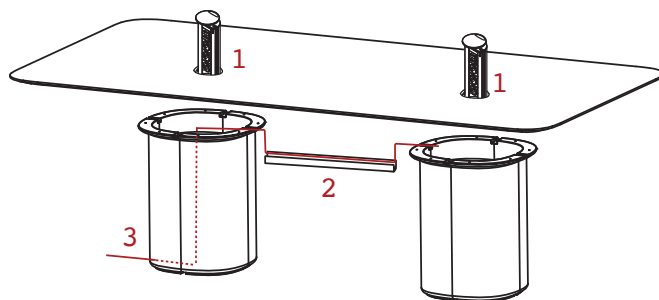

PS0798

1 POWER BOXES DISTRIBUTION POWER BOX VERTEILUNG

By standard, the position of the system will be in the central of the table, placed horizontally. When there are two system boxes, these will be separated 1/3 between them and placed horizontally. For other options, please contact the Customer Department.

Bei Tischen mit mehr als einem Untergestell wird die Power-Box in der Mitte des Tisches und in Längsrichtung positioniert. Wenn mehr als eine Power-Box bestellt wird, muss die gewünschte Position mitgeteilt.

2 WIRING MANAGEMENT KABEL-VERWALTUNG

Wire pass through an aluminum grommet keeping it hidden. By default color is silver, for other finishings ask the Customer Department.

Das Kabel geht durch eine Aluminium-Tülle. Die Standardausführung ist silber, für weitere Ausführungen setzen Sie sich mit unserer Verkaufsabteilung in Verbindung.

3 CABLE WAY OUT AUSGANG DES KABELS

The cable way out can be performed directly from the power system or through a canal in the base bottom, so that is hidden until it gets to the floor.

Der Kabelausgang wird direkt aus dem System selbst gemacht, so dass das Kabel bis zum Boden versteckt bleibt.

**OPTIONAL PREINSTALLED WIRING
VOR-VERKABELUNG**

IN0006

Preinstalled wiring consists in the addition of the necessary mechanisms to integrate power systems in the table, so that wiring is hidden until the way out in the floor. Necessary grommet are included and 3m cable (from the power system). For other cable dimensions contact the Sales Department. For each wire Reverse base, you must ask for une IN0006 to the Customer Department.

Die Vor-Verkabelung besteht aus den notwendigen Befestigungsmechanismen um das System in den Tisch zu kaschieren, so dass die Kabeln bis zum Schluss versteckt werden. Es sind die erforderlichen Tüllen und 3 -MeterKabel enthalten. Für jedes Untergestell ist ein IN0006 notwendig.