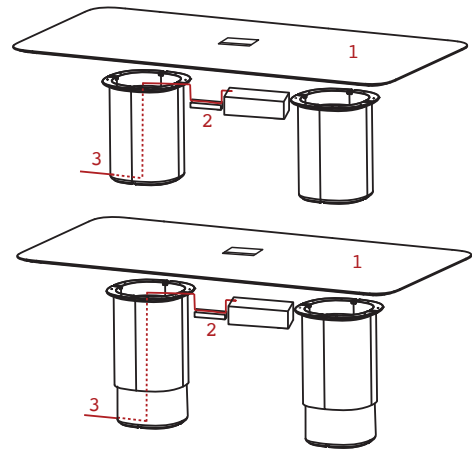

**INTEGRATED POWER BOXES
POWER BOX INTEGRIERT**

The black finish is integrated with the top. Its opening is towards both sides.

Das schwarze Finish ist mit der Oberseite integriert. Seine Öffnung ist nach beiden Seiten gerichtet.