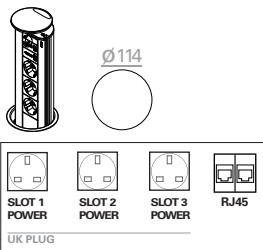

**IN-SURFACE SOCKET POWERS
ANSCHLUSSSYSTEM IN DER TISCHPLATTE**

Socket tower mounted in the table top. The hidden system manually rises with a slight push. Available in silver, white or black color, for for other finishing, contact the Customer Department.

Anschlussystem mit der Tischplattenoberfläche integriert. Das versteckte elektrische System steigt manuell wenn man drückt. Es wird in der Ausführung silber, weiss oder schwarz, Für weitere Ausführungen, setzen Sie sich mit unserer Verkaufsabteilung in Verbindung.

PS0797