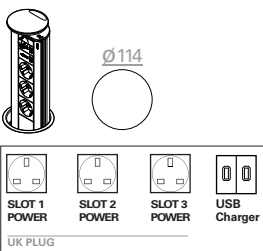

**IN-SURFACE SOCKET POWERS
ANSCHLUSSSYSTEM IN DER TISCHPLATTE**

Socket tower mounted in the table top. The hidden system manually rises with a slight push. Available in silver, white or black color, for for other finishing, contact the Customer Department.

Anschlussystem mit der Tischplattenoberfläche integriert. Das versteckte elektrische System steigt manuell wenn man drückt. Es wird in der Ausführung silber, weiss oder schwarz, Für weitere Ausführungen, setzen Sie sich mit unserer Verkaufsabteilung in Verbindung.

PS0797

PS0798

1 POWER BOXES DISTRIBUTION POWER BOX VERTEILUNG

By standard, the position of the system will be in the central of the table, placed horizontally. When there are two system boxes, these will be separated 1/3 between them and placed horizontally. For other options, please contact the Customer Department.

Bei Tischen mit mehr als einem Untergestell wird die Power-Box in der Mitte des Tisches und in Längsrichtung positioniert. Wenn mehr als eine Power-Box bestellt wird, muss die gewünschte Position mitgeteilt.

2 WIRING MANAGEMENT KABEL-VERWALTUNG

Wire pass through an aluminum grommet keeping it hidden. By default color is silver, for other finishings ask the Customer Department.

Das Kabel geht durch eine Aluminium-Tülle. Die Standardausführung ist silber, für weitere Ausführungen setzen Sie sich mit unserer Verkaufsabteilung in Verbindung.

3 CABLE WAY OUT AUSGANG DES KABELS

The cable way out can be performed directly from the power system or through a canal in the base bottom, so that is hidden until it gets to the floor.

Der Kabelausgang wird direkt aus dem System selbst gemacht, so dass das Kabel bis zum Boden versteckt bleibt.

**OPTIONAL PREINSTALLED WIRING
VOR-VERKABELUNG**

IN0006