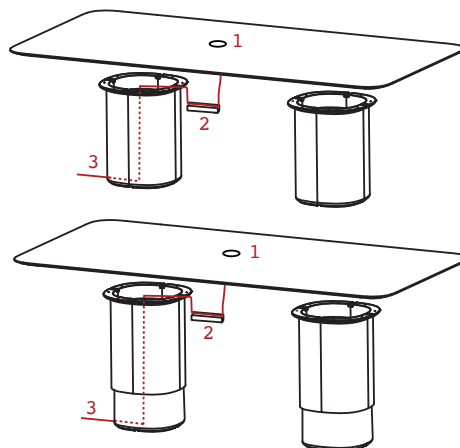

**IN-SURFACE POWER BOXES  
POWER BOX IN DER TISCHPLATTE**

It is a data dynamo with 2 amp dual charging USB. Available in two finish: black or white.

**PS0804**

**1 POWER BOXES DISTRIBUTION POWER BOX VERTEILUNG**