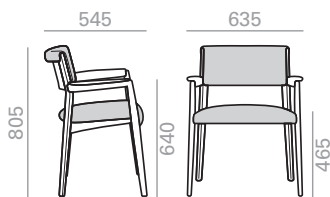

SO2043

Armchair with upholstered seat and backrest with solid beech wood frame. Wide version. Upholstered arm upcharge. A "bicolor" option is offered in which the back of the backrest and armrest can be upholstered in faux leather in two color tones to match the wood finish, brown for light wood finishes and black for dark wood finishes.

"Lehnstuhl mit gepolstertem Sitz und Rückenlehne und Struktur aus massivem Buchenholz. Breite Version. Es wird eine, "zweifarbige" Option angeboten, bei der die Rückseite der Rückenlehne und der Armlehne mit Kunstleder in zwei Farbtönen passend zur Holzoberfläche bezogen werden kann, braun für helle Holzoberflächen und schwarz für dunkle Holzoberflächen.

	COM cm. per unit	COL m2
1 units	110	2,25
10 units or more	90	

0,29 m3
9,5 kg
x1

SERIE 600
Matte lacquered and premium upcharge
Aufpreis für Matt- und Premiulackierung