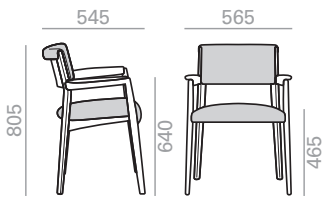

SO2041

Armchair with upholstered seat and backrest and solid beech wood frame. Upholstered arm upcharge. A "bicolor" option is offered in which the back of the backrest and armrest can be upholstered in faux leather in two color tones to match the wood finish, brown for light wood finishes and black for dark wood finishes.

Lehnstuhl mit gepolstertem Sitz und Rückenlehne und Struktur aus massivem Buchenholz. Aufpreis für gepolsterte Armlehnen-Option. Es wird eine, "zweifarbige" Option angeboten, bei der die Rückseite der Rückenlehne und der Armlehne mit Kunstleder in zwei Farbtönen passend zur Holzoberfläche bezogen werden kann, braun für helle Holzoberflächen und schwarz für dunkle Holzoberflächen.

	COM cm. per unit	COL m2
1 units	110	2,25
10 units or more	90	

0,26 m3
9 kg
x1

SERIE 600
Matte lacquered and premium upcharge
Aufpreis für Matt- und Premiulackierung