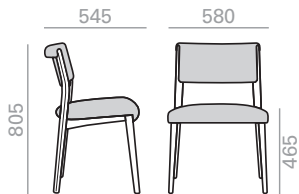

	COM cm. per unit	COL m2
1 units	110	2,25
10 units or more	90	

0,26 m3  
9 kg  
x1

SERIE 600  
Matte lacquered and premium upcharge  
Aufpreis für Matt- und Premiulackierung

Upholstered arm upcharge  
Aufpreis für gepolsterte Armlehnen

SI2042

Chair with upholstered seat and backrest with solid beech wood frame. Wide version. A "bicolor" option is offered in which the back of the backrest can be upholstered in faux leather in two color tones to match the wood finish, brown for light wood finishes and black for dark wood finishes.