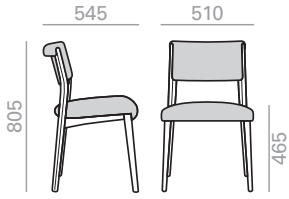

SI2040

Chair with upholstered seat and backrest and solid beech wood frame. A "bicolor" option is offered in which the back of the backrest can be upholstered in faux leather in two color tones to match the wood finish, brown for light wood finishes and black for dark wood finishes.