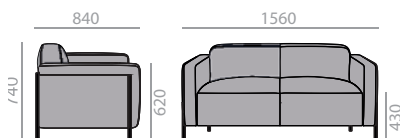

SF1136

2-seater upholstered sofa and wooden back and sides and 4 steel legs finished in white or black with polished chrome finish option. Additional options include: fixed auxiliary table or satellite finished in oak, walnut or Compacto HPL, USB charging system and walnut back.

2-Sitzer gepolstertes Sofa. Rücken und Seiten aus Eichenschichtholz. 4 Fussgestell aus Stahl erhältlich in weiss oder schwarz, und optional verchromt. Zusätzliche Optionen: Beistelltisch fix oder beweglich, in Eiche, Walnuss oder Compacto HPL; USB-Ladesystem."

	COM cm. per unit	COL m2
1 units	490	9,75
10 units or more	490	

1,08 m3
69,8 kg
x1

USB charging system upcharge
Aufpreis für USB-Ladesystem

Satellite auxiliary table upcharge
Aufpreis für Beistelltisch beweglich

Polished chrome upcharge
Aufpreis für Glanzverchromt

Walnut back upcharge
Aufpreis für Rückenlehne in Nussbaum