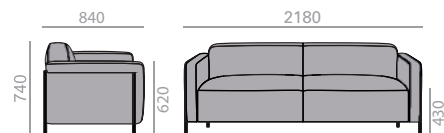

SF1137

3-seater upholstered sofa and wooden back and sides and 4 steel legs finished in white or black with polished chrome finish option. Additional options include: fixed auxiliary table or satellite finished in oak, walnut or Compacto HPL, USB charging system and walnut back.

3-Sitzer gepolstertes Sofa. Rücken und Seiten aus Eichenschichtholz. 4 Fussgestell aus Stahl erhältlich in weiss oder schwarz, und optional verchromt. Zusätzliche Optionen: Beistelltisch fix oder beweglich, in Eiche, Walnuss oder Compacto HPL; USB-Ladesystem."

	COM cm. per unit	COL m2
1 units	650	13
10 units or more	650	

1,59 m3
88,42 kg
x1

USB charging system upcharge
Aufpreis für USB-Ladesystem

Satellite auxiliary table upcharge
Aufpreis für Beistelltisch beweglich

Polished chrome upcharge
Aufpreis für Glanzverchromt

Walnut back upcharge
Aufpreis für Rückenlehne in Nussbaum