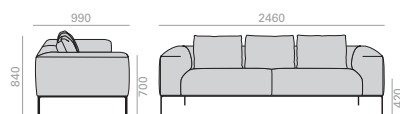

SF2210

2-seater sofa with upholstered seat and back, with the option of combining different upholstery and 4-legged die-cast polished aluminum base in white, black or polished aluminum finish. Edge piping available in the same color as the upholstery, or in white, black or sand. USB charging system option. The sofa always has back cushions (x2 units).

2-Sitzer Sofa mit gepolsterter Sitzfläche und Rückenlehne und 4-fussgestell aus Aluminium verfügbar in Alu poliert, weiss oder schwarz matt. Kedernaht farbgleich wie die Polsterung, oder in den Farben weiss, schwarz oder sand erhältlich. Optional USB-Ladesystem. Das Sofa hat immer Rückenkissen (x2 Stk).

	COM cm. per unit	COL m2
1 units	1000	20
10 units or more	1000	

2,07 m3
 88 kg
 x1

USB charging system
 upcharge
 Aufpreis für
 USBLadesystem

SF2211

3-seater sofa with upholstered seat and back, with the option of combining different upholstery and 4-legged die-cast polished aluminum base in white, black or polished aluminum finish. Edge piping available in the same color as the upholstery, or in white, black or sand. USB charging system option. The sofa always has back cushions (x3 units).