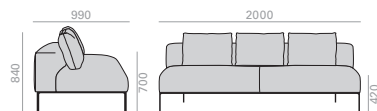

SF2217

3-seater modular sofa with upholstered seat and backrest with the option of combining different upholstery and 4-legged die-cast aluminum base in white, black or polished aluminum finish. Edge piping available in the same color as the upholstery, or in white, black or sand. The sofa always has back cushions (x3 units).

3-Sitzer modular Sofa mit gepolsterter Sitzfläche und Rückenlehne und 4-fussgestell aus Aluminium verfügbar in Alu poliert, weiss oder schwarz matt. Kedernaht farbgleich wie die Polsterung, oder in den Farben weiss, schwarz oder sand erhältlich. Optional USB-Ladesystem. Das Sofa hat immer Rückenkissen (x3 Stk).

	COM cm. per unit	COL m2
1 units	875	17,5
10 units or more	875	

1,92 m3
75 kg
x1