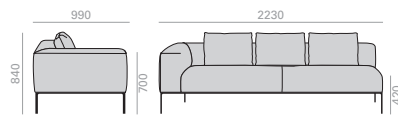

	COM cm. per unit	COL m2
1 units	900	18
10 units or more	900	

1,85 m3
 75 kg
 x1

USB charging system
 upcharge
 Aufpreis für
 USBLadesystem

SF2213

2-seater corner sofa (left side) with upholstered seat and backrest with the option of combining different upholstery and 4-legged die-cast polished aluminum base in white, black or polished aluminum finish. Edge piping available in the same color as the upholstery, or in white, black or sand. USB charging system option. The sofa always has back cushions (x2 units).

2-Sitzer Ecksofa (linkes Modul) mit gepolsterter Sitzfläche und Rückenlehne und 4-fussgestell aus Aluminium verfügbar in Alu poliert, weiss oder schwarz matt. Kedernaht farbgleich wie die Polsterung, oder in den Farben weiss, schwarz oder sand erhältlich. Optional USB-Ladesystem. Das Sofa hat immer Rückenkissen (x2 Stk).

	COM cm. per unit	COL m2
1 units	900	18
10 units or more	900	

1,85 m3
 75 kg
 x1

USB charging system
 upcharge
 Aufpreis für
 USBLadesystem

SF2214

3-seater corner sofa (right side) with upholstered seat and backrest with the option of combining different upholstery and 4-legged die-cast polished aluminum base in white, black or polished aluminum finish. Edge piping available in the same color as the upholstery, or in white, black or sand. USB charging system option. The sofa always has back cushions (x3 units).