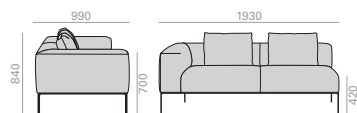

	COM cm. per unit	COL m2
1 units	1000	20
10 units or more	1000	

2,07 m3
 88 kg
 x1

USB charging system
 upcharge
 Aufpreis für
 USBLadesystem

SF2211

3-seater sofa with upholstered seat and back, with the option of combining different upholstery and 4-legged die-cast polished aluminum base in white, black or polished aluminum finish. Edge piping available in the same color as the upholstery, or in white, black or sand. USB charging system option. The sofa always has back cushions (x3 units).

3-Sitzer Sofa mit gepolsterter Sitzfläche und Rückenlehne und 4-fussgestell aus Aluminium verfügbar in Alu poliert, weiss oder schwarz matt. Kedernaht farbgleich wie die Polsterung, oder in den Farben weiss, schwarz oder sand erhältlich. Optional USB-Ladesystem. Das Sofa hat immer Rückenkissen (x3 Stk).

	COM cm. per unit	COL m2
1 units	1225	24,5
10 units or more	1225	

2,35 m3
 95 kg
 x1

USB charging system
 upcharge
 Aufpreis für
 USBLadesystem

SF2212

2-seater corner sofa (right side) with upholstered seat and backrest with the option of combining different upholstery and 4-legged die-cast polished aluminum base in white, black or polished aluminum finish. Edge piping available in the same color as the upholstery, or in white, black or sand. USB charging system option. The sofa always has back cushions (x2 units).