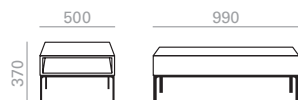

ME2220

Beistelltisch mit 4-fussgestell aus Aluminium verfügbar in Alu poliert, weiss oder schwarz matt. Tischenplatte aus Eichenholz oder lackiert

Occasional table with 4-legged die-cast aluminum base in white, black or polished aluminum finish and oak table top.

0,229 m3
36 kg
x1