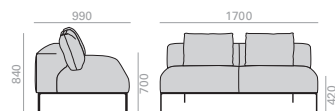

SF2218

2-seater modular sofa with upholstered seat and backrest with the option of combining different upholstery and 4-legged die-cast aluminum base in white, black or polished aluminum finish. Edge piping available in the same color as the upholstery, or in white, black or sand. The sofa always has back cushions (x2 units).

2-Sitzer modular Sofa mit gepolsterter Sitzfläche und Rückenlehne und 4-fussgestell aus Aluminium verfügbar in Alu poliert, weiss oder schwarz matt. Kedernaht farbgleich wie die Polsterung, oder in den Farben weiss, schwarz oder sand erhältlich. Optional USB-Ladesystem. Das Sofa hat immer Rückenkissen (x2 Stk).

	COM cm. per unit	COL m2
1 units	630	12,5
10 units or more	630	

1,64 m3
68 kg
x1