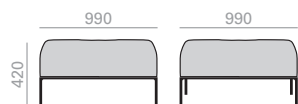

RS2219

Ottoman with upholstered seat and 4-legged die-cast aluminum base in white, black or polished aluminum finish. Edge piping available in the same color as the upholstery, or in white, black or sand.

Gepolsterter Hocker 4-fussgestell aus Aluminium verfügbar in Alu poliert, weiss oder schwarz matt. Kedernaht farbgleich wie die Polsterung, oder in den Farben weiss, schwarz oder sand erhältlich.

	COM cm. per unit	COL m2
1 units	230	4,75
10 units or more	180	

0,48 m3
36 kg
x1