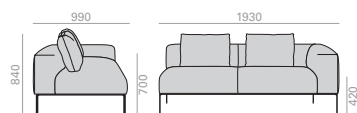

	COM cm. per unit	COL m2
1 units	1225	24,5
10 units or more	1225	

2,35 m3
 95 kg
 x1

USB charging system
 upcharge
 Aufpreis für
 USBLadesystem

SF2212

2-seater corner sofa (right side) with upholstered seat and backrest with the option of combining different upholstery and 4-legged die-cast polished aluminum base in white, black or polished aluminum finish. Edge piping available in the same color as the upholstery, or in white, black or sand. USB charging system option. The sofa always has back cushions (x2 units).

	COM cm. per unit	COL m2
1 units	900	18
10 units or more	900	

1,85 m3
 75 kg
 x1

USB charging system
 upcharge
 Aufpreis für
 USBLadesystem

SF2213

2-seater corner sofa (left side) with upholstered seat and backrest with the option of combining different upholstery and 4-legged die-cast polished aluminum base in white, black or polished aluminum finish. Edge piping available in the same color as the upholstery, or in white, black or sand. USB charging system option. The sofa always has back cushions (x2 units).