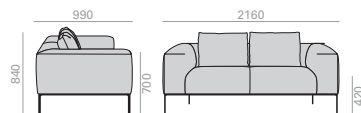

SF2210

2-seater sofa with upholstered seat and back, with the option of combining different upholstery and 4-legged die-cast polished aluminum base in white, black or polished aluminum finish. Edge piping available in the same color as the upholstery, or in white, black or sand. USB charging system option. The sofa always has back cushions (x2 units).