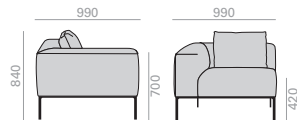

	COM cm. per unit	COL m2
1 units	1075	21,5
10 units or more	1075	

2,13 m3
 82 kg
 x1

USB charging system
 upcharge
 Aufpreis für
 USBLadesystem

SF2215

3-seater corner sofa (left side) with upholstered seat and backrest with the option of combining different upholstery and 4-legged die-cast polished aluminum base in white, black or polished aluminum finish. Edge piping available in the same color as the upholstery, or in white, black or sand. USB charging system option. The sofa always has back cushions (x3 units).

	COM cm. per unit	COL m2
1 units	1075	21,5
10 units or more	1075	

2,13 m3
 82 kg
 x1

USB charging system
 upcharge
 Aufpreis für
 USBLadesystem

SF2216

Corner sofa with upholstered seat and backrest with the option of combining different upholstery and 4-legged die-cast aluminum base in white, black or polished aluminum finish. Edge piping available in the same color as the upholstery, or in white, black or sand. USB charging system option. The sofa always has back cushions (x1 unit).