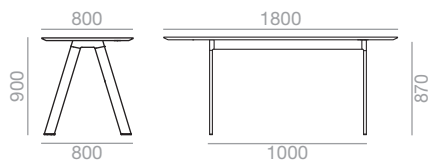

High Table
1800 x 800 x 900

*Matte lacquered and premium upcharge
*Aufpreis für Matt-und Premiumlackierung

**Polished chrome frame up charge
**Aufpreis für Gestell glanzverchromt

***Marble shiny upcharge
Aufpreis für marmor glänzend

Legs Tischbeine	Table top / Tischplatten							
	*Oak Eiche	Lacquered Lackiert	Laminate Laminat	LaminateTP LaminatTP	Low Iron Glass Optisch Glas	Linoleum Linoleum	Ultra-matte Ultra-matt	Ultra-matteTP Ultra-mattTP
Top Edge Rand								
White/Black	Ref. ME 95089	Ref. ME 95092	Ref. ME 95095	Ref. ME 95098	Ref. ME 95101	Ref. ME 95104	Ref. ME 95107	Ref. ME 95110
kg	57	57	57	57	57	57	57	57
1 / boxkarton	0.48 m3	0.48 m3	0.48 m3	0.48 m3	0.94 m3	0.48 m3	0.48 m3	0.48 m3
Anodized	Ref. ME 95090	Ref. ME 95093	Ref. ME 95096	Ref. ME 95099	Ref. ME 95102	Ref. ME 95105	Ref. ME 95108	Ref. ME 95111
kg	57	57	57	57	57	57	57	57
1 / boxkarton	0.48 m3	0.48 m3	0.48 m3	0.48 m3	0.94 m3	0.48 m3	0.48 m3	0.48 m3
**Polished	Ref. ME 95091	Ref. ME 95094	Ref. ME 95097	Ref. ME 95100	Ref. ME 95103	Ref. ME 95106	Ref. ME 95109	Ref. ME 95112
kg	57	57	57	57	57	57	57	57
1 / boxkarton	0.48 m3	0.48 m3	0.48 m3	0.48 m3	0.94 m3	0.48 m3	0.48 m3	0.48 m3
Oak Eiche	Ref. ME 96013	Ref. ME 96014	Ref. ME 96015	Ref. ME 96016	Ref. ME 96017	Ref. ME 96018	Ref. ME 96019	Ref. ME 96020
kg	59	59	59	59	59	59	59	59
1 / boxkarton	0.48 m3	0.48 m3	0.48 m3	0.48 m3	1.4 m3	0.48 m3	0.48 m3	0.48 m3

Legs Tischbeine	Table top / Tischplatten			
	*Oak Eiche	Lacquered Lackiert	LaminateTP LaminatTP	Ultra-matteTP Ultra-mattTP
Top Edge Rand				
White/Black	Ref. ME 95113	Ref. ME 95116	Ref. ME 95119	Ref. ME 95122
kg	57	57	57	57
1 / boxkarton	0.48 m3	0.48 m3	0.48 m3	0.48 m3
Anodized	Ref. ME 95114	Ref. ME 95117	Ref. ME 95120	Ref. ME 95123
kg	57	57	57	57
1 / boxkarton	0.48 m3	0.48 m3	0.48 m3	0.48 m3
**Polished	Ref. ME 95115	Ref. ME 95118	Ref. ME 95121	Ref. ME 95124
kg	57	57	57	57
1 / boxkarton	0.48 m3	0.48 m3	0.48 m3	0.48 m3
Oak Eiche	Ref. ME 96021	Ref. ME 96022	Ref. ME 96023	Ref. ME 96024
kg	59	59	59	59
1 / boxkarton	0.48 m3	0.48 m3	0.48 m3	0.48 m3