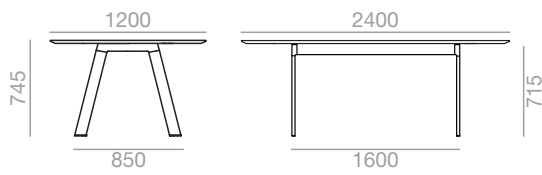

2400 x 1200 x 745

*Matte lacquered and premium upcharge
*Aufpreis für Matt-und Premiumlackierung

**Polished chrome frame up charge
**Aufpreis für Gestell glanzverchromt

***Marble shiny upcharge
Aufpreis für marmor glänzend

		Table top / Tischplatten															
Legs Tischbeine		Oak Eiche		Lacquered Lackiert		Laminate Laminat		LaminateTP LaminatTP		Low Iron Glass Optisch Glas		Linoleum Linoleum		Ultra-matte Ultra-matt		Ultra-matteTP Ultra-mattTP	
Top Edge Rand																	
White/Black		Ref.		Ref.		Ref.		Ref.		Ref.		Ref.		Ref.		Ref.	
		ME 9024		ME 9027		ME 9030		ME 9033		ME 9036		ME 9379		ME 9382		ME 9385	
kg		93		93		93		93		136		94		94		94	
1 / boxkarton		0.84 m3		0.84 m3		0.84 m3		0.84 m3		1.71 m3		0.84 m3		0.84 m3		0.84 m3	
Anodized		Ref.		Ref.		Ref.		Ref.		Ref.		Ref.		Ref.		Ref.	
		ME 9025		ME 9028		ME 9031		ME 9034		ME 9037		ME 9380		ME 9383		ME 9386	
kg		93		93		93		93		136		94		94		94	
1 / boxkarton		0.84 m3		0.84 m3		0.84 m3		0.84 m3		1.71 m3		0.84 m3		0.84 m3		0.84 m3	
**Polished		Ref.		Ref.		Ref.		Ref.		Ref.		Ref.		Ref.		Ref.	
		ME 9026		ME 9029		ME 9032		ME 9035		ME 9038		ME 9381		ME 9384		ME 9387	
kg		93		93		93		93		136		94		94		94	
1 / boxkarton		0.84 m3		0.84 m3		0.84 m3		0.84 m3		1.71 m3		0.84 m3		0.84 m3		0.84 m3	
Oak		Ref.		Ref.		Ref.		Ref.		Ref.		Ref.		Ref.		Ref.	
		ME 95857		ME 95858		ME 95859		ME 95860		ME 95861		ME 95862		ME 95863		ME 95864	
kg		94		94		94		94		94		94		94		94	
1 / boxkarton		0.84 m3		0.84 m3		0.84 m3		0.84 m3		1.71 m3		0.84 m3		0.84 m3		0.84 m3	

		Table top / Tischplatten											
Legs Tischbeine		Oak Eiche		Lacquered Lackiert		LaminateTP LaminatTP		Ultra-matteTP Ultra-mattTP		***M1 Marble M1 Marmor		***M3 Marble M3 Marmor	
Top Edge Rand													
White/Black		Ref.		Ref.		Ref.		Ref.		Ref.		Ref.	
		ME 9039		ME 9042		ME 9045		ME 9388		ME 96277		ME 96279	
kg		90		93		90		94		235		235	
2 boxes/ kartons		0.84 m3		0.84 m3		0.84 m3		0.84 m3		3.87 m3		3.87 m3	
Anodized		Ref.		Ref.		Ref.		Ref.		Ref.		Ref.	
		ME 9040		ME 9043		ME 9046		ME 9389		ME 96280		ME 96282	
kg		90		93		90		94		235		235	
2 boxes/ kartons		0.84 m3		0.84 m3		0.84 m3		0.84 m3		3.87 m3		3.87 m3	
**Polished		Ref.		Ref.		Ref.		Ref.		Ref.		Ref.	
		ME 9041		ME 9044		ME 9047		ME 9390		ME 96283		ME 96285	
kg		90		93		90		94		235		235	
2 boxes/ kartons		0.84 m3		0.84 m3		0.84 m3		0.84 m3		3.87 m3		3.87 m3	
Oak		Ref.		Ref.		Ref.		Ref.		Ref.		Ref.	
		ME 95865		ME 95866		ME 95867		ME 95868		ME 96286		ME 96288	
kg		94		94		94		94		235		235	
2 boxes/ kartons		0.84 m3		0.84 m3		0.84 m3		0.84 m3		3.87 m3		3.87 m3