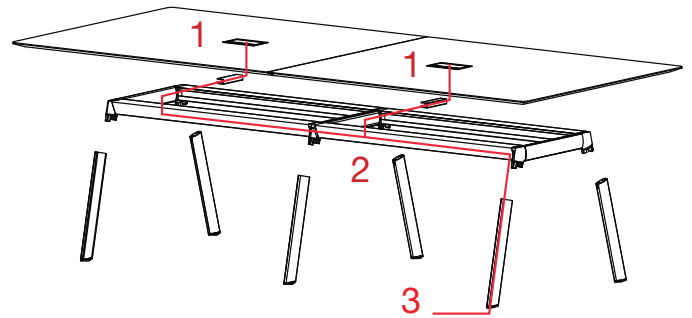

**IN-SURFACE POWER BOXES
POWER BOX IN DER TISCHPLATTE**

Aluminum power box mounted in the table top with a folding protective lid. It is served in anodized silver, black or white, for other finishing, contact the Customer Department. There are two power system sizes available and data slots can be customized according to the below diagram.

Einbaumodul aus Aluminium, integriert in der Oberfläche der Tischplatte, mit Klappdeckel. Ausführung in silber eloxiert, schwarz or weiss, für andere Ausführungen setzen Sie sich mit unserer Verkaufsabteilung in Verbindung. Verfügbar in zwei verschiedene Kastengrößen und mit konfigurierbare Anschlussmöglichkeiten.