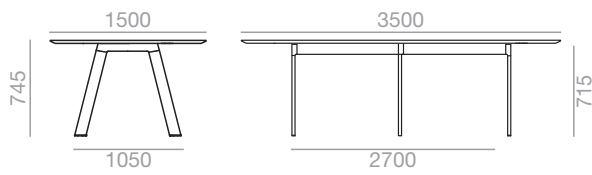

3500 x 1500 x 745

*Matte lacquered and premium upcharge
*Aufpreis für Matt-und Premiumlackierung

**Polished chrome frame up charge
**Aufpreis für Gestell glanzverchromt

***Marble shiny upcharge
Aufpreis für marmor glänzend

		Table top / Tischplatten															
Legs Tischbeine		Oak Eiche		Lacquered Lackiert		Laminate Laminat		Laminate TP Laminat TP		Low Iron Glass Optisch Glas		Linoleum Linoleum		Ultra-matte Ultra-matt		Ultra-matte TP Ultra-matt TP	
Top Edge Rand																	
White/Black		Ref. ME 9096	Ref. ME 9099	Ref. ME 9102	Ref. ME 9105	Ref. ME 9108	Ref. ME 9415	Ref. ME 9418	Ref. ME 9421								
kg		162	162	162	162	240	169	169	169								
2 boxes/ kartons		1.54 m3	1.54 m3	1.54 m3	1.54 m3	3.12 m3	1.54 m3	1.54 m3	1.54 m3								
Anodized		Ref. ME 9097	Ref. ME 9100	Ref. ME 9103	Ref. ME 9106	Ref. ME 9109	Ref. ME 9416	Ref. ME 9419	Ref. ME 9422								
kg		162	162	162	162	240	169	169	169								
2 boxes/ kartons		1.54 m3	1.54 m3	1.54 m3	1.54 m3	3.12 m3	1.54 m3	1.54 m3	1.54 m3								
**Polished		Ref. ME 9098	Ref. ME 9101	Ref. ME 9104	Ref. ME 9107	Ref. ME 9110	Ref. ME 9417	Ref. ME 9420	Ref. ME 9423								
kg		162	162	162	162	240	169	169	169								
2 boxes/ kartons		1.54 m3	1.54 m3	1.54 m3	1.54 m3	3.12 m3	1.54 m3	1.54 m3	1.54 m3								
Oak Eiche		Ref. ME 95893	Ref. ME 95894	Ref. ME 95895	Ref. ME 95896	Ref. ME 95897	Ref. ME 95898	Ref. ME 95899	Ref. ME 95900								
kg		169	169	169	169	169	169	169	169								
2 boxes/ kartons		1.54 m3	1.54 m3	1.54 m3	1.54 m3	3.12 m3	1.54 m3	1.54 m3	1.54 m3								

		Table top / Tischplatten											
Legs Tischbeine		Oak Eiche		Lacquered Lackiert		Laminate TP Laminat TP		Ultra-matte TP Ultra-matt TP		***M1 Marble M1 Marmor		***M3 Marble M3 Marmor	
Top Edge Rand													
White/Black		Ref. ME 9111	Ref. ME 9114	Ref. ME 9117	Ref. ME 9424	Ref. ME 96313	Ref. ME 96315						
kg		156	162	156	169	432	432						
3 boxes/ kartons		1.54 m3	1.54 m3	1.54 m3	1.54 m3	7.14 m3	7.14 m3						
Anodized		Ref. ME 9112	Ref. ME 9115	Ref. ME 9118	Ref. ME 9425	Ref. ME 96316	Ref. ME 96318						
kg		156	162	156	169	432	432						
3 boxes/ kartons		1.54 m3	1.54 m3	1.54 m3	1.54 m3	7.14 m3	7.14 m3						
**Polished		Ref. ME 9113	Ref. ME 9116	Ref. ME 9119	Ref. ME 9426	Ref. ME 96319	Ref. ME 96321						
kg		156	162	156	169	432	432						
3 boxes/ kartons		1.54 m3	1.54 m3	1.54 m3	1.54 m3	7.14 m3	7.14 m3						
Oak Eiche		Ref. ME 95901	Ref. ME 95902	Ref. ME 95903	Ref. ME 95904	Ref. ME 96322	Ref. ME 96324						
kg		169	169	169	169	432	432						
3 boxes/ kartons		1.54 m3	1.54 m3	1.54 m3	1.54 m3	7.14 m3	7.14 m3