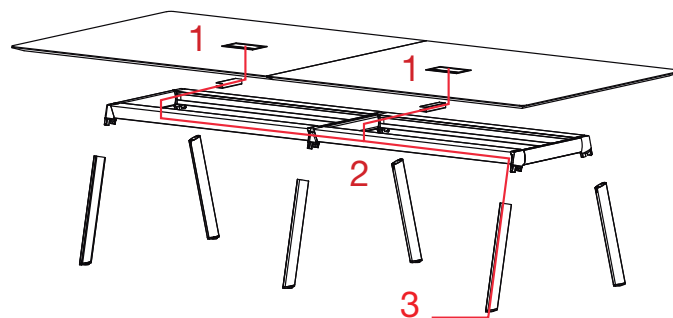

**IN-SURFACE POWER BOXES
POWER BOX IN DER TISCHPLATTE**

It is a data dynamo with 2 amp dual charging USB. Available in two finishes: black or white.

PS0804

2 x USB
Charger

1 POWER BOXES DISTRIBUTION POWER BOX VERTEILUNG