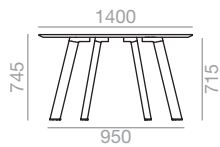

ø1400 x 745

*Matte lacquered and premium upcharge
*Aufpreis für Matt-und Premiumlackierung

**Polished chrome frame up charge
**Aufpreis für Gestell glanzverchromt

***Marble shiny upcharge
Aufpreis für marmor glänzend

		Table top / Tischplatten															
Legs Tischbeine		*Oak Eiche		Lacquered Lackiert		Laminate Laminat		LaminateTP LaminatTP		Low Iron Glass Optisch Glas		Linoleum Linoleum		Ultra-matte Ultra-matt		Ultra-matteTP Ultra-mattTP	
Top Edge Rand																	
White/Black		Ref. ME 9312	Ref. ME 9315	Ref. ME 9318	Ref. ME 9321	Ref. ME 9324	Ref. ME 9487	Ref. ME 9490	Ref. ME 9493								
kg		50	50	50	50	72	47	47	47								
1 / boxkarton		0.58 m3	0.58 m3	0.58 m3	0.58 m3	1.2 m3	0.58 m3	0.58 m3	0.58 m3								
Anodized		Ref. ME 9313	Ref. ME 9316	Ref. ME 9319	Ref. ME 9322	Ref. ME 9325	Ref. ME 9488	Ref. ME 9491	Ref. ME 9494								
kg		50	50	50	50	72	47	47	47								
1 / boxkarton		0.58 m3	0.58 m3	0.58 m3	0.58 m3	1.2 m3	0.58 m3	0.58 m3	0.58 m3								
**Polished		Ref. ME 9314	Ref. ME 9317	Ref. ME 9320	Ref. ME 9323	Ref. ME 9326	Ref. ME 9489	Ref. ME 9492	Ref. ME 9495								
kg		50	50	50	50	72	47	47	47								
1 / boxkarton		0.58 m3	0.58 m3	0.58 m3	0.58 m3	1.2 m3	0.58 m3	0.58 m3	0.58 m3								
Oak Eiche		Ref. ME 95965	Ref. ME 95966	Ref. ME 95967	Ref. ME 95968	Ref. ME 95969	Ref. ME 95970	Ref. ME 95971	Ref. ME 95972								
kg		46	46	46	46	46	46	46	46								
1 / boxkarton		0.58 m3	0.58 m3	0.58 m3	0.58 m3	1.2 m3	0.58 m3	0.58 m3	0.58 m3								

		Table top / Tischplatten													
Legs Tischbeine		*Oak Eiche		Lacquered Lackiert		LaminateTP LaminatTP		Ultra-matteTP Ultra-mattTP		***M1 Marble M1 Marmor		***M3 Marble M3 Marmor			
Top Edge Rand															
White/Black		Ref. ME 9327	Ref. ME 9330	Ref. ME 9333	Ref. ME 9496	Ref. ME 96385	Ref. ME 96387								
kg		48	50	48	47	142	142								
2 boxes/ kartons		0.58 m3	0.58 m3	0.58 m3	0.58 m3	2.99 m3	2.99 m3								
Anodized		Ref. ME 9328	Ref. ME 9331	Ref. ME 9334	Ref. ME 9497	Ref. ME 96388	Ref. ME 96390								
kg		48	50	48	47	142	142								
2 boxes/ kartons		0.58 m3	0.58 m3	0.58 m3	0.58 m3	2.99 m3	2.99 m3								
**Polished		Ref. ME 9329	Ref. ME 9332	Ref. ME 9335	Ref. ME 9498	Ref. ME 96391	Ref. ME 96393								
kg		48	50	48	47	142	142								
2 boxes/ kartons		0.58 m3	0.58 m3	0.58 m3	0.58 m3	2.99 m3	2.99 m3								
Oak Eiche		Ref. ME 95973	Ref. ME 95974	Ref. ME 95975	Ref. ME 95976	Ref. ME 96394	Ref. ME 96396								
kg		46	46	46	46	142	142								
2 boxes/ kartons		0.58 m3	0.58 m3	0.58 m3	0.58 m3	2.99 m3	2.99 m3