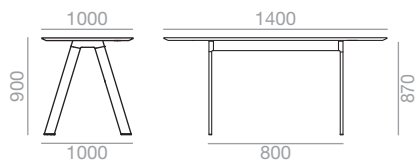

High Table
1400 x 1000 x 900

*Matte lacquered and premium upcharge
*Aufpreis für Matt-und Premiumlackierung

**Polished chrome frame up charge
**Aufpreis für Gestell glanzverchromt

***Marble shiny upcharge
Aufpreis für marmor glänzend

Legs Tischbeine	Table top / Tischplatten							
	*Oak Eiche	Lacquered Lackiert	Laminate Laminat	Laminate TP Laminat TP	Low Iron Glass Optisch Glas	Linoleum Linoleum	Ultra-matte Ultra-matt	Ultra-matte TP Ultra-matt TP
Top Edge Rand								
White/Black	Ref. ME 95053	Ref. ME 95056	Ref. ME 95059	Ref. ME 95062	Ref. ME 95065	Ref. ME 95068	Ref. ME 95071	Ref. ME 95074
kg	52	52	52	52	52	52	52	52
1 / boxkarton	0.46 m3	0.46 m3	0.46 m3	0.46 m3	0.9 m3	0.46 m3	0.46 m3	0.46 m3
Anodized	Ref. ME 95054	Ref. ME 95057	Ref. ME 95060	Ref. ME 95063	Ref. ME 95066	Ref. ME 95069	Ref. ME 95072	Ref. ME 95075
kg	52	52	52	52	52	52	52	52
1 / boxkarton	0.46 m3	0.46 m3	0.46 m3	0.46 m3	0.9 m3	0.46 m3	0.46 m3	0.46 m3
**Polished	Ref. ME 95055	Ref. ME 95058	Ref. ME 95061	Ref. ME 95064	Ref. ME 95067	Ref. ME 95070	Ref. ME 95073	Ref. ME 95076
kg	52	52	52	52	52	52	52	52
1 / boxkarton	0.46 m3	0.46 m3	0.46 m3	0.46 m3	0.9 m3	0.46 m3	0.46 m3	0.46 m3
Oak Eiche	Ref. ME 96001	Ref. ME 96002	Ref. ME 96003	Ref. ME 96004	Ref. ME 96005	Ref. ME 96006	Ref. ME 96007	Ref. ME 96008
kg	54	54	54	54	54	54	54	54
1 / boxkarton	0.46 m3	0.46 m3	0.46 m3	0.46 m3	0.9 m3	0.46 m3	0.46 m3	0.46 m3

Legs Tischbeine	Table top / Tischplatten			
	*Oak Eiche	Lacquered Lackiert	Laminate TP Laminat TP	Ultra-matte TP Ultra-matt TP
Top Edge Rand				
White/Black	Ref. ME 95077	Ref. ME 95080	Ref. ME 95083	Ref. ME 95086
kg	52	52	52	52
1 / boxkarton	0.46 m3	0.46 m3	0.46 m3	0.46 m3
Anodized	Ref. ME 95078	Ref. ME 95081	Ref. ME 95084	Ref. ME 95087
kg	52	52	52	52
1 / boxkarton	0.46 m3	0.46 m3	0.46 m3	0.46 m3
**Polished	Ref. ME 95079	Ref. ME 95082	Ref. ME 95085	Ref. ME 95088
kg	52	52	52	52
1 / boxkarton	0.46 m3	0.46 m3	0.46 m3	0.46 m3
Oak Eiche	Ref. ME 96009	Ref. ME 96010	Ref. ME 96011	Ref. ME 96012
kg	54	54	54	54
1 / boxkarton	0.46 m3	0.46 m3	0.46 m3	0.46 m3