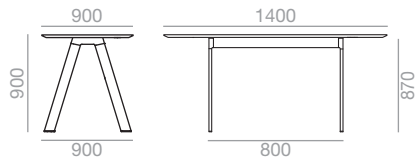

High Table
1400 x 900 x 900

*Matte lacquered and premium upcharge
*Aufpreis für Matt-und Premiumlackierung

**Polished chrome frame up charge
**Aufpreis für Gestell glanzverchromt

***Marble shiny upcharge
Aufpreis für marmor glänzend

Legs Tischbeine	Table top / Tischplatten							
	*Oak Eiche	Lacquered Lackiert	Laminate Laminat	Laminate TP Laminat TP	Low Iron Glass Optisch Glas	Linoleum Linoleum	Ultra-matte Ultra-matt	Ultra-matte TP Ultra-matt TP
Top Edge Rand								
White/Black	Ref. ME 95017	Ref. ME 95020	Ref. ME 95023	Ref. ME 95026	Ref. ME 95029	Ref. ME 95032	Ref. ME 95035	Ref. ME 95038
kg	49	49	49	49	49	49	49	49
1 / boxkarton	0.42 m3	0.42 m3	0.42 m3	0.42 m3	0.83 m3	0.42 m3	0.42 m3	0.42 m3
Anodized	Ref. ME 95018	Ref. ME 95021	Ref. ME 95024	Ref. ME 95027	Ref. ME 95030	Ref. ME 95033	Ref. ME 95036	Ref. ME 95039
kg	49	49	49	49	49	49	49	49
1 / boxkarton	0.42 m3	0.42 m3	0.42 m3	0.42 m3	0.83 m3	0.42 m3	0.42 m3	0.42 m3
**Polished	Ref. ME 95019	Ref. ME 95022	Ref. ME 95025	Ref. ME 95028	Ref. ME 95031	Ref. ME 95034	Ref. ME 95037	Ref. ME 95040
kg	49	49	49	49	49	49	49	49
1 / boxkarton	0.42 m3	0.42 m3	0.42 m3	0.42 m3	0.83 m3	0.42 m3	0.42 m3	0.42 m3
Oak Eiche	Ref. ME 95989	Ref. ME 95990	Ref. ME 95991	Ref. ME 95992	Ref. ME 95993	Ref. ME 95994	Ref. ME 95995	Ref. ME 95996
kg	51	51	51	51	51	51	51	51
1 / boxkarton	0.42 m3	0.42 m3	0.42 m3	0.42 m3	0.83 m3	0.42 m3	0.42 m3	0.42 m3

Legs Tischbeine	Table top / Tischplatten			
	*Oak Eiche	Lacquered Lackiert	Laminate TP Laminat TP	Ultra-matte TP Ultra-matt TP
Top Edge Rand				
White/Black	Ref. ME 95041	Ref. ME 95044	Ref. ME 95047	Ref. ME 95050
kg	49	49	49	49
1 / boxkarton	0.42 m3	0.42 m3	0.42 m3	0.42 m3
Anodized	Ref. ME 95042	Ref. ME 95045	Ref. ME 95048	Ref. ME 95051
kg	49	49	49	49
1 / boxkarton	0.42 m3	0.42 m3	0.42 m3	0.42 m3
**Polished	Ref. ME 95043	Ref. ME 95046	Ref. ME 95049	Ref. ME 95052
kg	49	49	49	49
1 / boxkarton	0.42 m3	0.42 m3	0.42 m3	0.42 m3
Oak Eiche	Ref. ME 95997	Ref. ME 95998	Ref. ME 95999	Ref. ME 96000
kg	51	51	51	51
1 / boxkarton	0.42 m3	0.42 m3	0.42 m3	0.42 m3