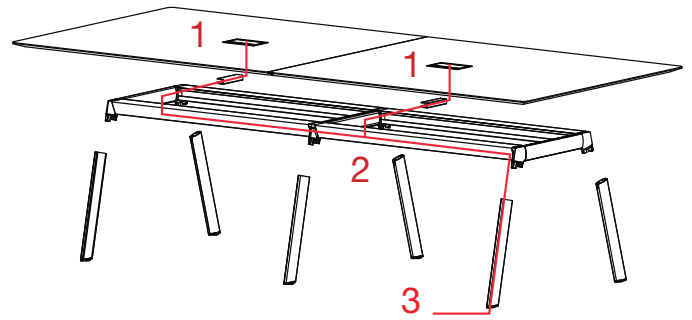

**INTEGRATED POWER BOXES
POWER BOX INTEGRIERT**

The black finish is integrated with the top. Its opening is towards both sides.

Das schwarze Finish ist mit der Oberseite integriert. Seine Öffnung ist nach beiden Seiten gerichtet.