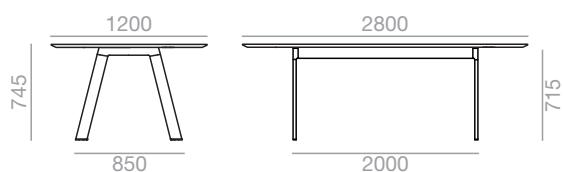

2800x 1200 x 745

*Matte lacquered and premium upcharge
*Aufpreis für Matt-und Premiumlackierung

**Polished chrome frame up charge
**Aufpreis für Gestell glanzverchromt

***Marble shiny upcharge
Aufpreis für marmor glänzend

		Table top / Tischplatten															
Legs Tischbeine		Oak Eiche		Lacquered Lackiert		Laminate Laminat		LaminateTP LaminatTP		Low Iron Glass Optisch Glas		Linoleum Linoleum		Ultra-matte Ultra-matt		Ultra-matteTP Ultra-mattTP	
Top Edge Rand																	
White/Black		ME 9048		ME 9051		ME 9054		ME 9057		ME 9060		ME 9391		ME 9394		ME 9397	
kg		106		106		106		106		156		108		108		108	
1 / boxkarton		0.98 m3		0.98 m3		0.98 m3		0.98 m3		4.2 m3		0.98 m3		0.98 m3		0.98 m3	
Anodized		ME 9049		ME 9052		ME 9055		ME 9058		ME 9061		ME 9392		ME 9395		ME 9398	
kg		106		106		106		106		156		108		108		108	
1 / boxkarton		0.98 m3		0.98 m3		0.98 m3		0.98 m3		4.2 m3		0.98 m3		0.98 m3		0.98 m3	
**Polished		ME 9050		ME 9053		ME 9056		ME 9059		ME 9062		ME 9393		ME 9396		ME 9399	
kg		106		106		106		106		156		108		108		108	
1 / boxkarton		0.98 m3		0.98 m3		0.98 m3		0.98 m3		4.2 m3		0.98 m3		0.98 m3		0.98 m3	
Oak Eiche		ME 95869		ME 95870		ME 95871		ME 95872		ME 95873		ME 95874		ME 95875		ME 95876	
kg		108		108		108		108		108		108		108		108	
1 / boxkarton		0.98 m3		0.98 m3		0.98 m3		0.98 m3		4.2 m3		0.98 m3		0.98 m3		0.98 m3	

		Table top / Tischplatten											
Legs Tischbeine		Oak Eiche		Lacquered Lackiert		LaminateTP LaminatTP		Ultra-matteTP Ultra-mattTP		***M1 Marble M1 Marmor		***M3 Marble M3 Marmor	
Top Edge Rand													
White/Black		ME 9063		ME 9066		ME 9069		ME 9400		ME 96289		ME 96291	
kg		103		106		103		108		268		268	
Anodized		ME 9064		ME 9067		ME 9070		ME 9401		ME 96292		ME 96294	
kg		103		106		103		108		268		268	
2 boxes/ kartons		0.98 m3		0.98 m3		0.98 m3		0.98 m3		4.59 m3		4.59 m3	
**Polished		ME 9065		ME 9068		ME 9071		ME 9402		ME 96295		ME 96297	
kg		103		106		103		108		268		268	
2 boxes/ kartons		0.98 m3		0.98 m3		0.98 m3		0.98 m3		4.59 m3		4.59 m3	
Oak Eiche		ME 95877		ME 95878		ME 95879		ME 95880		ME 96298		ME 96300	
kg		108		108		108		108		268		268	
2 boxes/ kartons		0.98 m3		0.98 m3		0.98 m3		0.98 m3		4.59 m3		4.59 m3