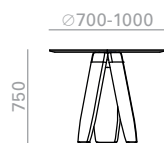

Description
Beschreibung

Collection of tables with solid ash wood legs and oak tops, available in different sizes and coffee table and dining room versions. The cafeteria version is offered with a round top, available in 4 sizes and a 3-foot base. The dining room version is offered with a round top, available in 3 sizes, or a rectangular top, available in 4 sizes, and a 4-leg base.

SERIE
600

*Matte lacquered and premium upcharge
*Aufpreis für Matt-und Premiumlackierung

Top / Tischplatten	Top measures / Grösse der Tischplatte							
	Ø700		Ø800		Ø900		Ø1000	
	Ref.		Ref.		Ref.		Ref.	
Oak / Eiche	ME6544		ME6545		ME6546		ME6547	
kg	31'1		32'7		34'3		35'6	
1 box / karton m3	0,11		0,13		0,16		0,21	

SERIE
600

*Matte lacquered and premium upcharge
*Aufpreis für Matt-und Premiumlackierung

Top / Tischplatten	Top measures / Grösse der Tischplatte							
	1800x1200		2100x1200		2400x1200		2800x1200	
	Ref.		Ref.		Ref.		Ref.	
Oak / Eiche	ME6540		ME6541		ME6542		ME6543	
kg	73		80		91'6		92	
1 box / karton m3	0,25		0,26		0,28		0,3	