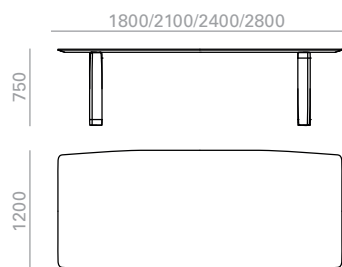

Description
Beschreibung

Collection of tables with solid ash wood legs and oak tops, available in different sizes and coffee table and dining room versions. The cafeteria version is offered with a round top, available in 4 sizes and a 3-foot base. The dining room version is offered with a round top, available in 3 sizes, or a rectangular top, available in 4 sizes, and a 4-leg base.

SERIE
600

*Matte lacquered and premium upcharge
*Aufpreis für Matt-und Premiumlackierung

Top / Tischplatten	Top measures / Grösse der Tischplatte							
	Ø700		Ø800		Ø900		Ø1000	
	Ref.		Ref.		Ref.		Ref.	
Oak / Eiche	ME6544		ME6545		ME6546		ME6547	
kg	31'1		32'7		34'3		35'6	
1 box / karton m3	0,11		0,13		0,16		0,21	

SERIE
600

*Matte lacquered and premium upcharge
*Aufpreis für Matt-und Premiumlackierung

Top / Tischplatten	Top measures / Grösse der Tischplatte							
	1800x1200		2100x1200		2400x1200		2800x1200	
	Ref.		Ref.		Ref.		Ref.	
Oak / Eiche	ME6540		ME6541		ME6542		ME6543	
kg	73		80		91'6		92	
1 box / karton m3	0,25		0,26		0,28		0,3	

SERIE
600

*Matte lacquered and premium upcharge
*Aufpreis für Matt-und Premiumlackierung

Top / Tischplatten	Top measures / Grösse der Tischplatte	
	3000x1500	
	Ref.	
Oak / Eiche	ME6555	
kg	96'05	
1 box / karton m3	1,45	