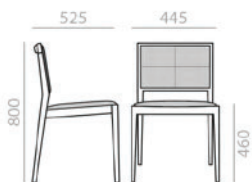

Measures +- 5 mm.
Medidas +- 5 mm.

SI2111

Stackable chair with upholstered seat and backrest and solid beech wood frame. Small version. Quilted upholstered seat and back. Also available without quilting (please specify).