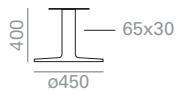

Unassembled Unmontiert  
0'04 m3  
x1

Dual 45

Maximum table top 800x800 / ø800. Minimum table top 470x470 / ø550. Estimated table base assembly time 3 minutes. The price of the unassembled table bases applies only to orders greater than 10 units.