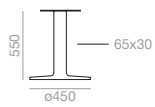

Unassembled Unmontiert  
0'04 m3  
x1

Dual 45

Maximum table top 800x800 / ø800. Minimum table top 470x470 / ø550. Estimated table base assembly time 3 minutes. The price of the unassembled table bases applies only to orders greater than 10 units.