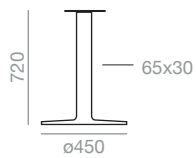

Dual 45

Maximum table top 600x600 / ø700. Minimum table top 470x470 / ø550. Estimated table base assembly time 3 minutes. The price of the unassembled table bases applies only to orders greater than 10 units.