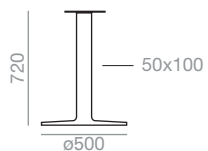

Unassembled Unmontiert  
0'04 m3  
x1

Dual 50

Maximum table top 1000x1000 / ø1000. Minimum table top 520x520 / ø550. Estimated table base assembly time 3 minutes. The price of the unassembled table bases applies only to orders greater than 10 units.