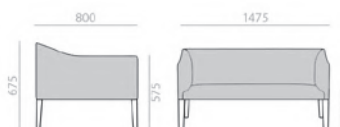

BU1277

Lounge chair with upholstered seat and back and 4 injected aluminum legs base finished in polished aluminum, white or black.

Sessel, Sitz und Rücken gepolstert, 4-Fussgestell aus Aluminium verfügbar in Alu poliert, weiss oder schwarz.

	COM cm. per unit	COL m2
1 units	180	3,75
10 units or more	160	

0,48 m3
 16,9 kg
 x1

SF1278

2-seater sofa with upholstered seat and back and 4 injected aluminum legs base finished in polished aluminum, white or black.