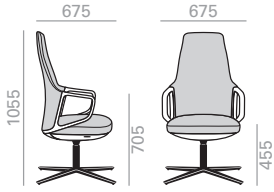

SO2285

Intermediate backrest armchair with upholstered seat and backrest and 4-star aluminum central swivel base with return system available in polished aluminum, white or black finish. Backrest option in walnut wood.