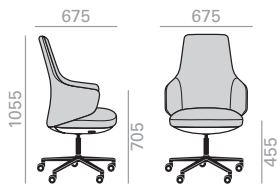

0,17 m3

23,9 kg

x1

Walnut back
upcharge
Aufpreis für
Rückenlehne in
Nussbaum

SO2295

Mid-backed armchair with upholstered shell and central 5-wheeled aluminum swivel base with tilting system, height adjustable and finished in polished aluminum, white or black finish. Option of Walnut wood on the exterior of the backrest.