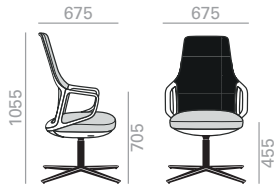

1 units	50	1
10 units or more	50	

Headrest cushion upcharge
Aufpreis für Kopfstütze Kissen

Walnut back upcharge
Aufpreis für Rückenlehne in Nussbaum

SO2291

Medium back armchair with upholstered seat, backrest in technical fabric and central swivel aluminum base with 4 blades with return system available in polished aluminum, white or black finish.

COM cm. per unit	COL m2
---------------------	-----------

Upholstered seat Gepolsterter Sitzfläche

1 units	70	1,5
10 units or more	70	

0,57 m3

23,6 kg

x1

SO2292

Medium back armchair with upholstered seat, backrest in technical fabric and central swivel base, with tilting system, in aluminum with 5 wheels, adjustable in height and polished aluminum finish, white or black.