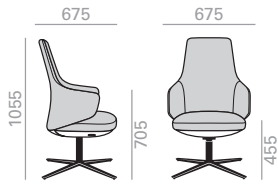

COM cm. per unit	COL m2
---------------------	-----------

Upholstered seat Gepolsterter Sitzfläche

1 units	70	1,5
10 units or more	70	

0,57 m3

24 kg

x1

SO2294

Mid-backed armchair with upholstered shell and central 4-wheel aluminum swivel base with return system, available in polished aluminum, white or black finish. Option of Walnut wood on the exterior of the backrest.