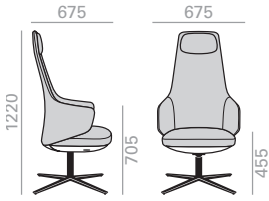

0,22 m3

23,6 kg

x1

Walnut back
upcharge
Aufpreis für
Rückenlehne in
Nussbaum

SO2297

High-backed armchair with upholstered shell and central 4-wheel aluminum swivel base with return system, available in polished aluminum, white or black finish. Available options: Walnut wood on the exterior of the backrest and a head cushion.