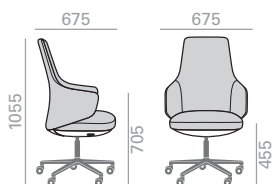

0,13 m3

24,6 kg

x1

Walnut back
upcharge
Aufpreis für
Rückenlehne in
Nussbaum

SO2296

Mid-backed armchair with upholstered shell and central 5-wheeled thermopolymer swivel base with tilting system, height adjustable and finished in polished aluminum, white or black finish. Option of Walnut wood on the exterior of the backrest.