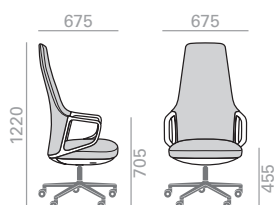

1 units	50	1
10 units or more	50	

Headrest cushion upcharge
Aufpreis für Kopfstütze Kissen

Walnut back upcharge
Aufpreis für Rückenlehne in Nussbaum

SO2290

High-back armchair with upholstered seat and backrest and central swivel base, with tilting system, made of Eco thermopolymer with 5 wheels, adjustable in height and black finish. Available options: backrest in walnut wood and headboard cushion.