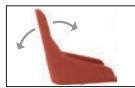

Tilting mechanism
upcharge
Aufpreis für
Kippmechanismus