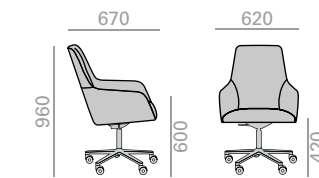

0,47 m3  
19,4 kg  
x1

SO1478

Intermediate back armchair with upholstered shell and aluminum central base with 5 casters, swivel and pneumatic height adjustmen. Available in polished aluminum, white or black. Additional options include: tilting mechanism and back finished in walnut veneer. Height ranges: seat 420-540 mm./arms 600-720 mm.

Armlehnstuhl, mittelhohe Rückenlehne mit gepolsterter Sitzfläche und Rückenlehne und drehbarer 5-Sternfuss auf Rollen höhenverstellbar. Ausführung Alu poliert, weiss oder schwarz. Verfügbare Optionen: Rückenlehne aus Nussbaum. Height ranges: seat 420-540 mm./arms 600-720 mm.

COM cm. per unit	COL m2
------------------	--------

Fully upholstered Gepolsterter Sitzschale		
1 units	195	4
10 units or more	195	

Walnut back Nussbaum Rückenlehne		
1 units	150	3
10 units or more	150	

0,44 m3  
19 kg  
x1

SO1471

Intermediate back armchair with upholstered seat and back and Eco thermo-polymer central base with 5 casters, swivel and pneumatic height adjustment, finished in black. Additional options include: tilting mechanism and back finished in walnut veneer. Height ranges: seat 420-540 mm./arms 600-720 mm.