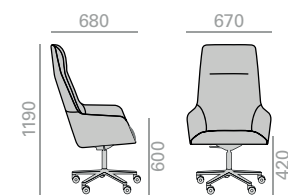

## SO1483

Wider version. High back armchair with upholstered seat and back and aluminum central base with 5 casters, swivel and pneumatic height adjustment. Available in polished aluminum, white or black. Additional options include: tilting mechanism and back finished in walnut veneer. Height ranges: seat 420-540 mm./arms 600-720 mm.

Breite Version. Armlehnstuhl, hohe Rückenlehne mit gepolsterter Sitzfläche und Rückenlehne und drehbarer 5-Sternfuss auf Rollen höhenverstellbar. Ausführung Alu poliert, weiss oder schwarz. Höhenverstellbar 120mm. Verfügbare Optionen: Kippmechanik und Rückenlehne aus Nussbaum. Breite Version. Height ranges: seat 420-540 mm./arms 600-720 mm.

0,68 m3  
 22,2 kg  
 x1

Tilting mechanism  
upcharge  
Aufpreis für  
Kippmechanismus

Walnut back  
upcharge  
Aufpreis für  
Rückenlehne in  
Nussbaum

## SO1484

Wider version. High back armchair with upholstered seat and back and Eco thermo-polymer central base with 5 casters, swivel and pneumatic height adjustment, finished in black. Additional options include: tilting mechanism and back finished in walnut veneer. Height ranges: seat 420-540 mm./arms 600-720 mm.