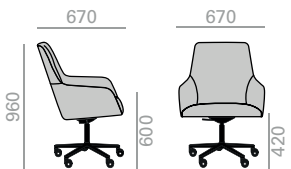

0,47 m3  
19,4 kg  
x1

SO1478

Intermediate back armchair with upholstered shell and aluminum central base with 5 casters, swivel and pneumatic height adjustmen. Available in polished aluminum, white or black. Additional options include: tilting mechanism and back finished in walnut veneer. Height ranges: seat 420-540 mm./arms 600-720 mm.

0,49 m3  
20,4 kg  
x1

Tilting mechanism upcharge  
Aufpreis für Kippmechanismus

Walnut back upcharge  
Aufpreis für Rückenlehne in Nussbaum

SO1480

Wider version. Intermediate back armchair with upholstered seat and back and aluminum central base with 5 casters, swivel and pneumatic height adjustment. Available in polished aluminum, white or black. Additional options include: tilting mechanism and back finished in walnut veneer. Height ranges: seat 420-540 mm./arms 600-720 mm.

Breite Version. Armlehnstuhl, mittelhohe Rückenlehne mit gepolsterter Sitzfläche und Rückenlehne und drehbarer 5-Sternfuss auf Rollen höhenverstellbar. Ausführung Alu poliert, weiss oder schwarz. Höhenverstellbar 120mm. Verfügbare Optionen: Kippmechanik und Rückenlehne aus Nussbaum. Breite Version. Height ranges: seat 420-540 mm./arms 600-720 mm.