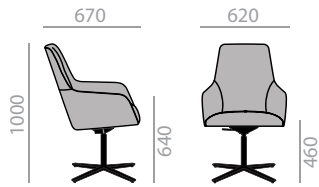

SO1473

Intermediate back armchair with upholstered shell and aluminum swivel 4- star base with self-return system and finished in polished aluminum white or black. Additional options include: tilting mechanism and back finished in walnut veneer.

Armlehnstuhl, mittel hohe Rückenlehne mit gepolsterter Sitzfläche und Rückenlehne und drehbarer 4-Sternfuss mit Rückkehr- Mechanismu .Ausführung in poliertem Aluminium, weiss oder schwarz. Verfügbare Optionen: Kippmechanik und Rückenlehne aus Nussbaum.

COM cm. per unit	COL m2

Fully upholstered Gepolsterter Sitzschale		
1 units	195	4
10 units or more	195	

Walnut back Nussbaum Rückenlehne		
1 units	150	3
10 units or more	150	

0,47 m3
19,4 kg
x1