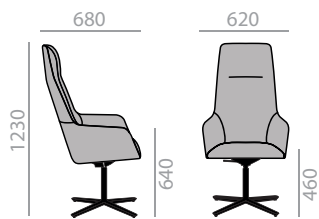

SO1491

High back armchair with upholstered shell and aluminum swivel 4-star base with self-return system and finished in polished aluminum, white or black. Additional options include: tilting mechanism and back finished in walnut veneer.

Armlehnstuhl, hohe Rückenlehne mit gepolsterter Sitzfläche und Rückenlehne und drehbarer 4-Sternfuss mit Rückkehr- Mechanismus.Ausfü rung in poliertem Aluminium, weiss oder schwarz. Verfügbare Optionen: Kippmechanik und Rückenlehne aus Nussbaum.

COM cm. per unit	COL m2

Fully upholstered Gepolsterter Sitzschale		
1 units	225	4,5
10 units or more	225	

Walnut back Nussbaum Rückenlehne		
1 units	160	3,25
10 units or more	160	

0,66 m3
21,6 kg
x1