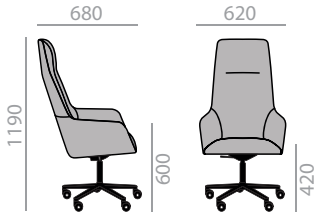

0,47 m3  
19,4 kg  
x1

SO1478

Intermediate back armchair with upholstered shell and aluminum central base with 5 casters, swivel and pneumatic height adjustmen. Available in polished aluminum, white or black. Additional options include: tilting mechanism and back finished in walnut veneer. Height ranges: seat 420-540 mm./arms 600-720 mm.

COM cm. per unit	COL m2
------------------	--------

Fully upholstered Gepolsterter Sitzschale		
1 units	225	4,5
10 units or more	225	

Walnut back Nussbaum Rückenlehne		
1 units	160	3,25
10 units or more	160	

0,66 m3  
21,6 kg  
x1

SO1496

High back armchair with upholstered shell and aluminum central base with 5 casters, swivel and pneumatic height adjustment. Available in polished aluminum, white or black. Additional options include: tilting mechanism and back finished in walnut veneer. Height ranges: seat 420-540 mm./arms 600-720 mm.

Armlehnstuhl, hohe Rückenlehne mit gepolsterter Sitzfläche und Rückenlehne und drehbarer 4-Sternfuss mit Rückkehr-Mechanismus. Ausführung in poliertem Aluminium, weiss oder schwarz. Verfügbare Optionen: Kippmechanik und Rückenlehne aus Nussbaum. Height ranges: seat 420-540 mm./arms 600-720 mm.