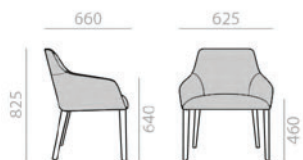

SO1534

Armchair with upholstered seat and backrest and 4 solid beech wood legs.

Armlehnstuhl mit gepolsterter Sitzfläche und Rückenlehne. Vierfüßgestell aus massivem Buchenholz.

	COM cm. per unit	COL m2
1 units	180	3,5
10 units or more	180	

0,35 m3
14,3 kg
x1

Matte lacquered and premium upcharge
Aufpreis für Matt- und Premiumlackierung

Bright lacquered upcharge
Aufpreis für Glanzlackierung