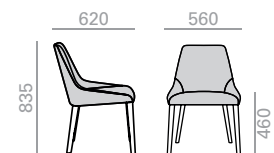

SI1552

Chair with upholstered seat and backrest and 4 solid beech wood legs.

Stuhl mit gepolsterter Sitzfläche und Rückenlehne. Vierfussgestell aus massivem Buchenholz.

	COM cm. per unit	COL m2
1 units	160	3,25
10 units or more	160	

0,33 m3
13,1 kg
x1

SERIE 600
Matte lacquered and premium upcharge
Aufpreis für Matt-und Premiumlackierung

SERIE 800
Bright lacquered upcharge
Aufpreis für Glanzlackierung