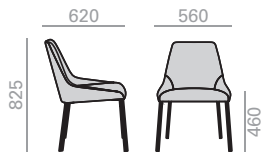

## SI1553

Chair with upholstered seat and backrest, steel sled base finished in polished chrome, white or black.

Stuhl mit gepolsterter Sitzfläche und Rückenlehne. Kufenfuss aus Stahl. Ausführung Glanzverchromt, weiss oder schwarz.

	COM cm. per unit	COL m2
1 units	160	3,25
10 units or more	160	

0,32 m3  
13,4 kg  
x1

SI1554

Chair with upholstered seat and backrest and 4 steel legs finished in polished chrome, white or black.

Stuhl mit gepolsterter Sitzfläche und Rückenlehne. Vierfussgestell aus Stahl. Ausführung Glanzverchromt, weiss oder schwarz.

	COM cm. per unit	COL m2
1 units	160	3,25
10 units or more	160	

0,33 m3  
 12,6 kg  
 x1

SI1555

Chair with upholstered seat and backrest and aluminum central base with 5 casters, swivel and pneumatic height adjustment. Available in polished aluminum, white or black. Optional tilting mechanism. Seat height range: 420-540 mm.