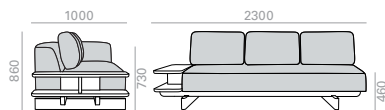

3-seater terminal module with upholstered seat and backrest. The sofa always has back cushions (x3 units). Base and left side table made of solid iroko wood, height to floor 430mm.

3-Sitzer-Terminalmodul, mit gepolsterter Sitzfläche und Rückenlehne. Das Sofa ist immer mit Rückenissen ausgestattet (3 Stück). Untergestell und linker Seitentisch aus massivem Iroko-Holz, Höhe bis Boden 430mm.

	COM cm. per unit
1 units	845
10 units or more	845

1'88 m3
75 kg
x1