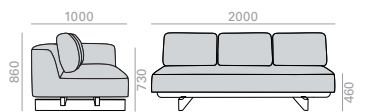

3-seater terminal module with upholstered seat and backrest. The sofa always has back cushions (x3 units). Base and right side table made of solid iroko wood, height to floor 430mm.

3-Sitzer-Terminalmodul, Sitzfläche und Rückenlehne gepolstert. Das Sofa ist immer mit Rückenissen ausgestattet (x3 Stück). Untergestell und rechter Seitentisch aus massivem Iroko-Holz, Höhe bis Boden 430mm.

	COM cm. per unit
1 units	845
10 units or more	845

1'64 m3
70 kg
x1