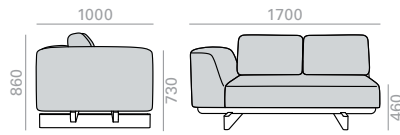

SF2465 **NEW**

2-seater terminal module with upholstered seat, backrest and right armrest. The sofa always has back cushions (x2 units). Solid iroko wood base, height to floor 430mm.

2-Sitzer-Terminalmodul mit gepolstertem Sitz, Rückenlehne und rechter Armlehne. Das Sofa ist immer mit Kissen für die Rückenlehne ausgestattet (2 Stück). Gestell aus massivem Iroko-Holz, Höhe bis Boden 430mm.