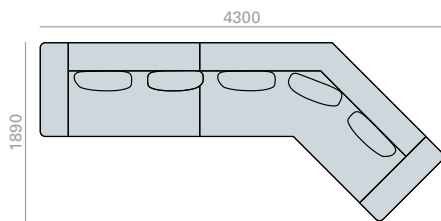

Set 18 / Satz 18

2 Modules 2 Module
SF2465 + SF2483

	COM cm. per unit
1 units	1975
10 units or more	1975