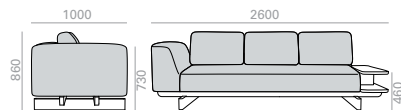

	COM cm. per unit
1 units	1055
10 units or more	1055

2'12 m3  
85 kg  
x1

Solid iroko wood table upcharge. Height 600 mm.  
Aufpreis für tisch aus massivem Iroko-Holz. Höhe 600 mm.

SF2471 **NEW**

3-seater sofa with upholstered seat, backrest and right arm. The sofa always has back cushions (x3 units). Base and left side table made of solid iroko wood, height to floor 430mm.

	COM cm. per unit
1 units	1055
10 units or more	1055

2'12 m3  
85 kg  
x1

Solid iroko wood table upcharge. Height 600 mm.  
Aufpreis für tisch aus massivem Iroko-Holz. Höhe 600 mm.

SF2472 **NEW**

3-seater terminal module with upholstered seat, backrest and left armrest. The sofa always has back cushions (x3 units). Solid iroko wood base, height to floor 430mm.