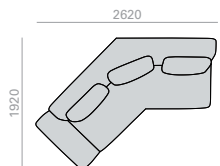

SF2484 **NEW**

3-seater 45° angular terminal module with upholstered seat, backrest and right arm. The sofa always has back cushions (x3 units). Solid iroko wood base, height to floor 430mm.

Terminalmodul 3-sitzig, 45°, mit gepolsterter Sitz, Rückenlehne und Armlehne rechter. Das Sofa ist immer mit Rückenkissen ausgestattet (3 Stück). Gestell aus massivem Iroko-Holz, Höhe bis Boden 430mm.

	COM cm. per unit
1 units	1145
10 units or more	1145

4 m3
97 kg
x1