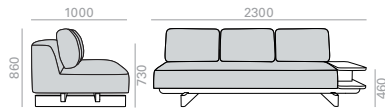

SF2474 **NEW**

3-seater terminal module with upholstered seat, backrest and right armrest. The sofa always has back cushions (x3 units). Solid iroko wood base, height to floor 430mm.

3-Sitzer Terminalmodul mit gepolstertem Sitz, Rückenlehne und rechter Armlehne. Das Sofa ist immer mit Rückenissen ausgestattet (3 Stück). Gestell aus massivem Iroko-Holz, Höhe bis Boden 430mm.

	COM cm. per unit
1 units	845
10 units or more	845

1'88 m3
75 kg
x1