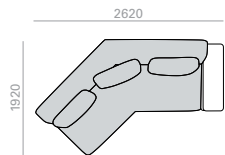

SF2485 **NEW**

3-seater 45° angular terminal module with upholstered seat and backrest. The sofa always has back cushions (x3 units). Base and left side table made of solid iroko wood, height to floor 430mm.

Terminalmodul 3-sitzig, 45°, mit gepolstertem Sitz und Rückenlehne. Das Sofa ist immer mit Rückenkissen ausgestattet (3 Stück). Untergestell und linker Seitentisch aus massivem Iroko-Holz, Höhe bis Boden 430mm.

	COM cm. per unit
1 units	935
10 units or more	935

4 m³
97 kg
x1

Solid iroko wood table upcharge. Height 600 mm. Aufpreis für tisch aus massivem Iroko-Holz. Höhe 600 mm.