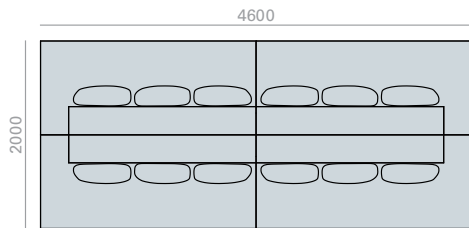

Set 14 / Satz 14

4 Modules 4 Module
SF2482 + SF2479 + SF2479 + SF2482

	COM cm. per unit
1 units	1520
10 units or more	1520