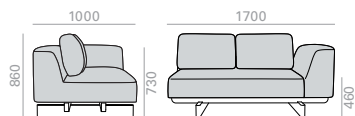

SF2464 **NEW**

2-seater terminal module with upholstered seat, backrest and left armrest. The sofa always has back cushions (x2 units). Solid iroko wood base, height to floor 430mm.

2-Sitzer-Terminalmodul mit gepolstertem Sitz, Rückenlehne und Armlehne links. Das Sofa ist immer mit Rückenkissen ausgestattet (2 Stück). Gestell aus massivem Iroko-Holz, Höhe bis Boden 430mm.