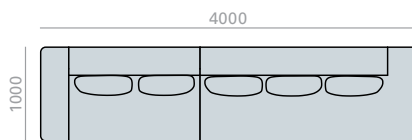

Set 12 / Satz 12

2 Modules 2 Module
SF2465 + SF2482

	COM cm. per unit
1 units	1210
10 units or more	1210