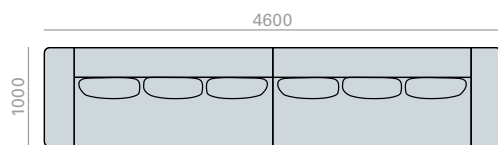

Set 2 / Satz 2

2 Modules 2 Module
SF2473 + SF2472

	COM cm. per unit
1 units	2110
10 units or more	2110