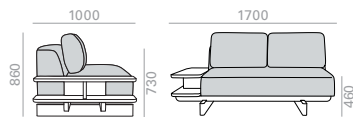

	COM cm. per unit
1 units	830
10 units or more	830

1'4 m3  
60 kg  
x1

SF2466 **NEW**

2-seater terminal module with upholstered seat and backrest. The sofa always has back cushions (x2 units). Base and left side table made of solid iroko wood, height to floor 430mm.

2-Sitzer-Terminalmodul, Sitz und Rückenlehne gepolstert. Das Sofa ist immer mit Rückenkissen ausgestattet (x2 Stück). Gestell und linker Seitentisch aus massivem Iroko-Holz, Höhe bis Boden 430mm.

	COM cm. per unit
1 units	400
10 units or more	400

1'4 m3  
60 kg  
x1

Solid iroko wood table upcharge. Height 600 mm.  
Aufpreis für tisch aus massivem Iroko-Holz. Höhe 600 mm.

SF2467 **NEW**

2-seater terminal module with upholstered seat and backrest. The sofa always has back cushions (x2 units). Base and right side table made of solid iroko wood, height to floor 430mm.

	COM cm. per unit
1 units	400
10 units or more	400

1'4 m3  
60 kg  
x1

Solid iroko wood table upcharge. Height 600 mm.  
Aufpreis für tisch aus massivem Iroko-Holz. Höhe 600 mm.

SF2468 **NEW**

2-seater terminal module with upholstered seat and backrest. The sofa always has back cushions (x2 units). Solid iroko wood base, height to floor 430mm.