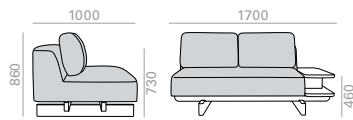

SF2466 **NEW**

2-seater terminal module with upholstered seat and backrest. The sofa always has back cushions (x2 units). Base and left side table made of solid iroko wood, height to floor 430mm.

2-Sitzer-Terminalmodul, Sitz und Rückenlehne gepolstert. Das Sofa ist immer mit Rückenkissen ausgestattet (x2 Stück). Gestell und linker Seitentisch aus massivem Iroko-Holz, Höhe bis Boden 430mm.

	COM cm. per unit
1 units	400
10 units or more	400

1'4 m3
60 kg
x1