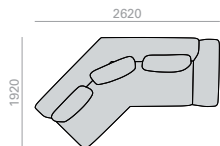

SF2483 **NEW**

3-seater 45° angular terminal module with upholstered seat, backrest and left arm. The sofa always has back cushions (x3 units). Solid iroko wood base, height to floor 430mm.

Terminalmodul 3-sitzig, 45°, mit gepolsterter Sitz, Rückenlehne und Armlehne links. Das Sofa ist immer mit Rückenkissen ausgestattet (3 Stück). Gestell aus massivem Iroko-Holz, Höhe bis Boden 430mm.

	COM cm. per unit
1 units	1145
10 units or more	1145

4 m3
97 kg
x1