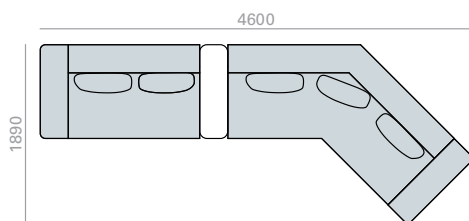

Set 20 / Satz 20

2 Modules 2 Module
SF2463 + SF2483

	COM cm. per unit
1 units	1975
10 units or more	1975