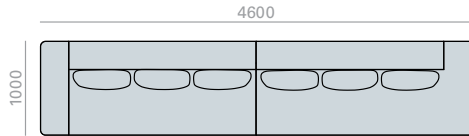

Examples of modular configurations
Beispiele modularer Kombinationen

Set 13 / Satz 13

2 Modules 2 Module
SF2473 + SF2482

	COM cm. per unit
1 units	1435
10 units or more	1435