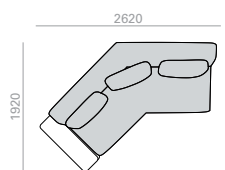

	COM cm. per unit
1 units	935
10 units or more	935

4 m<sup>3</sup>  
97 kg  
x1

Solid iroko wood table upcharge. Height 600 mm. Aufpreis für tisch aus massivem Iroko-Holz. Höhe 600 mm.

SF2486 **NEW**

3-seater 45° angular terminal module with upholstered seat and backrest. The sofa always has back cushions (x3 units). Base and right side table made of solid iroko wood, height to floor 430mm.