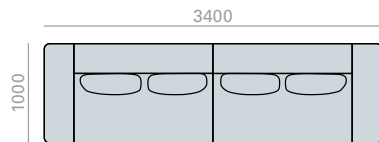

Examples of modular configurations
Beispiele modularer Kombinationen

Set 1 / Satz 1

2 Modules 2 Module
SF2465 + SF2464

	COM cm. per unit
1 units	1660
10 units or more	1660