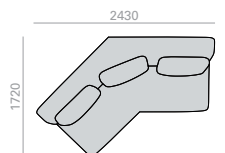

	COM cm. per unit
1 units	935
10 units or more	935

4 m<sup>3</sup>  
97 kg  
x1

Solid iroko wood table upcharge. Height 600 mm. Aufpreis für tisch aus massivem Iroko-Holz. Höhe 600 mm.

SF2486 **NEW**

3-seater 45° angular terminal module with upholstered seat and backrest. The sofa always has back cushions (x3 units). Base and right side table made of solid iroko wood, height to floor 430mm.

	COM cm. per unit
1 units	935
10 units or more	935

4 m<sup>3</sup>  
97 kg  
x1

Solid iroko wood table upcharge. Height 600 mm. Aufpreis für tisch aus massivem Iroko-Holz. Höhe 600 mm.

SF2487 **NEW**

3-seater 45° angular terminal module with upholstered seat and backrest. The sofa always has back cushions (x3 units). Base and right side table made of solid iroko wood, height to floor 430mm.