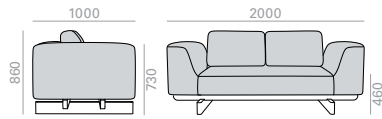

**Description**  
**Beschreibung**

Modular upholstered 2 and 3-seater sofa with solid iroko wood base and different module options: linear or angular, seat and backrest, open seat and backrest, with upholstered arm or solid iroko wood table available in 2 heights, 430mm y 460mm.. Valid for outdoor use.

SF2461 **NEW**

2-seater sofa with upholstered seat, back and arms. The sofa always has back cushions (x2 units). Solid iroko wood base, height to floor 430mm.

2-Sitzer-Sofa mit gepolstertem Sitz, Rücken und Armlehnen. Das Sofa ist immer mit Rückenkissen (2 Stück) ausgestattet. Gestell aus massivem Iroko-Holz, Höhe bis Boden 430mm.

	COM cm. per unit
1 units	1040
10 units or more	1040

1'64 m3  
70 kg  
x1

SF2462 **NEW**

2-seater sofa with upholstered seat, backrest and left arm. The sofa always has back cushions (x2 units). Base and right side table made of solid iroko wood, height to floor 430mm.

	COM cm. per unit
1 units	830
10 units or more	830

1'64 m3  
70 kg  
x1

 Solid iroko wood table upcharge. Height 600 mm. Aufpreis für tisch aus massivem Iroko-Holz. Höhe 600 mm.

SF2463 **NEW**

2-seater sofa with upholstered seat, backrest and right arm. The sofa always has back cushions (x2 units). Base and left side table made of solid iroko wood, height to floor 430mm.