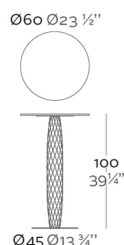

Weight

20.91 Kg

VASES Round High Table
VASES Mesa Alta Redonda

Finishes

BASIC

Ref. 47072

Matt Polyethylene

LACQUERED